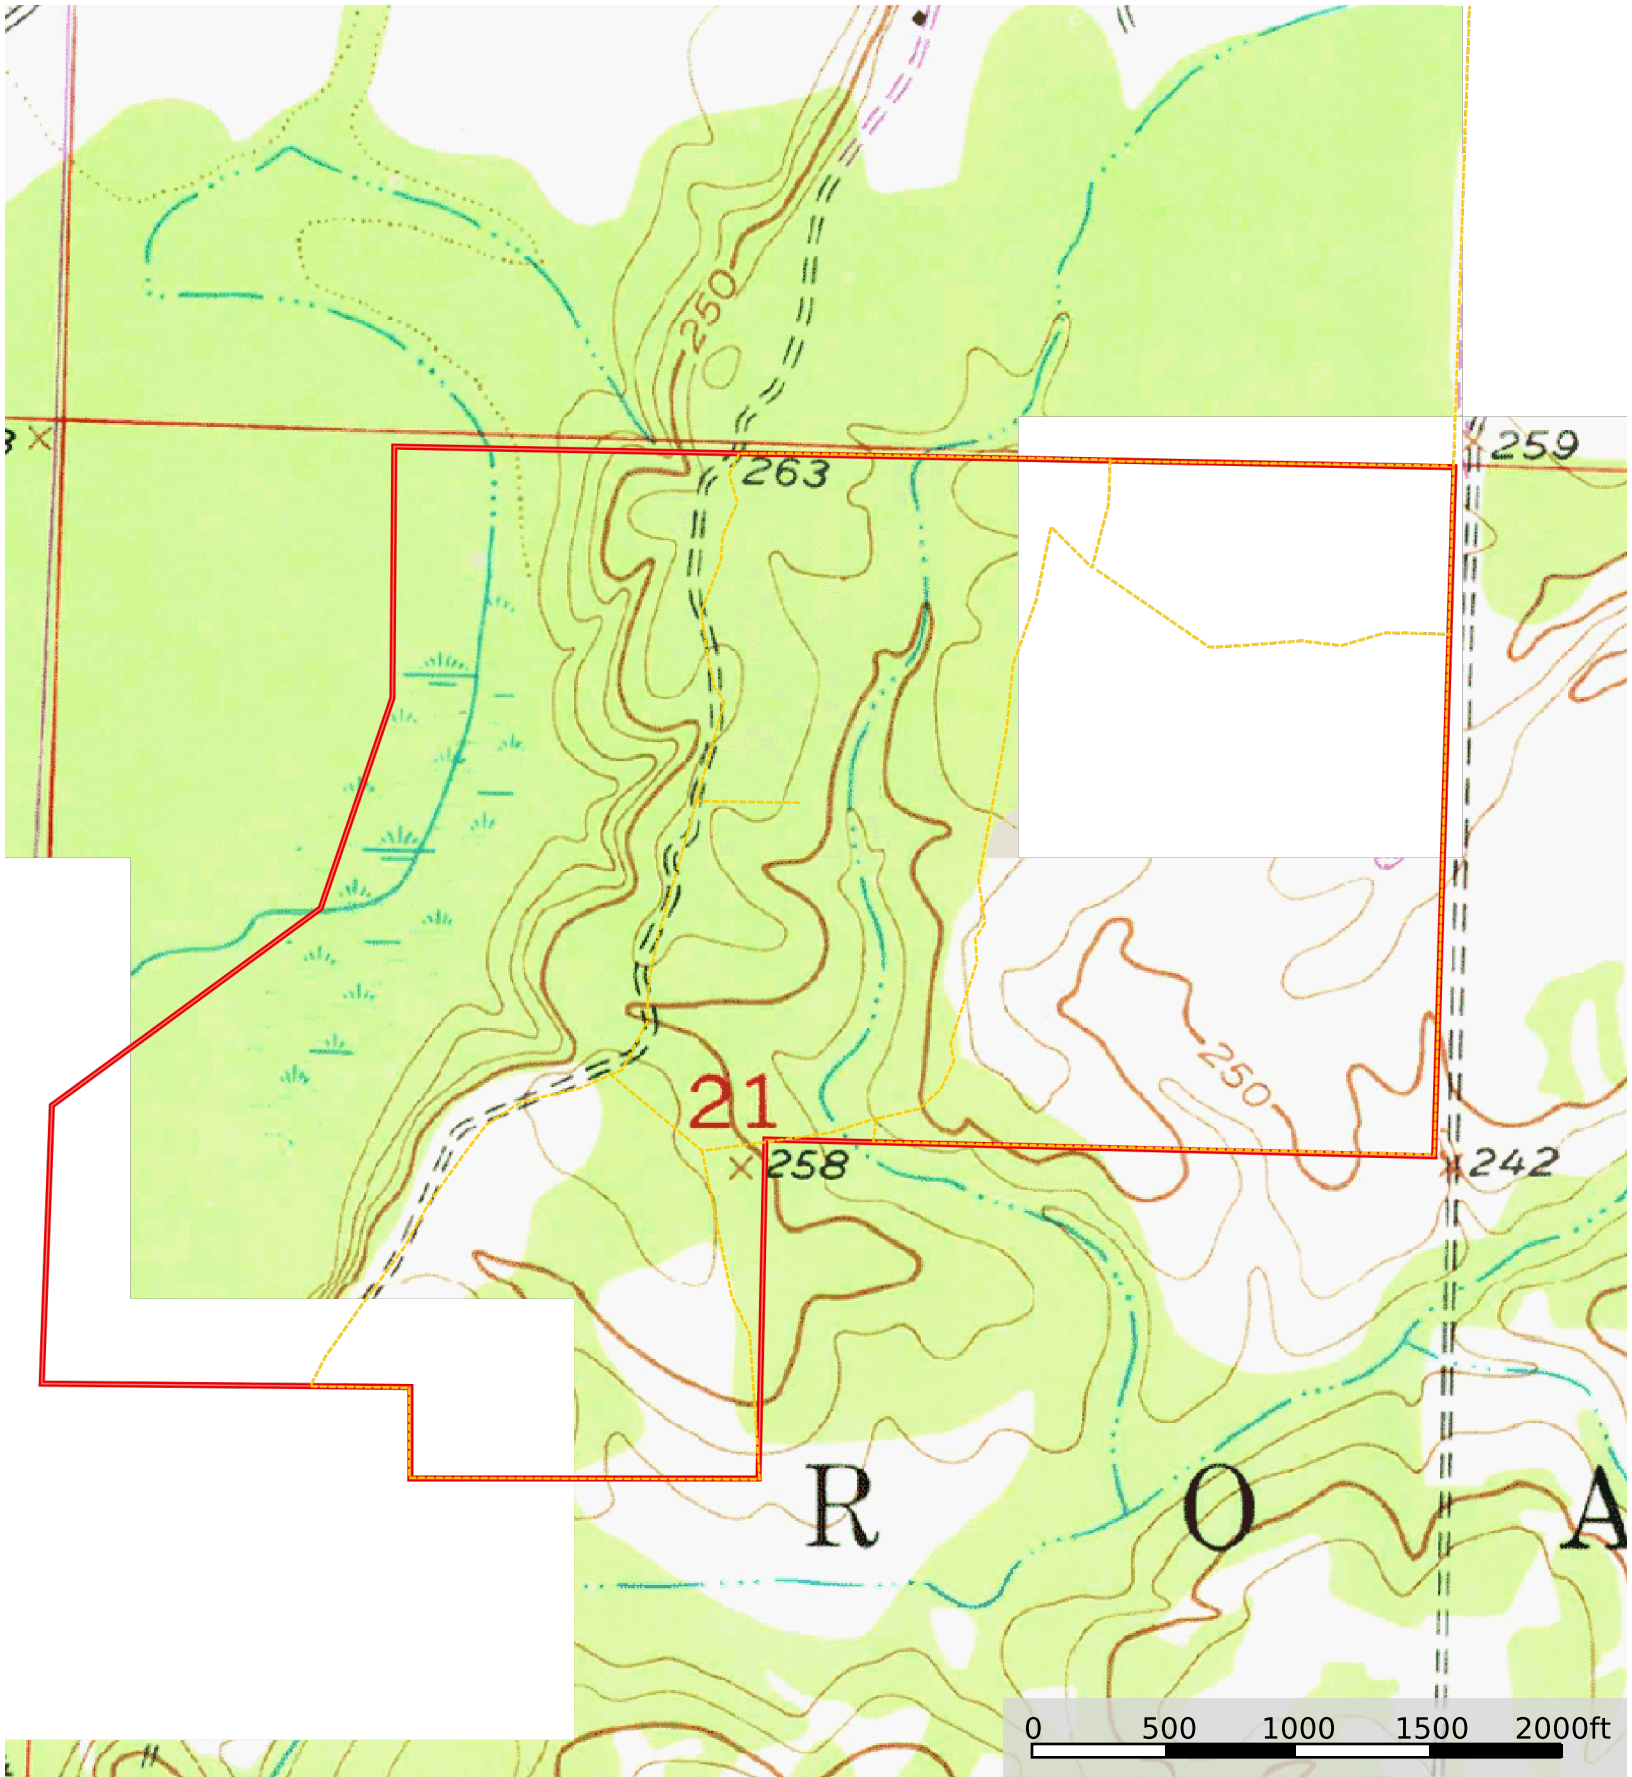

# Prehistoric Paradise

Arkansas, 330 AC +/-

--- Road / Trail    □ Boundary