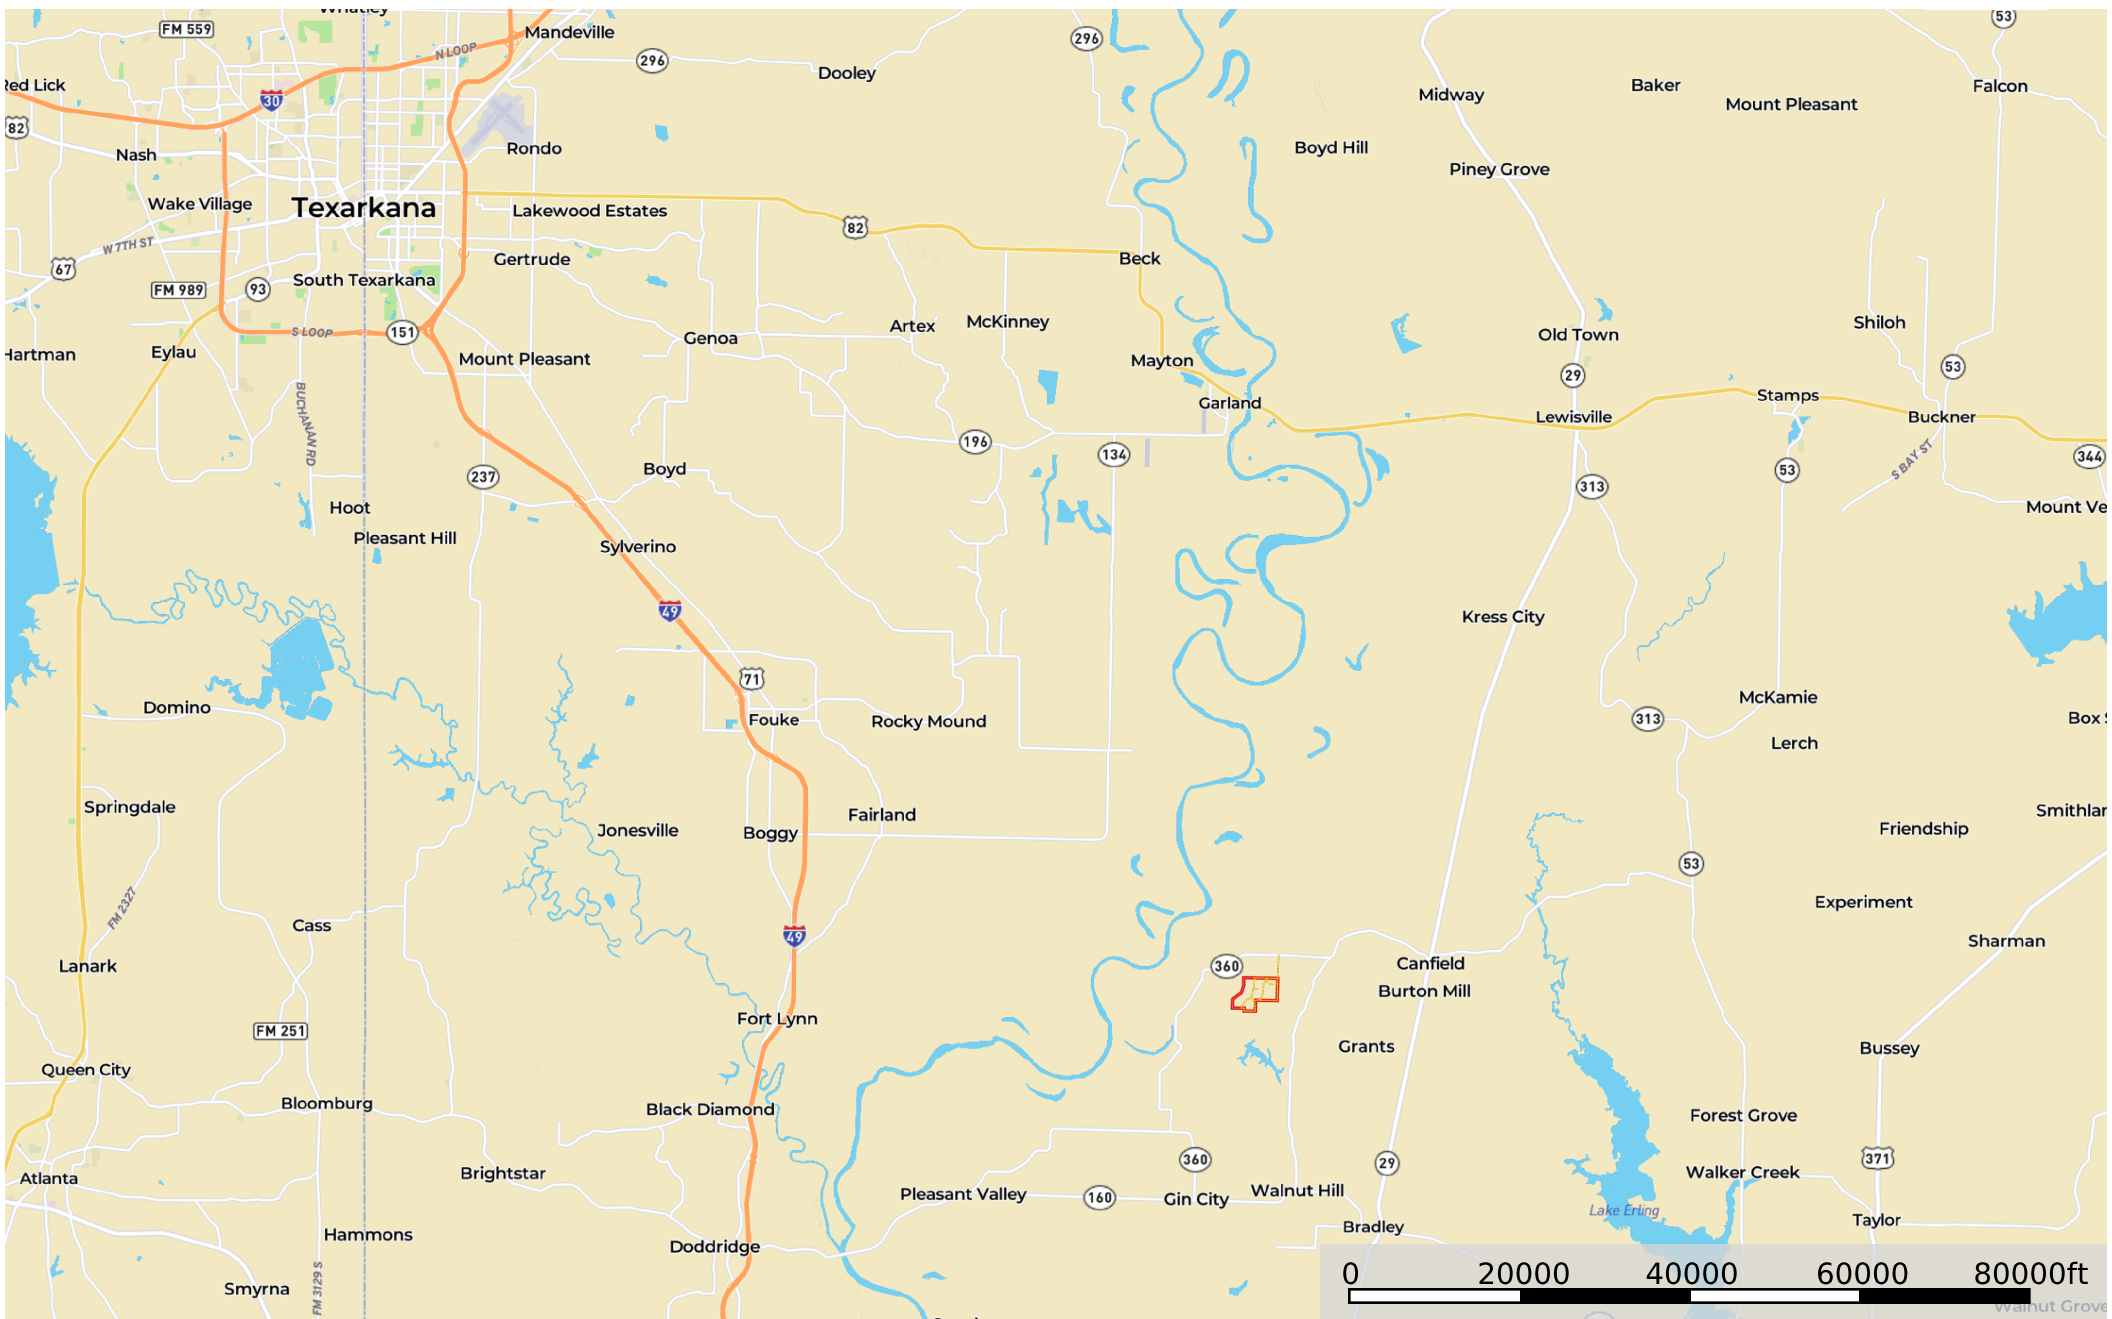

Prehistoric Paradise

Arkansas, 330 AC +/-

--- Road / Trail □ Boundary