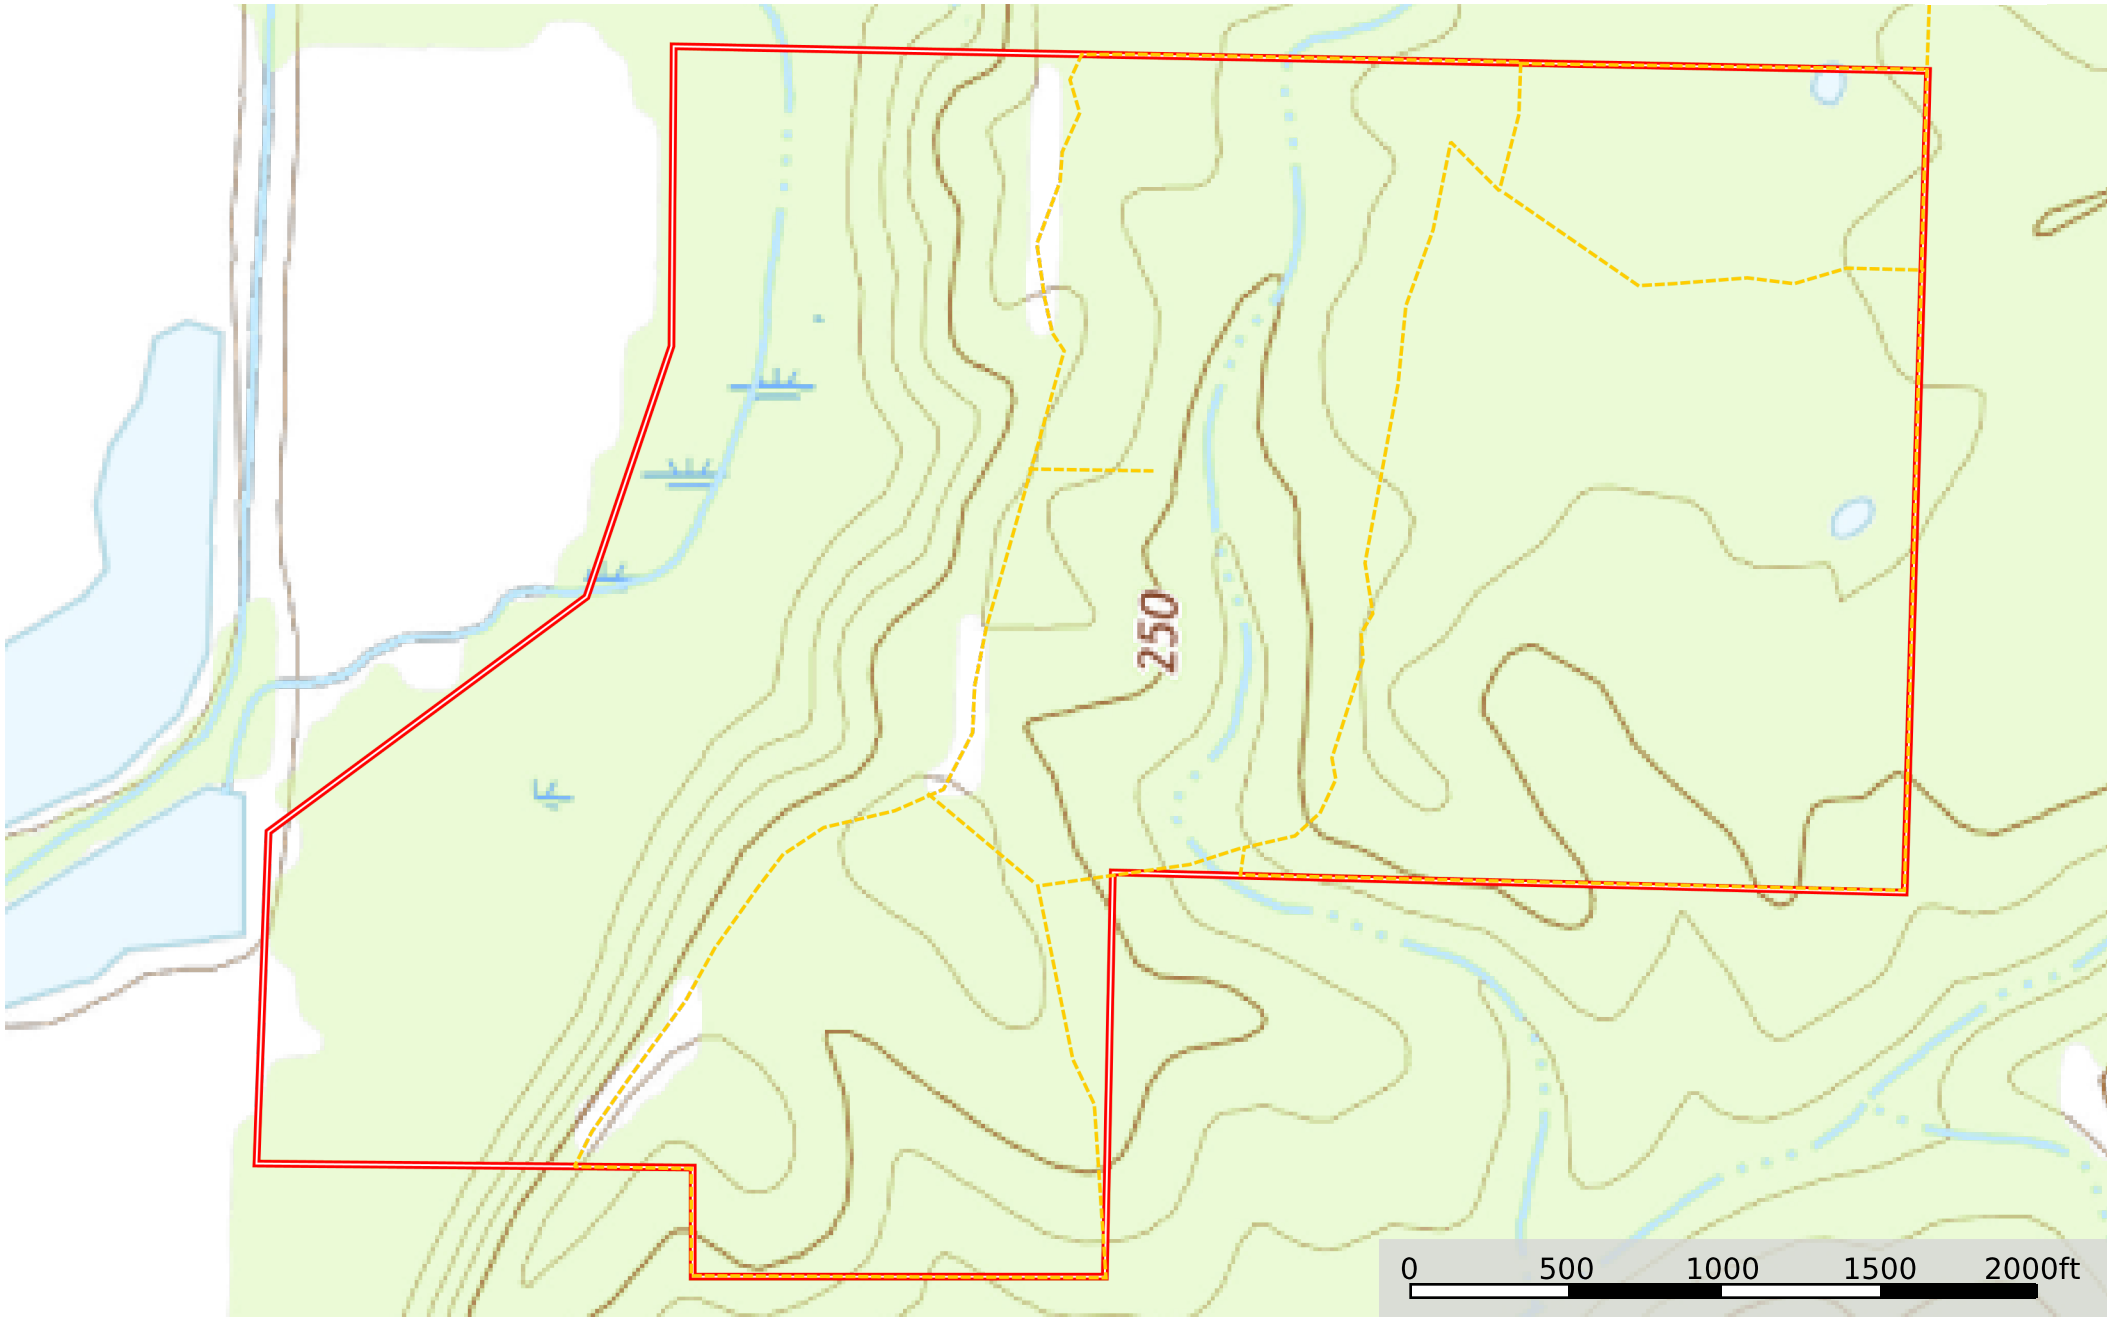

# Prehistoric Paradise

Arkansas, 330 AC +/-

--- Road / Trail    □ Boundary