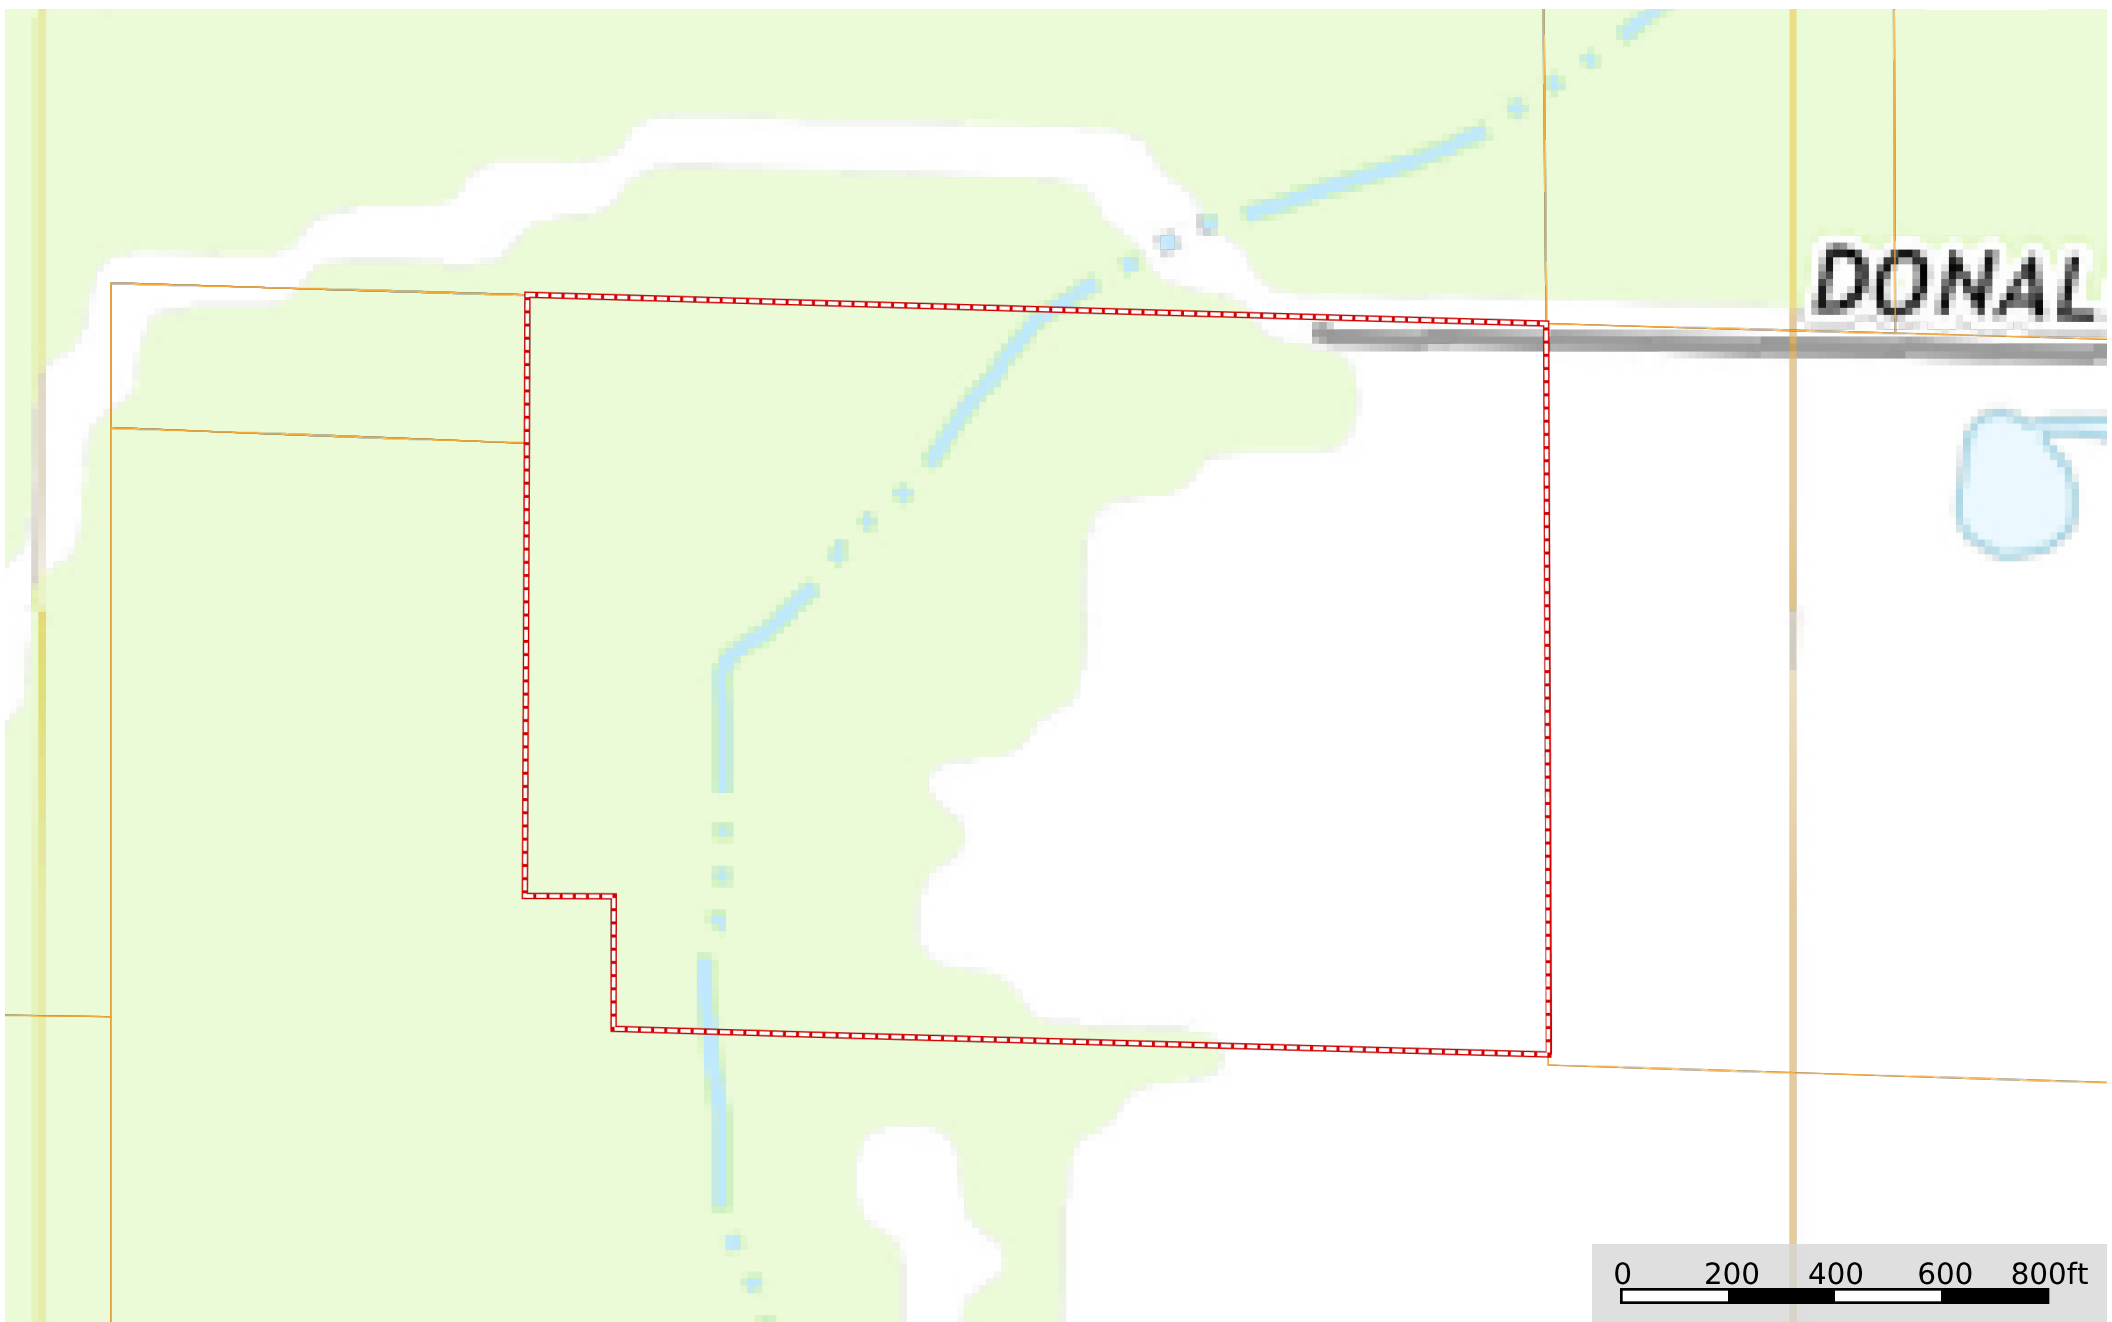

Donald Rd Tract 61.1 AC
Louisiana, AC +/-

 Boundary

Mario Vice

 The information contained herein was obtained from sources deemed to be reliable. Land id™ Services makes no warranties or guarantees as to the completeness or accuracy thereof.