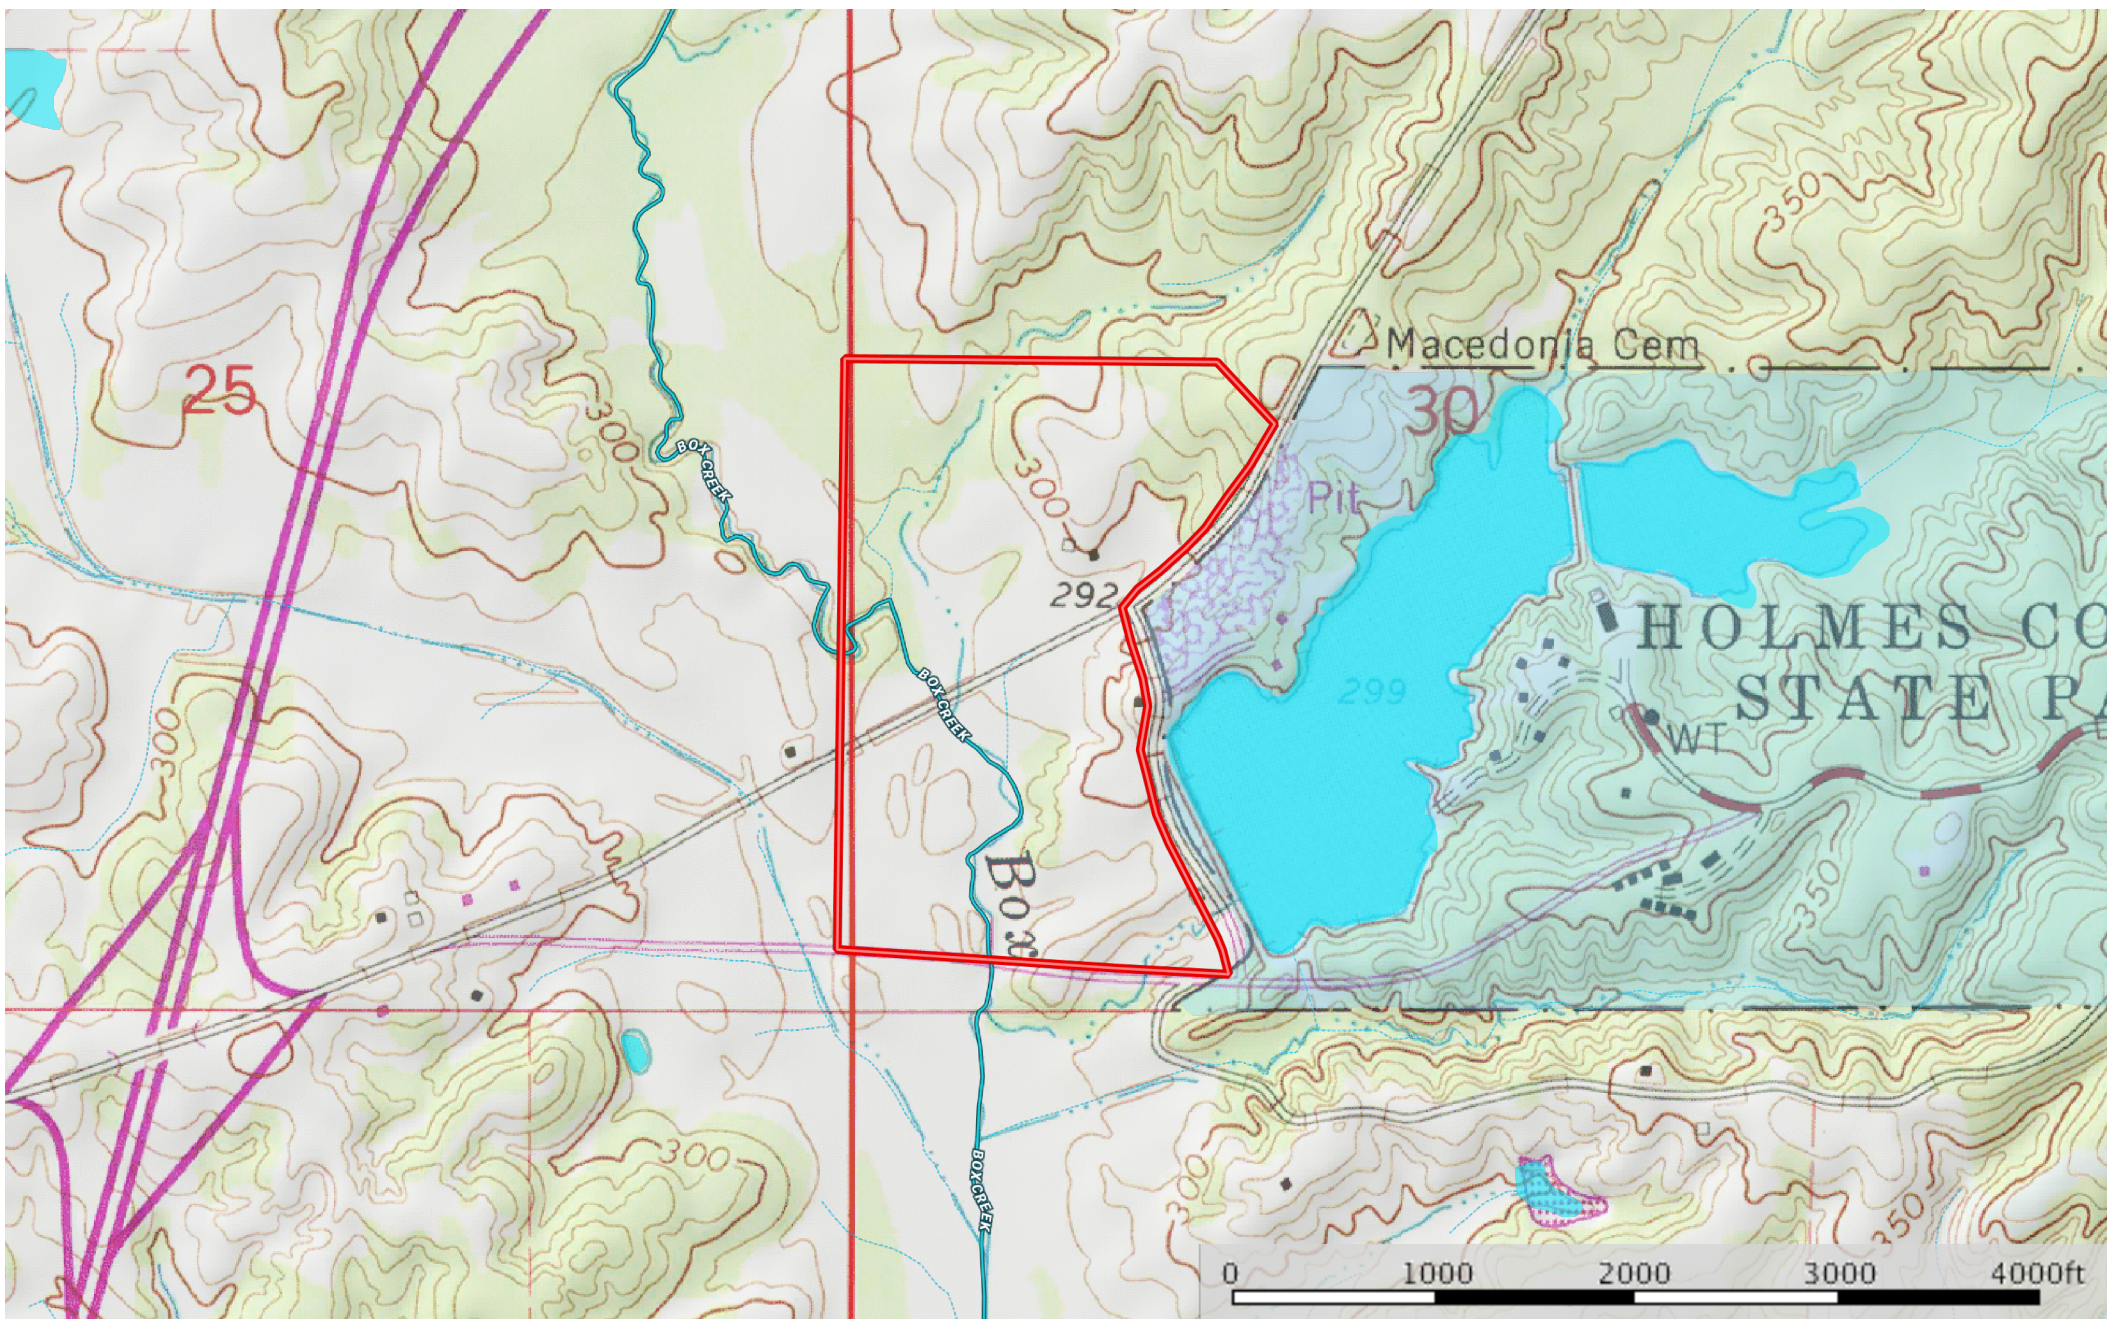

Damascus Ridge of Holmes County

Mississippi, 82.3 AC +/-

- Damascus Ridge Tract
- Forest Service
- State Land
- Fish and Wildlife
- National Park
- Other
- BLM
- Stream, Intermittent
- River/Creek
- Water Body