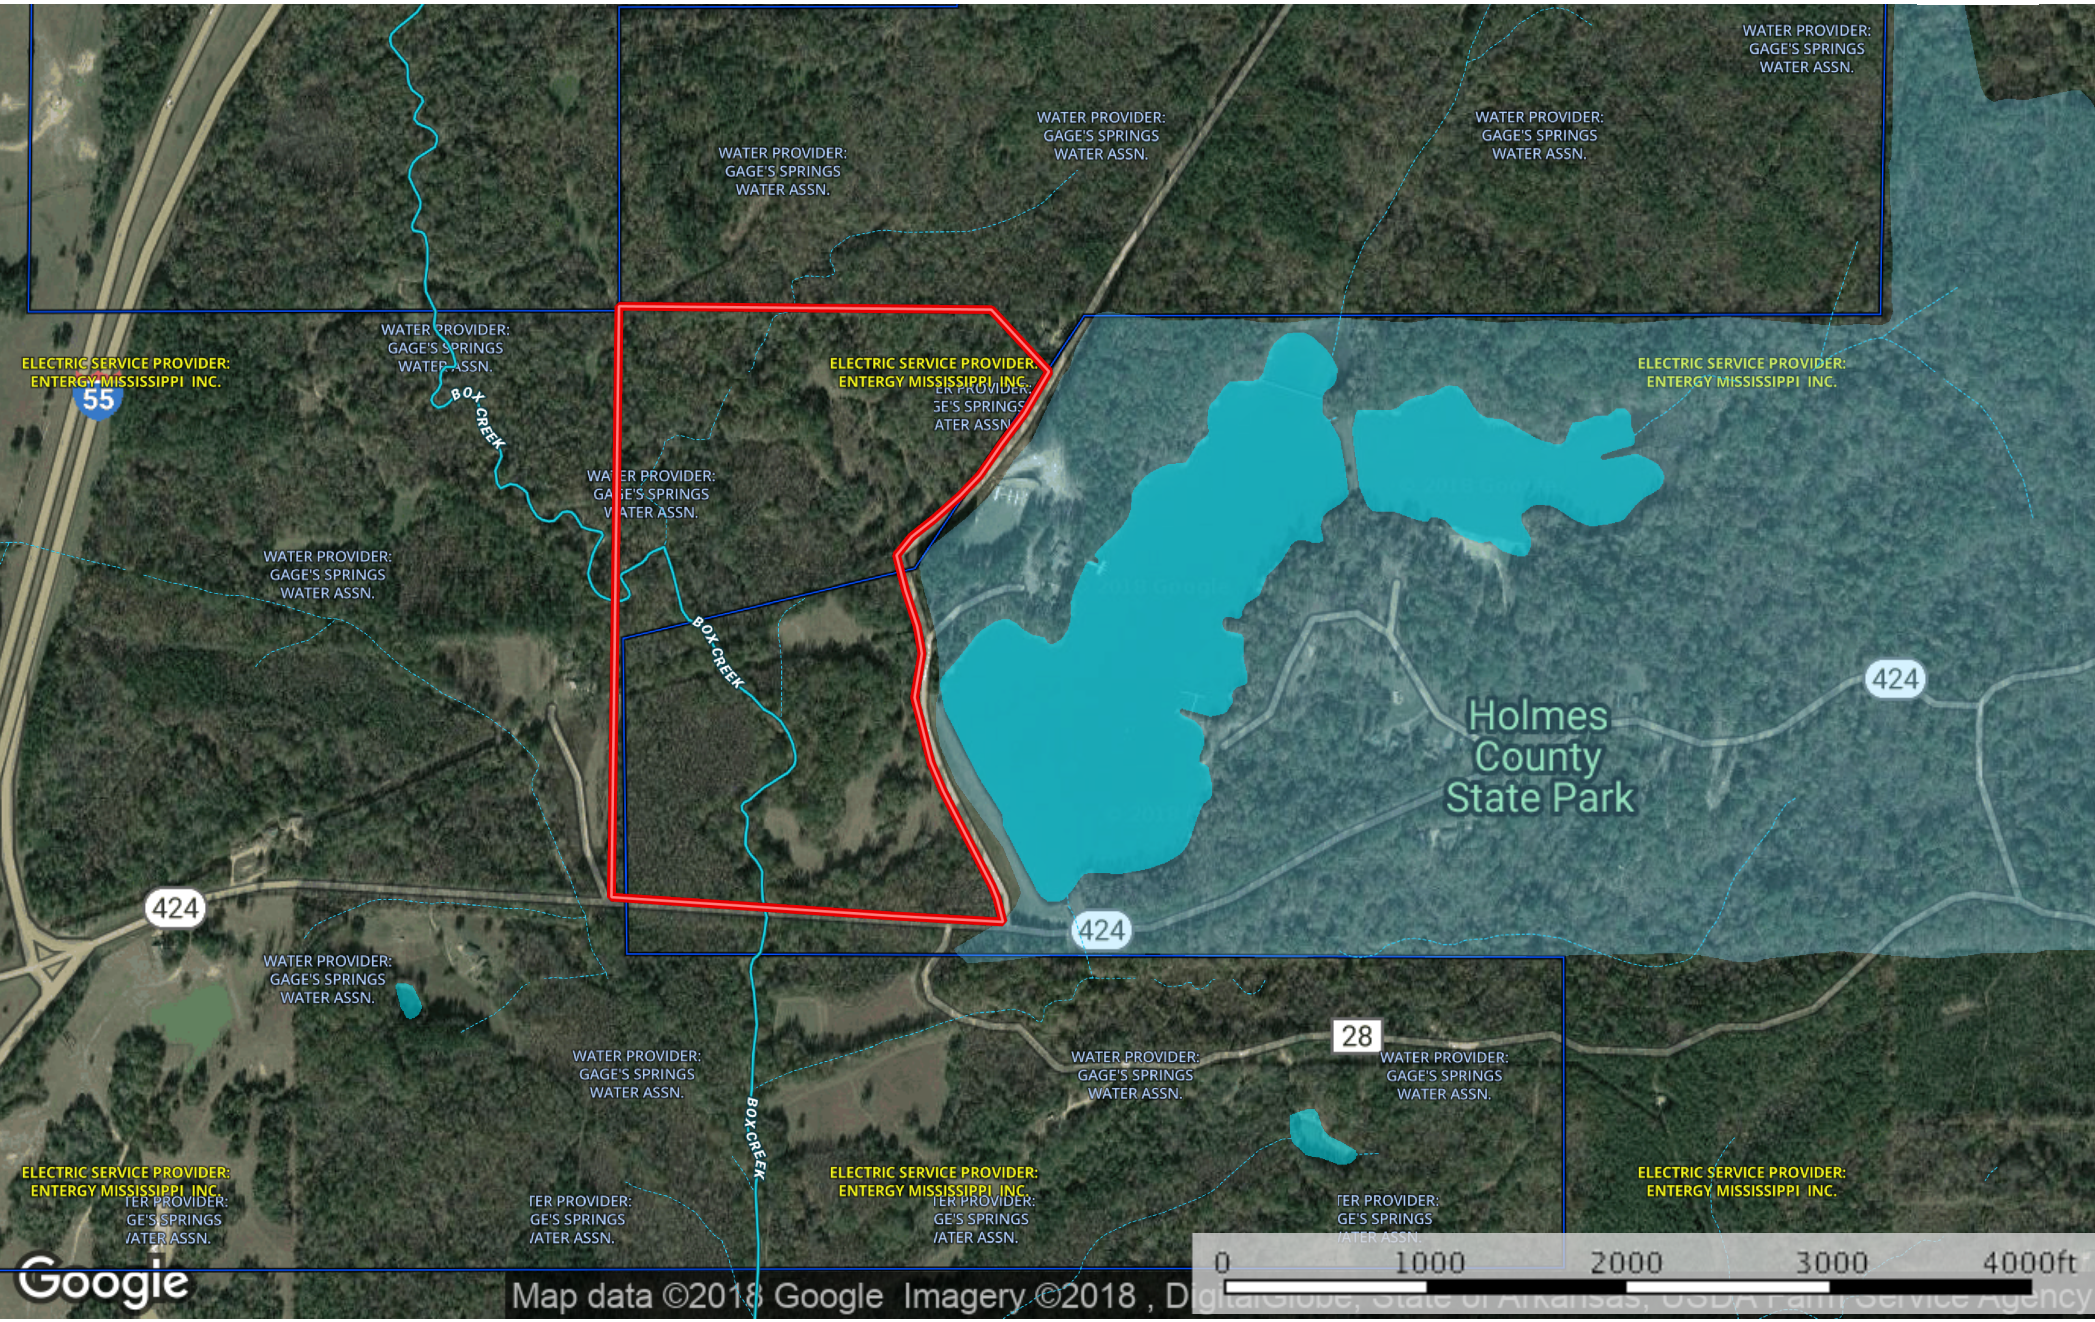

# Damascus Ridge of Holmes County

Mississippi, 82.3 AC +/-

- Damascus Ridge Tract
- Water Service Areas
- Electric Service Areas
- Forest Service
- State Land
- Fish and Wildlife
- National Park
- Other
- BLM
- Stream, Intermittent
- River/Creek
- Water Body