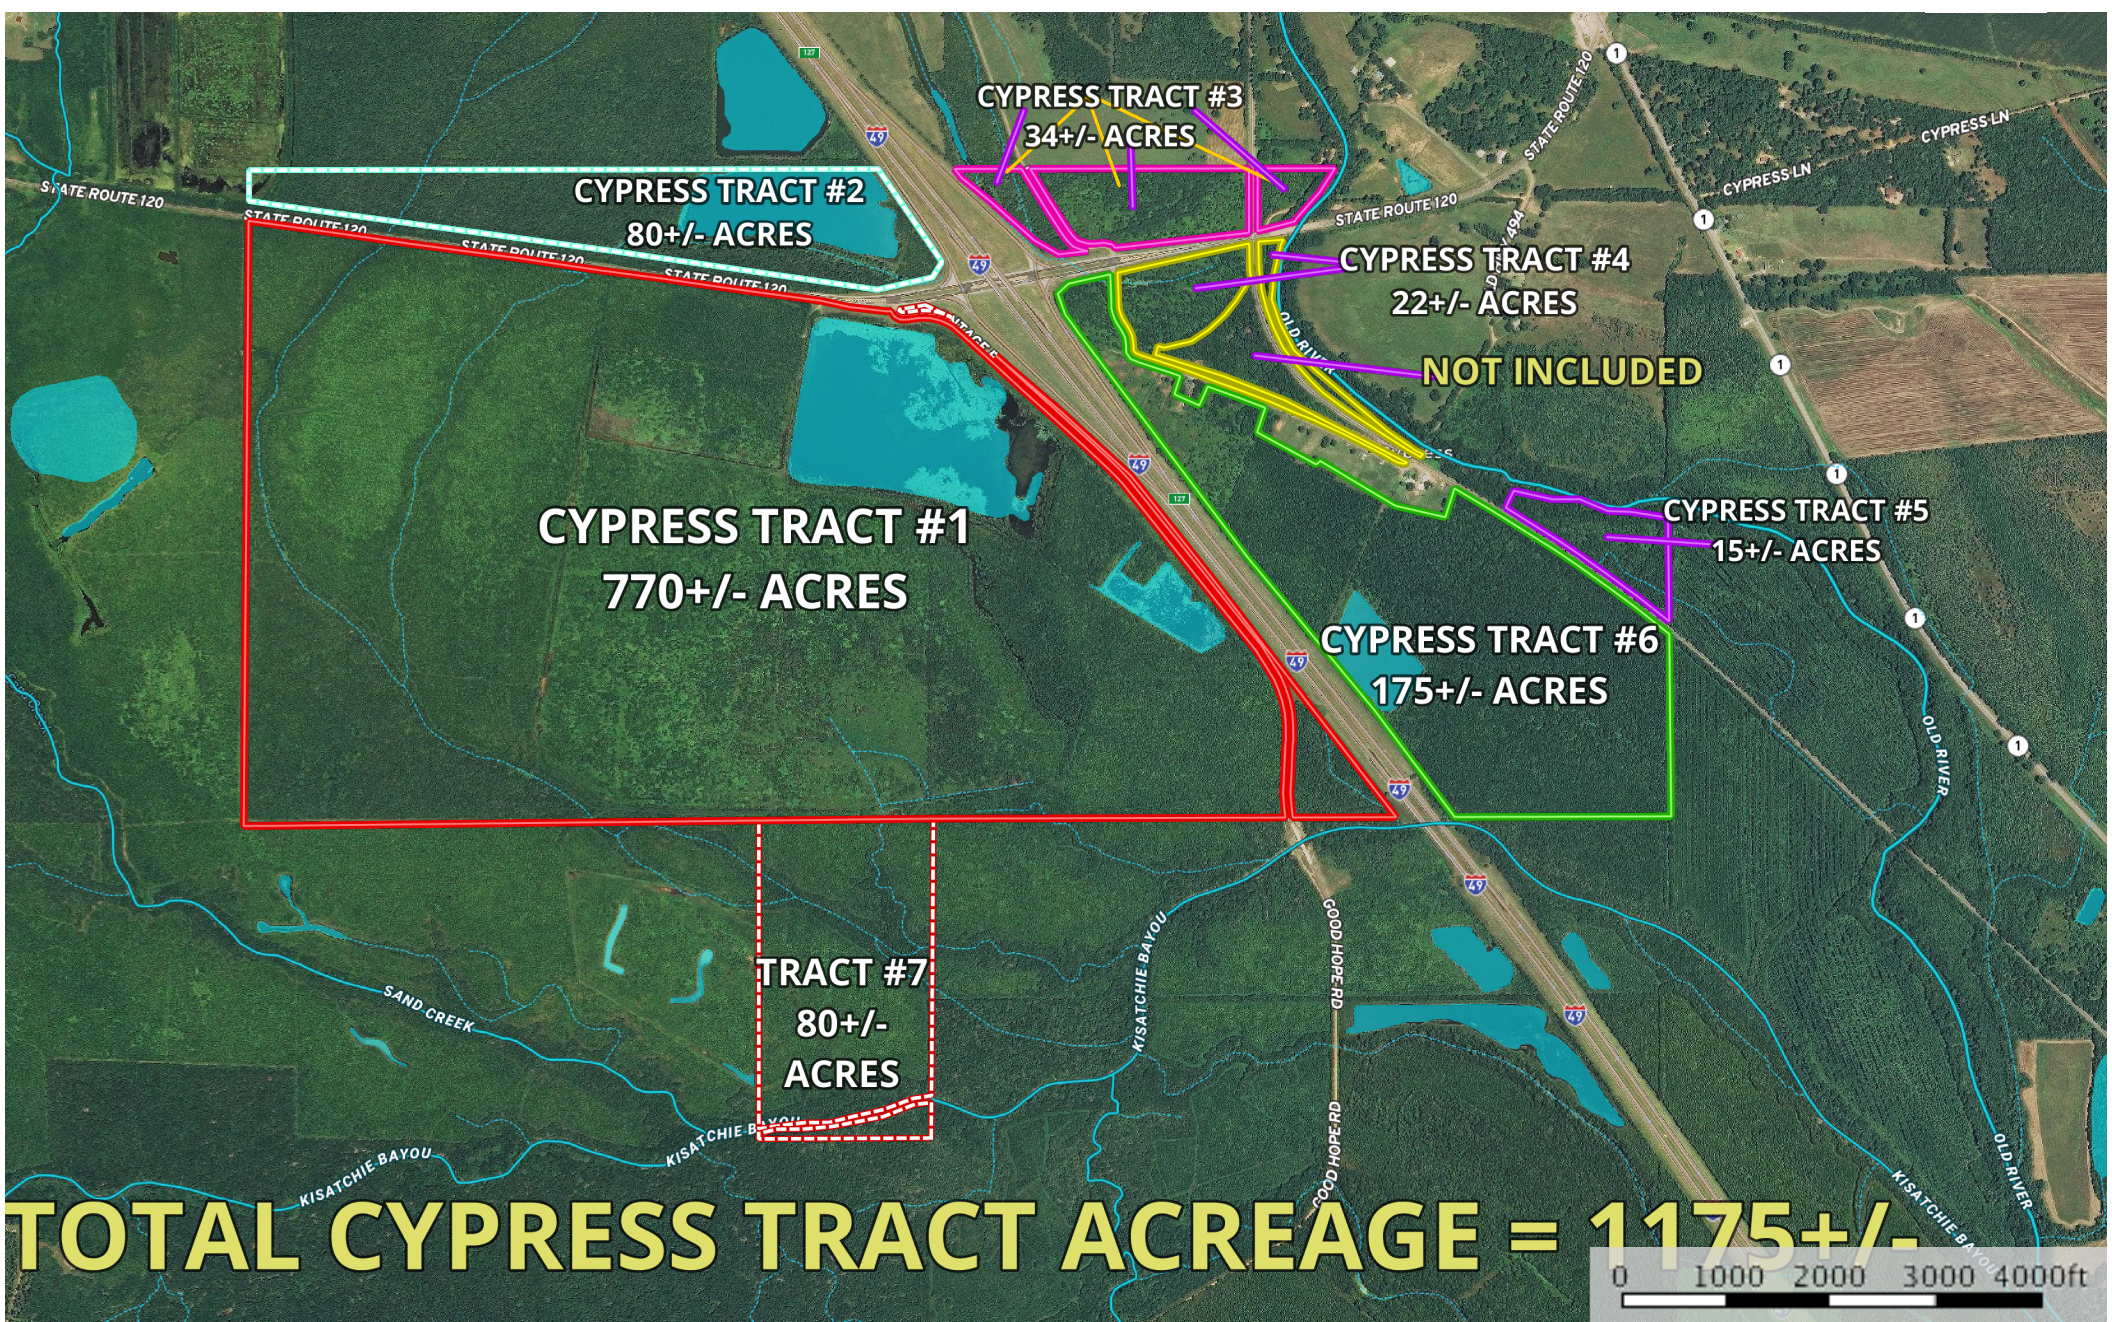

Cypress Tract of Natchitoches Parish - Tracts #1 - #7
 Natchitoches Parish, Louisiana, 1175 AC +/-

TOTAL CYPRESS TRACT ACREAGE = 1175+/-

- Pipeline
- Primary Road
- Boundary
- Boundary
- Boundary
- Boundary
- Boundary
- Boundary
- Boundary
- Boundary
- River/Creek
- Water Body
- Boundary
- Boundary
- Forest Service
- State Land
- Fish and Wildlife
- National Park
- Other
- BLM
- Stream, Intermittent