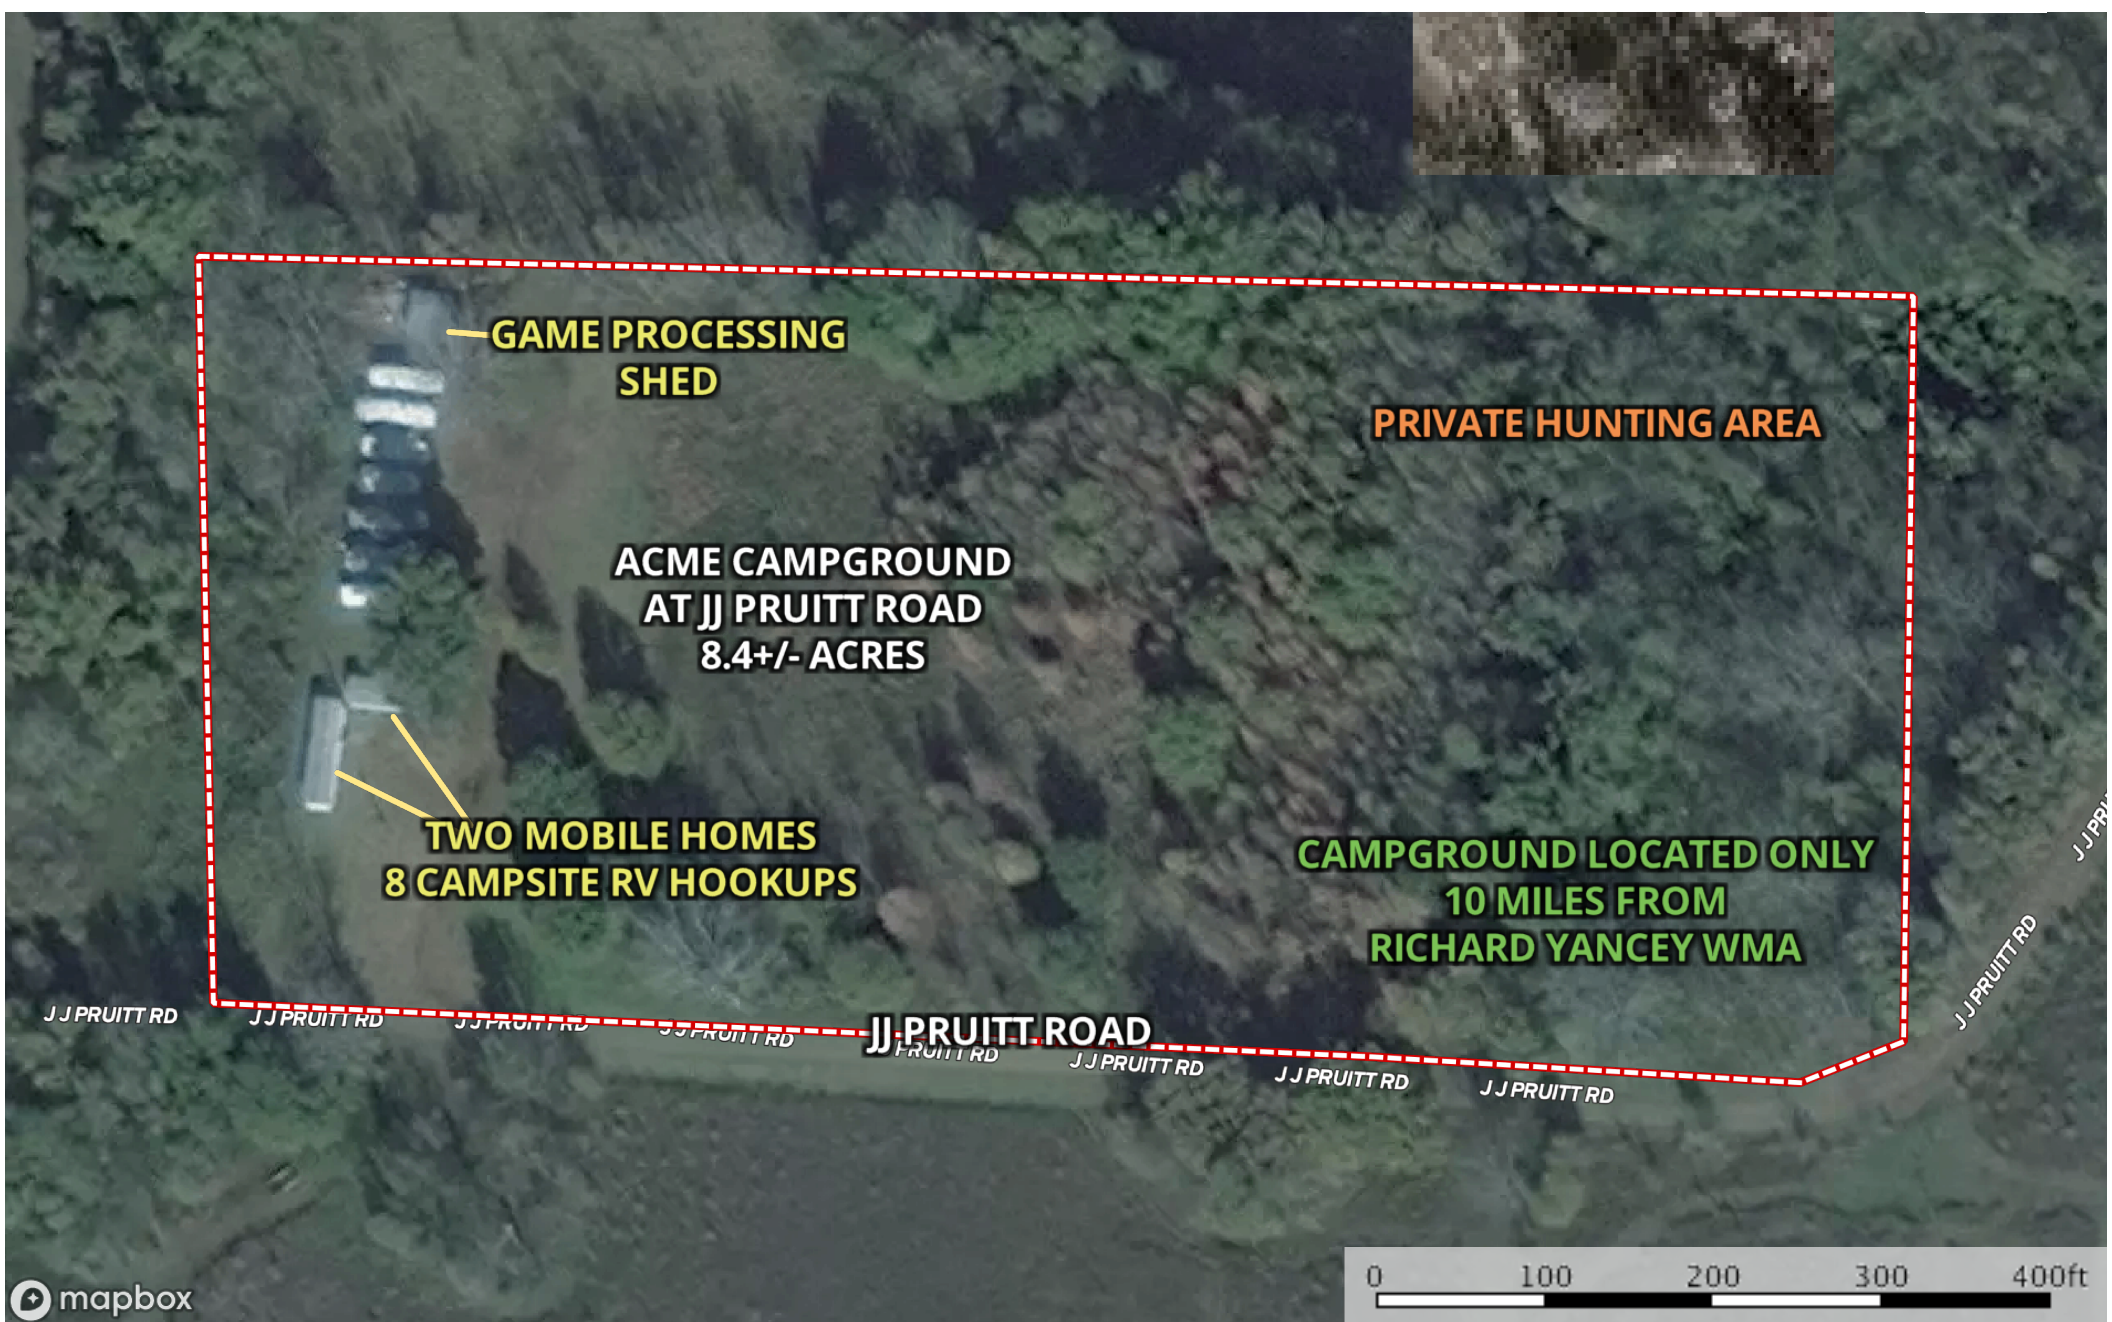

Acme Campground at JJ Pruitt Road

Concordia Parish, Louisiana, 8.316 AC +/-

- River / Creek
- Boundary
- Stream, Intermittent
- River/Creek
- Water Body