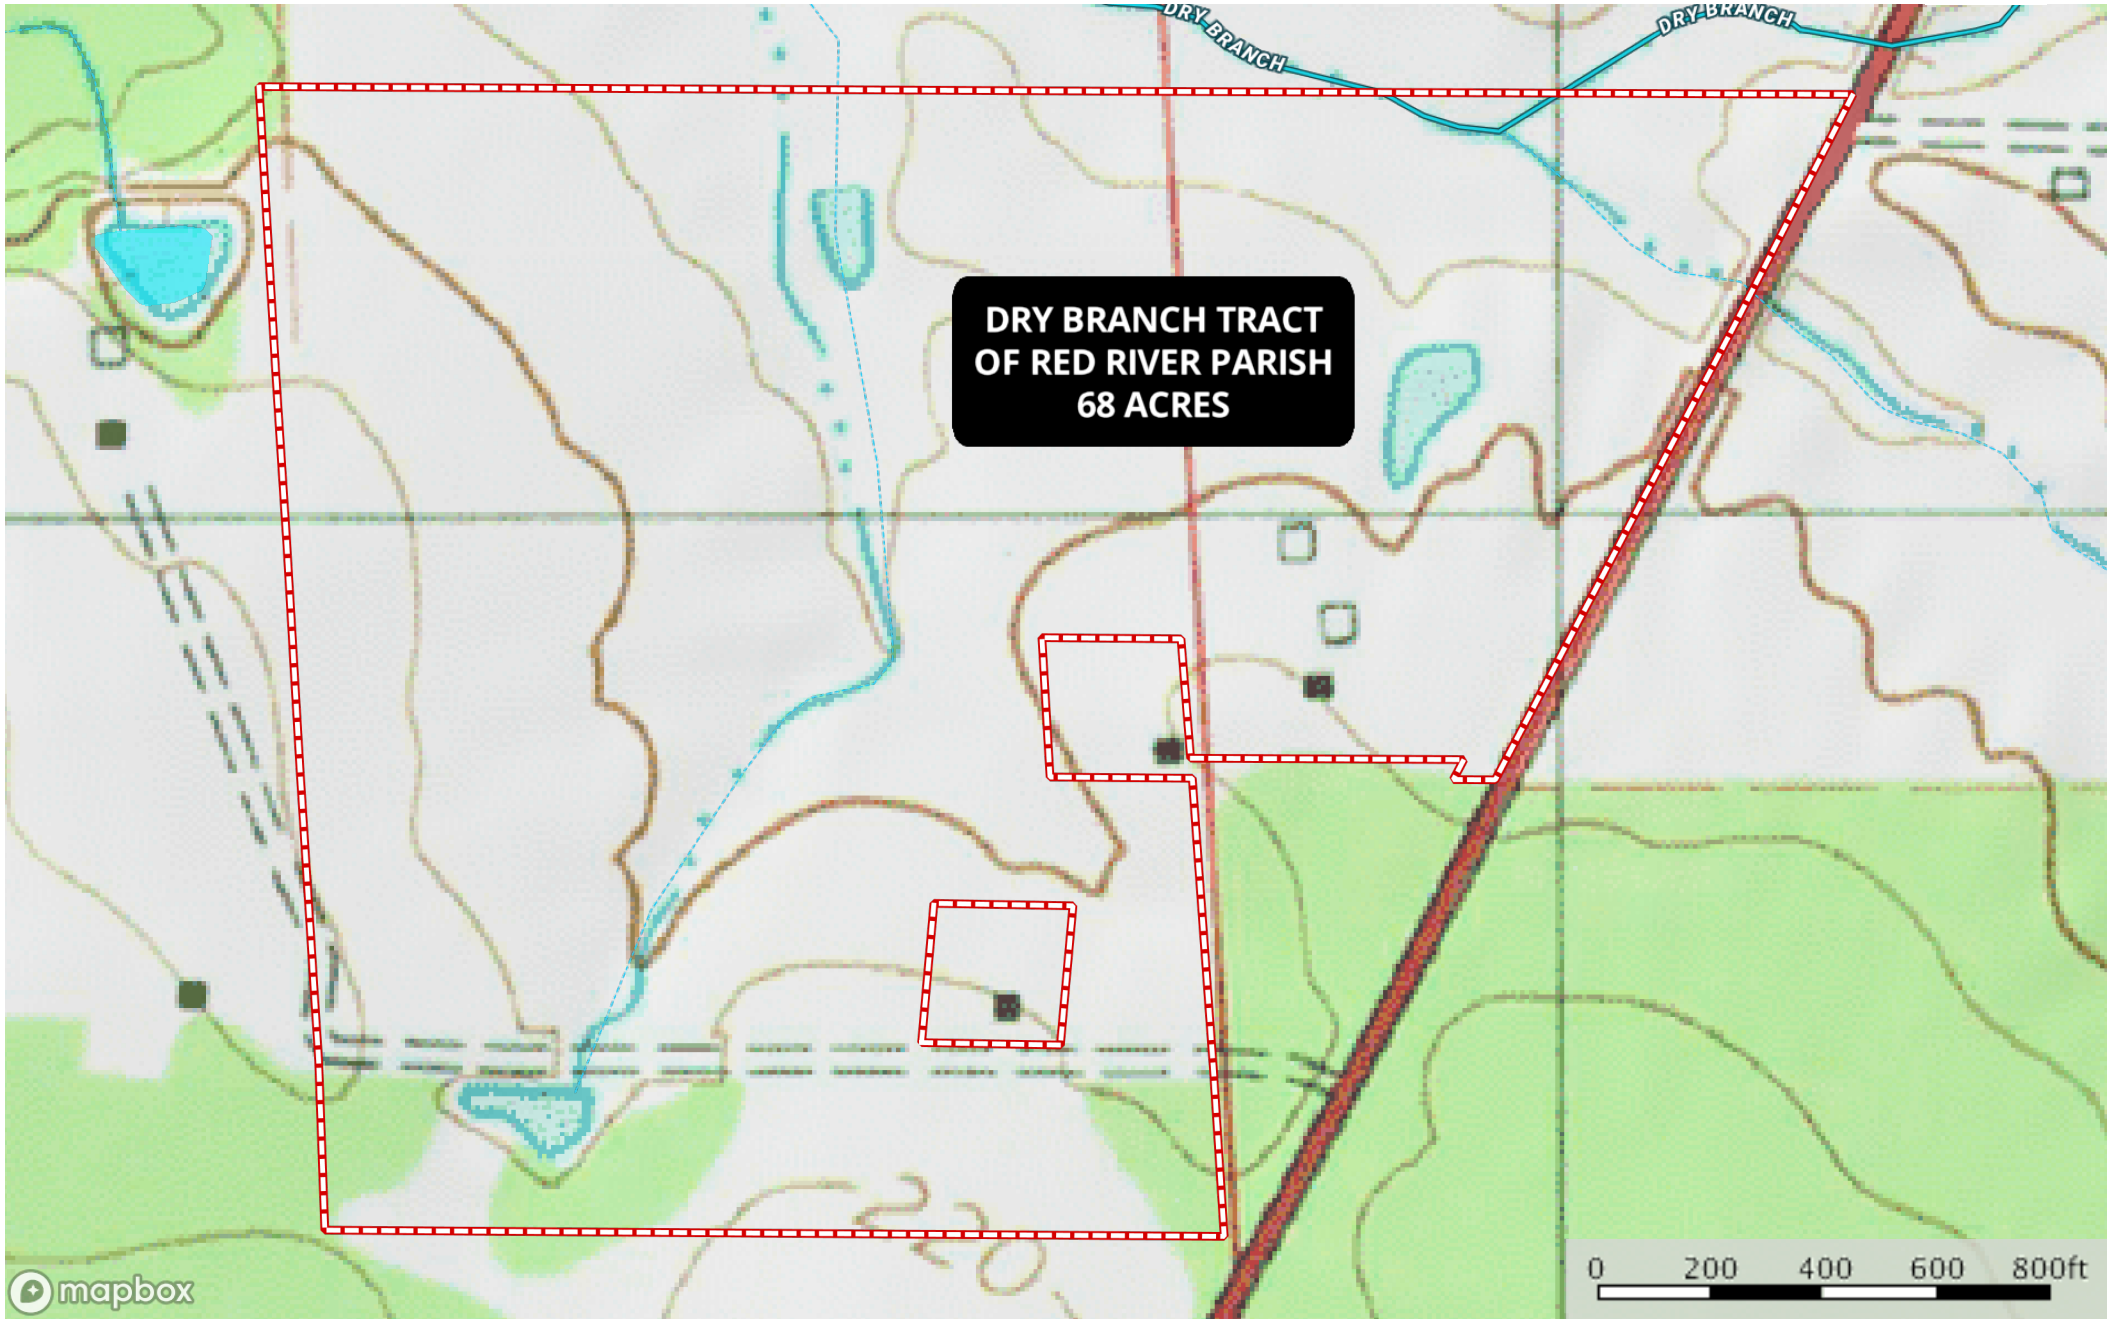

Justiss Oil - Dry Branch Tract
Red River Parish, Louisiana, 68 AC +/-

- Boundary
- Stream, Intermittent
- River/Creek
- Water Body