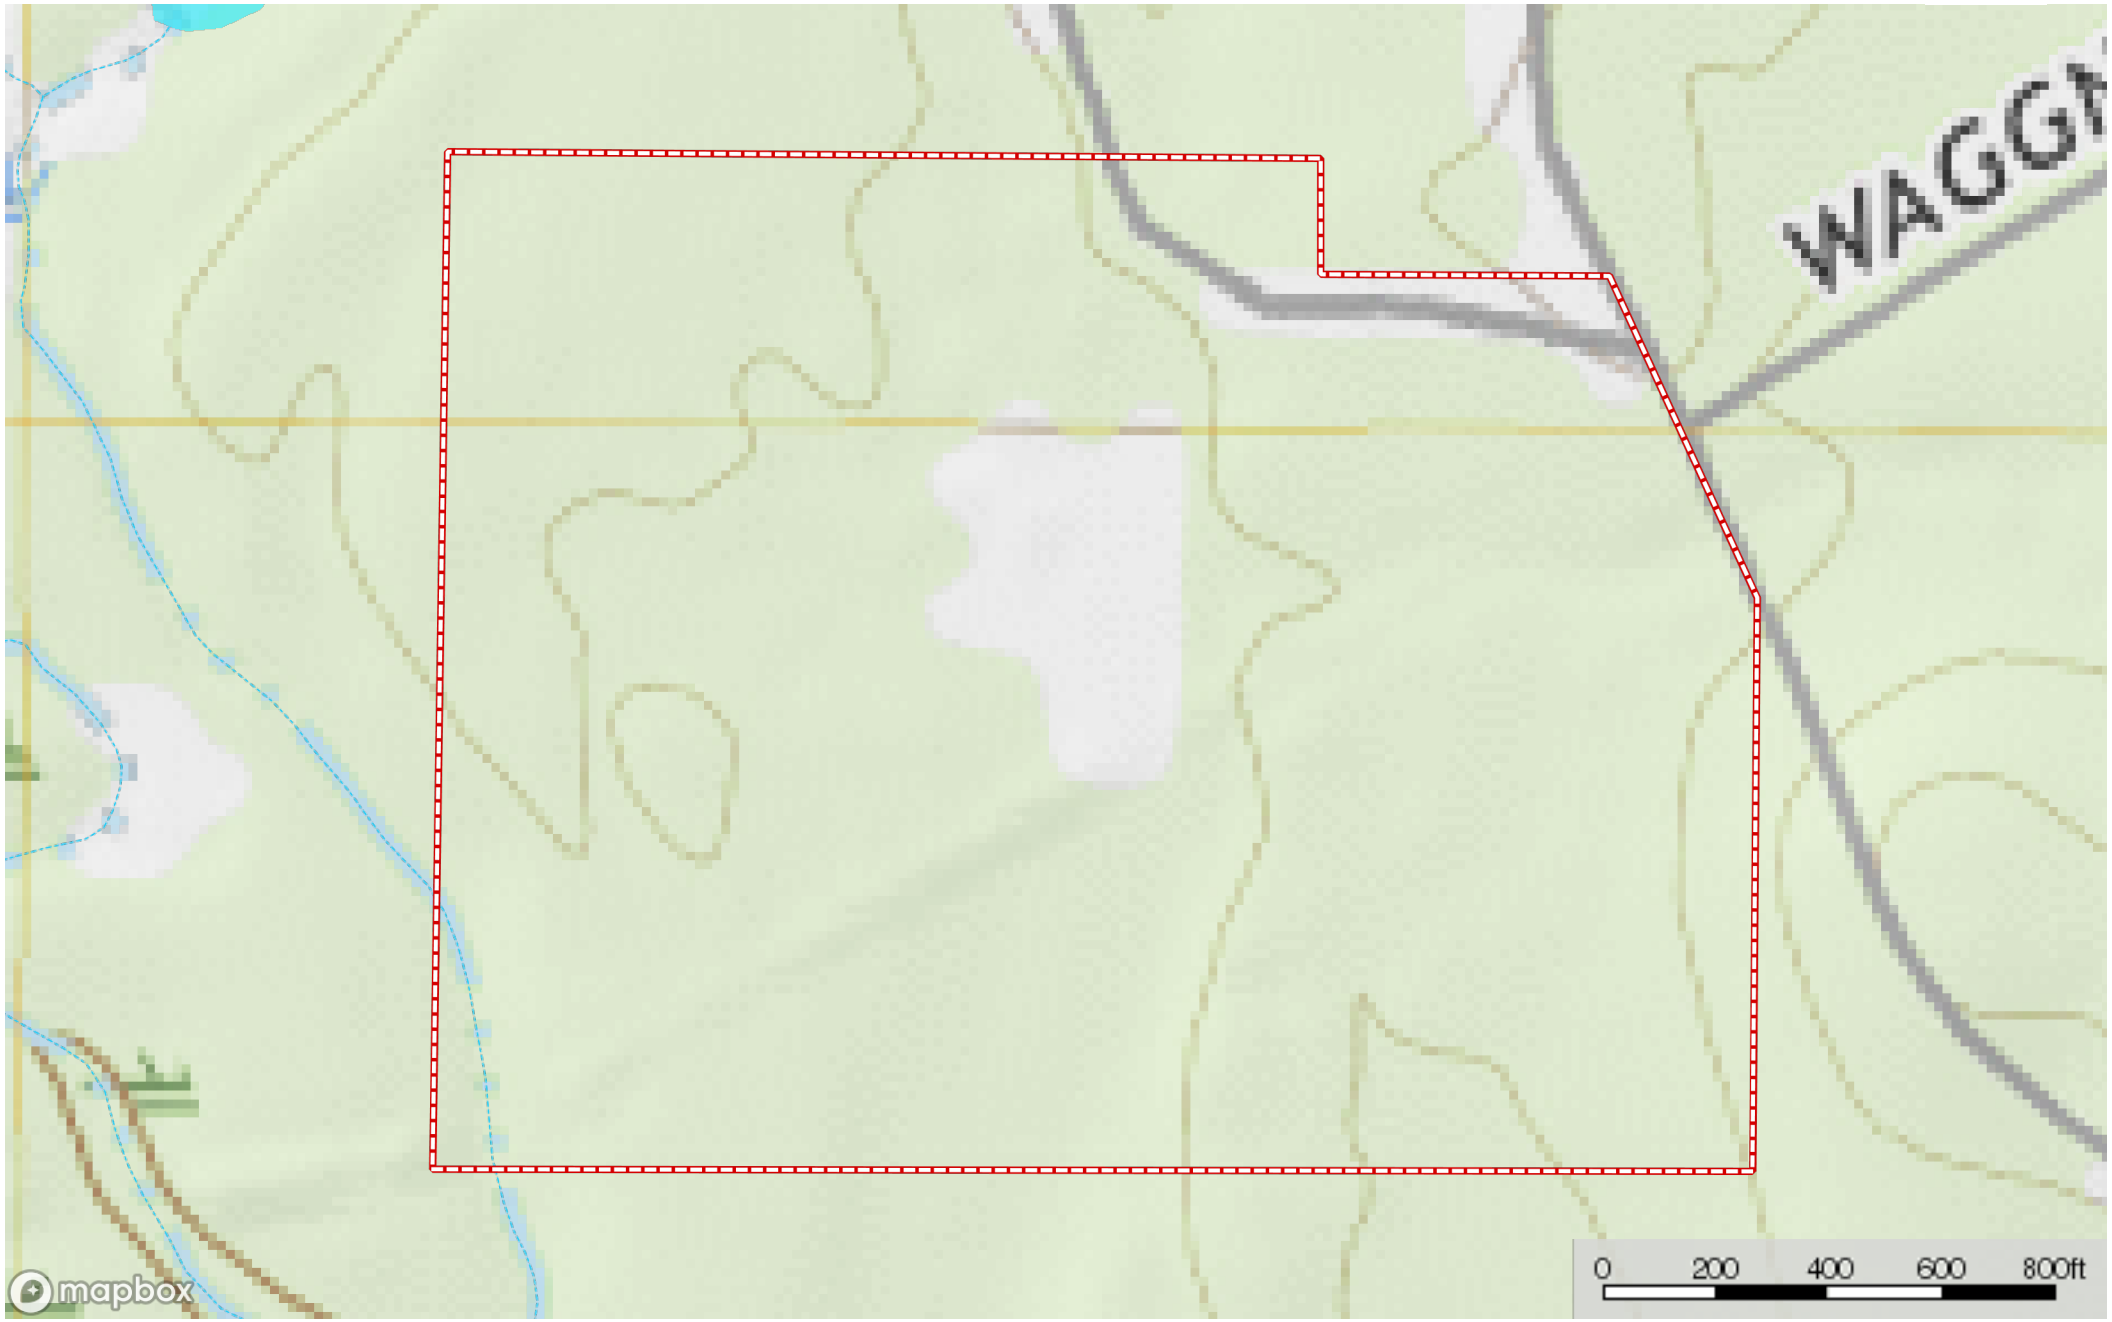

Griswald Road Tract

La Salle Parish, Louisiana, 67 AC +/-

-  Boundary
-  Stream, Intermittent
-  River/Creek
-  Water Body