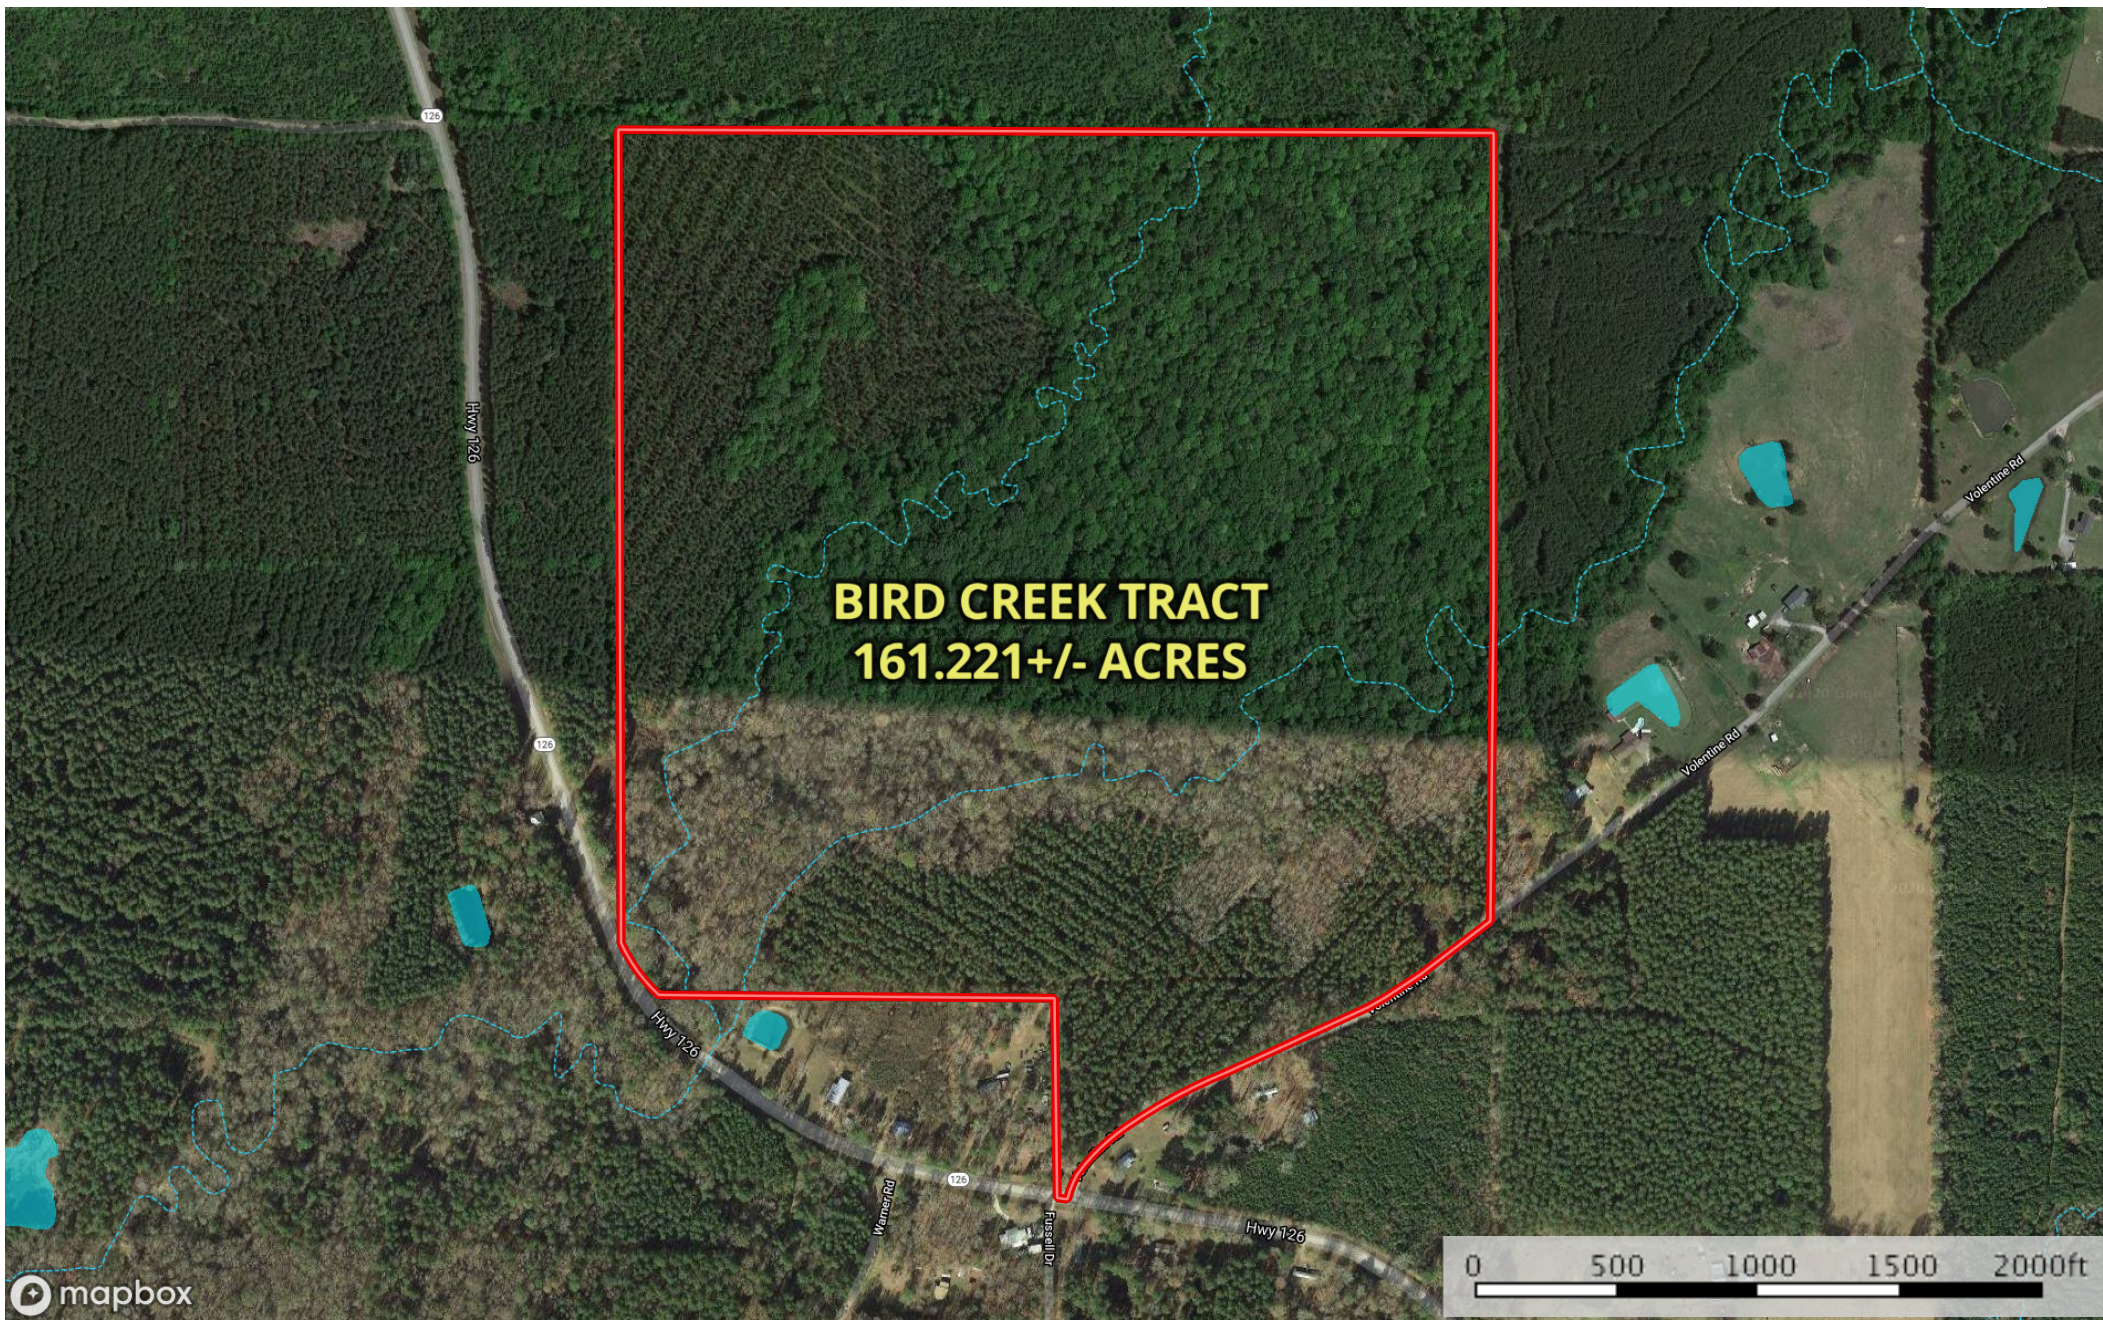

# Bridge Creek Tract

Caldwell Parish, Louisiana, 161 AC +/-

- Boundary
- Stream, Intermittent
- River/Creek
- Water Body