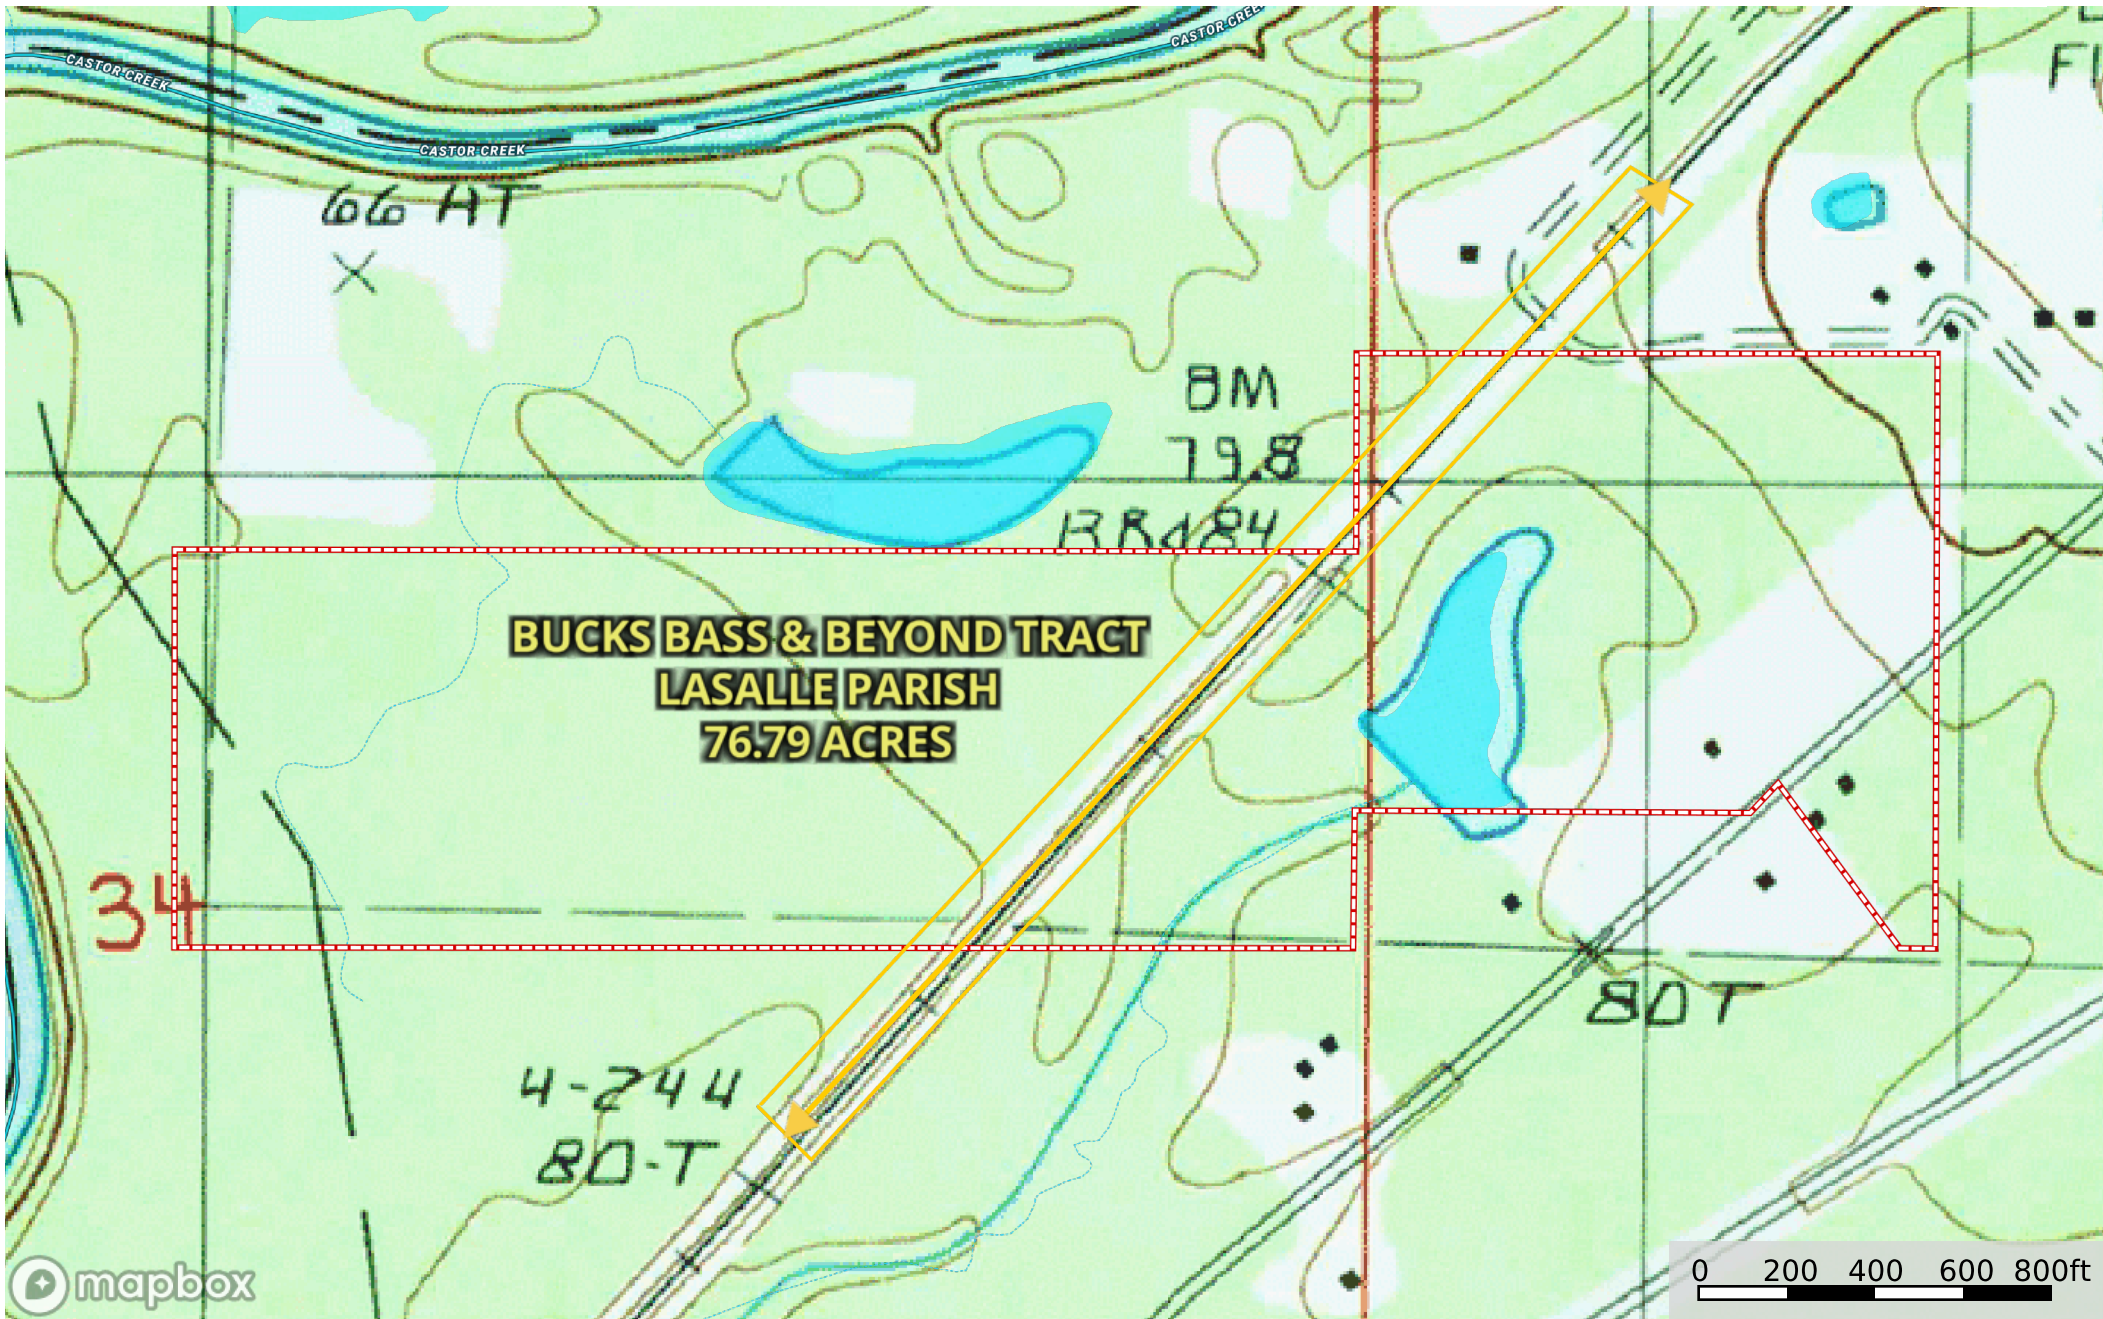

# Bucks Bass & Beyond Tract

La Salle Parish, Louisiana, 76.79 AC +/-

- Primary Road
- Distance
- Boundary
- Stream, Intermittent
- River/Creek
- Water Body