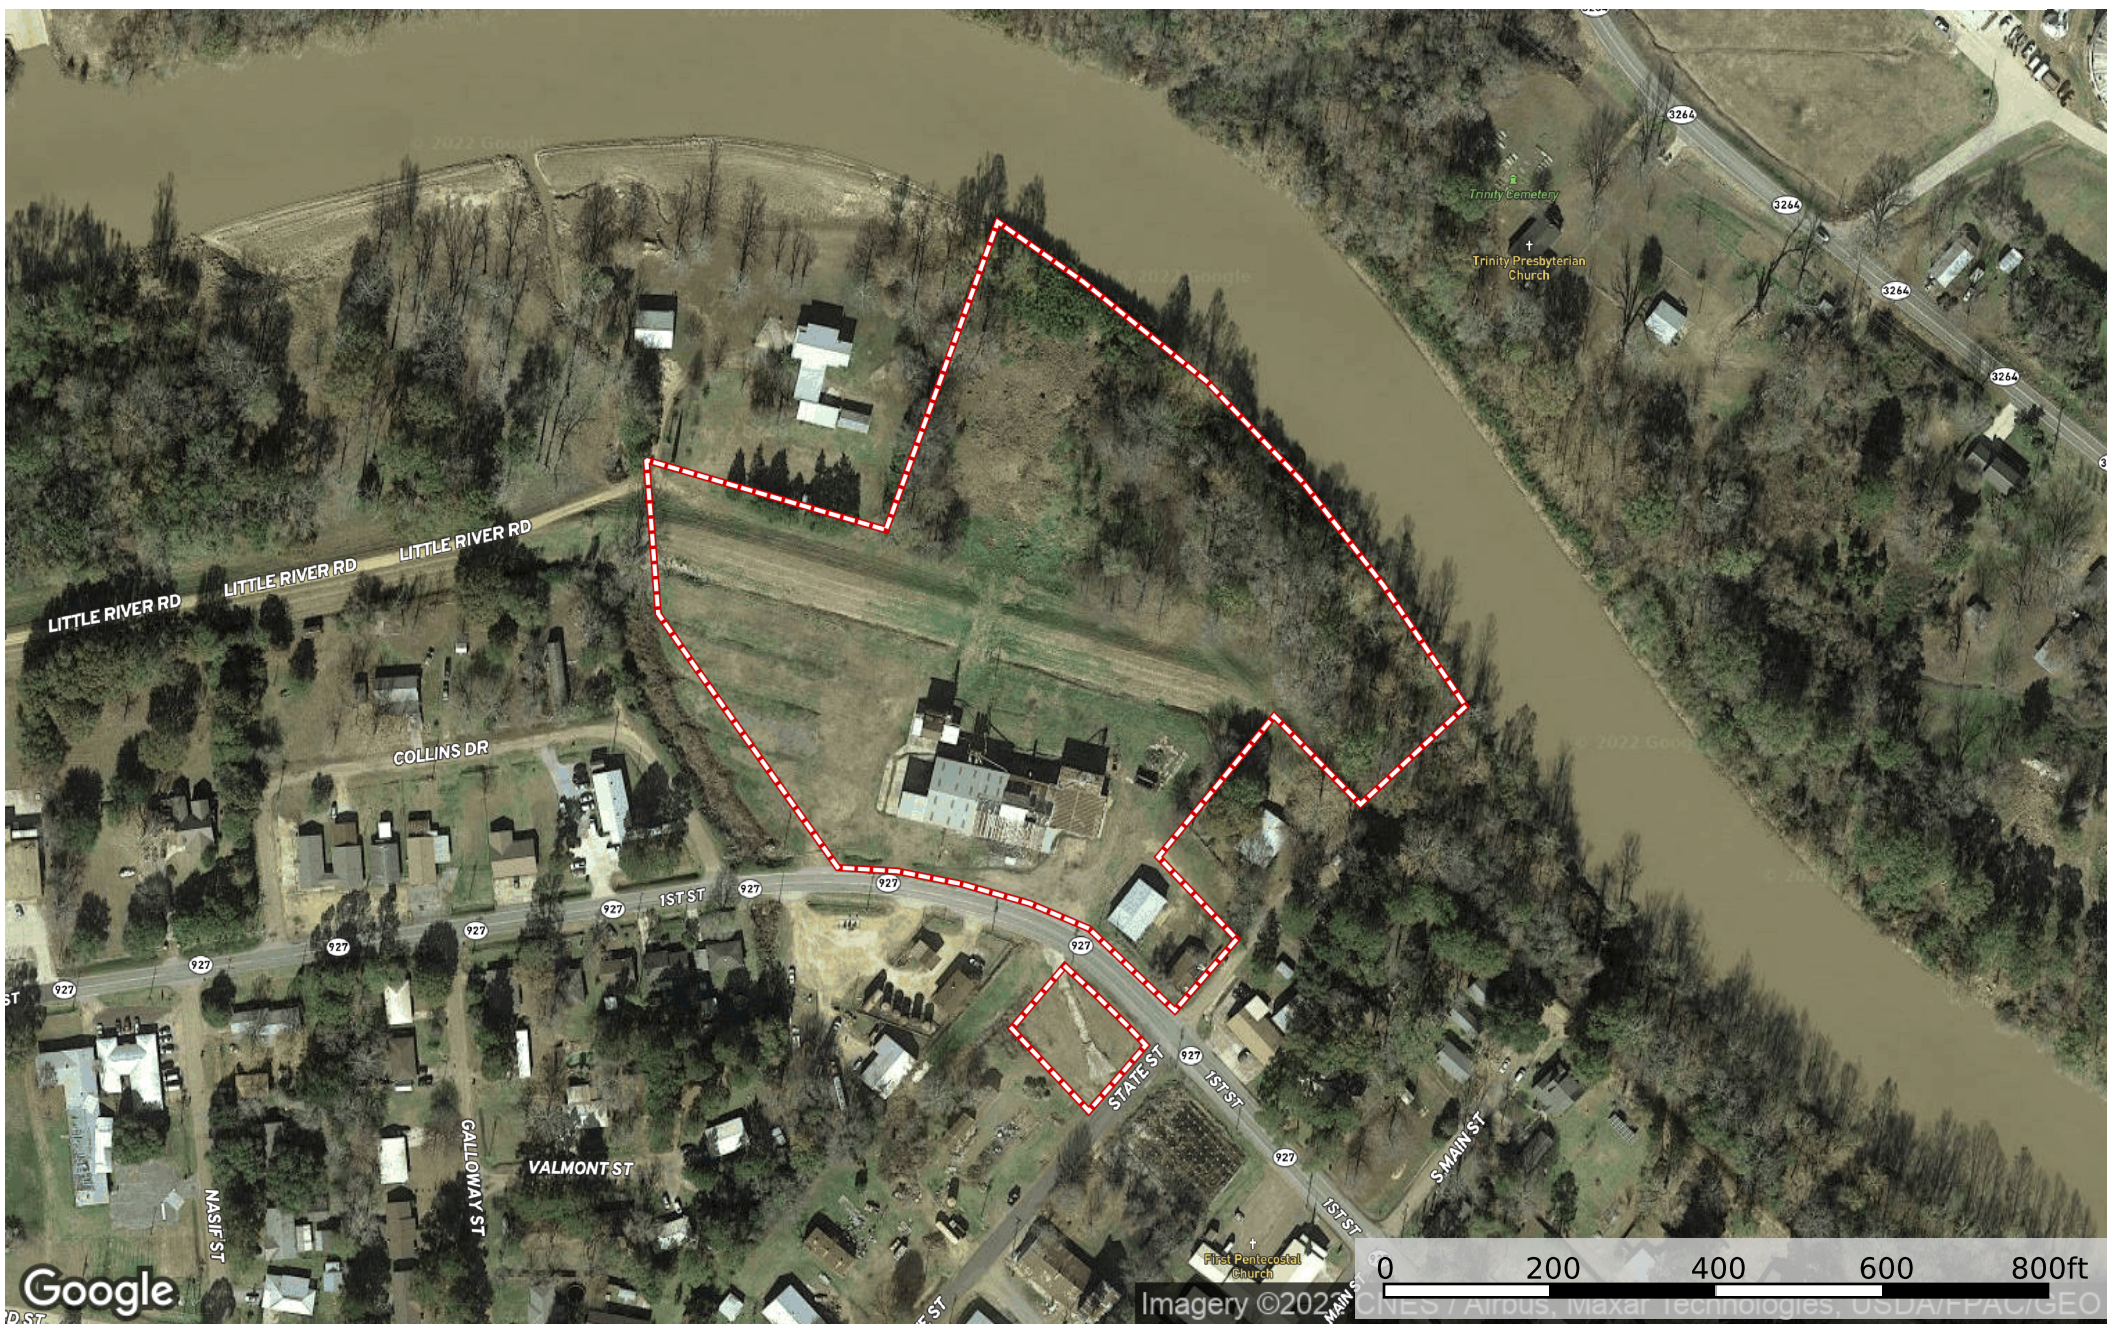

The Cotten Gin on Little River

Catahoula Parish, Louisiana, 12 AC +/-

 Boundary