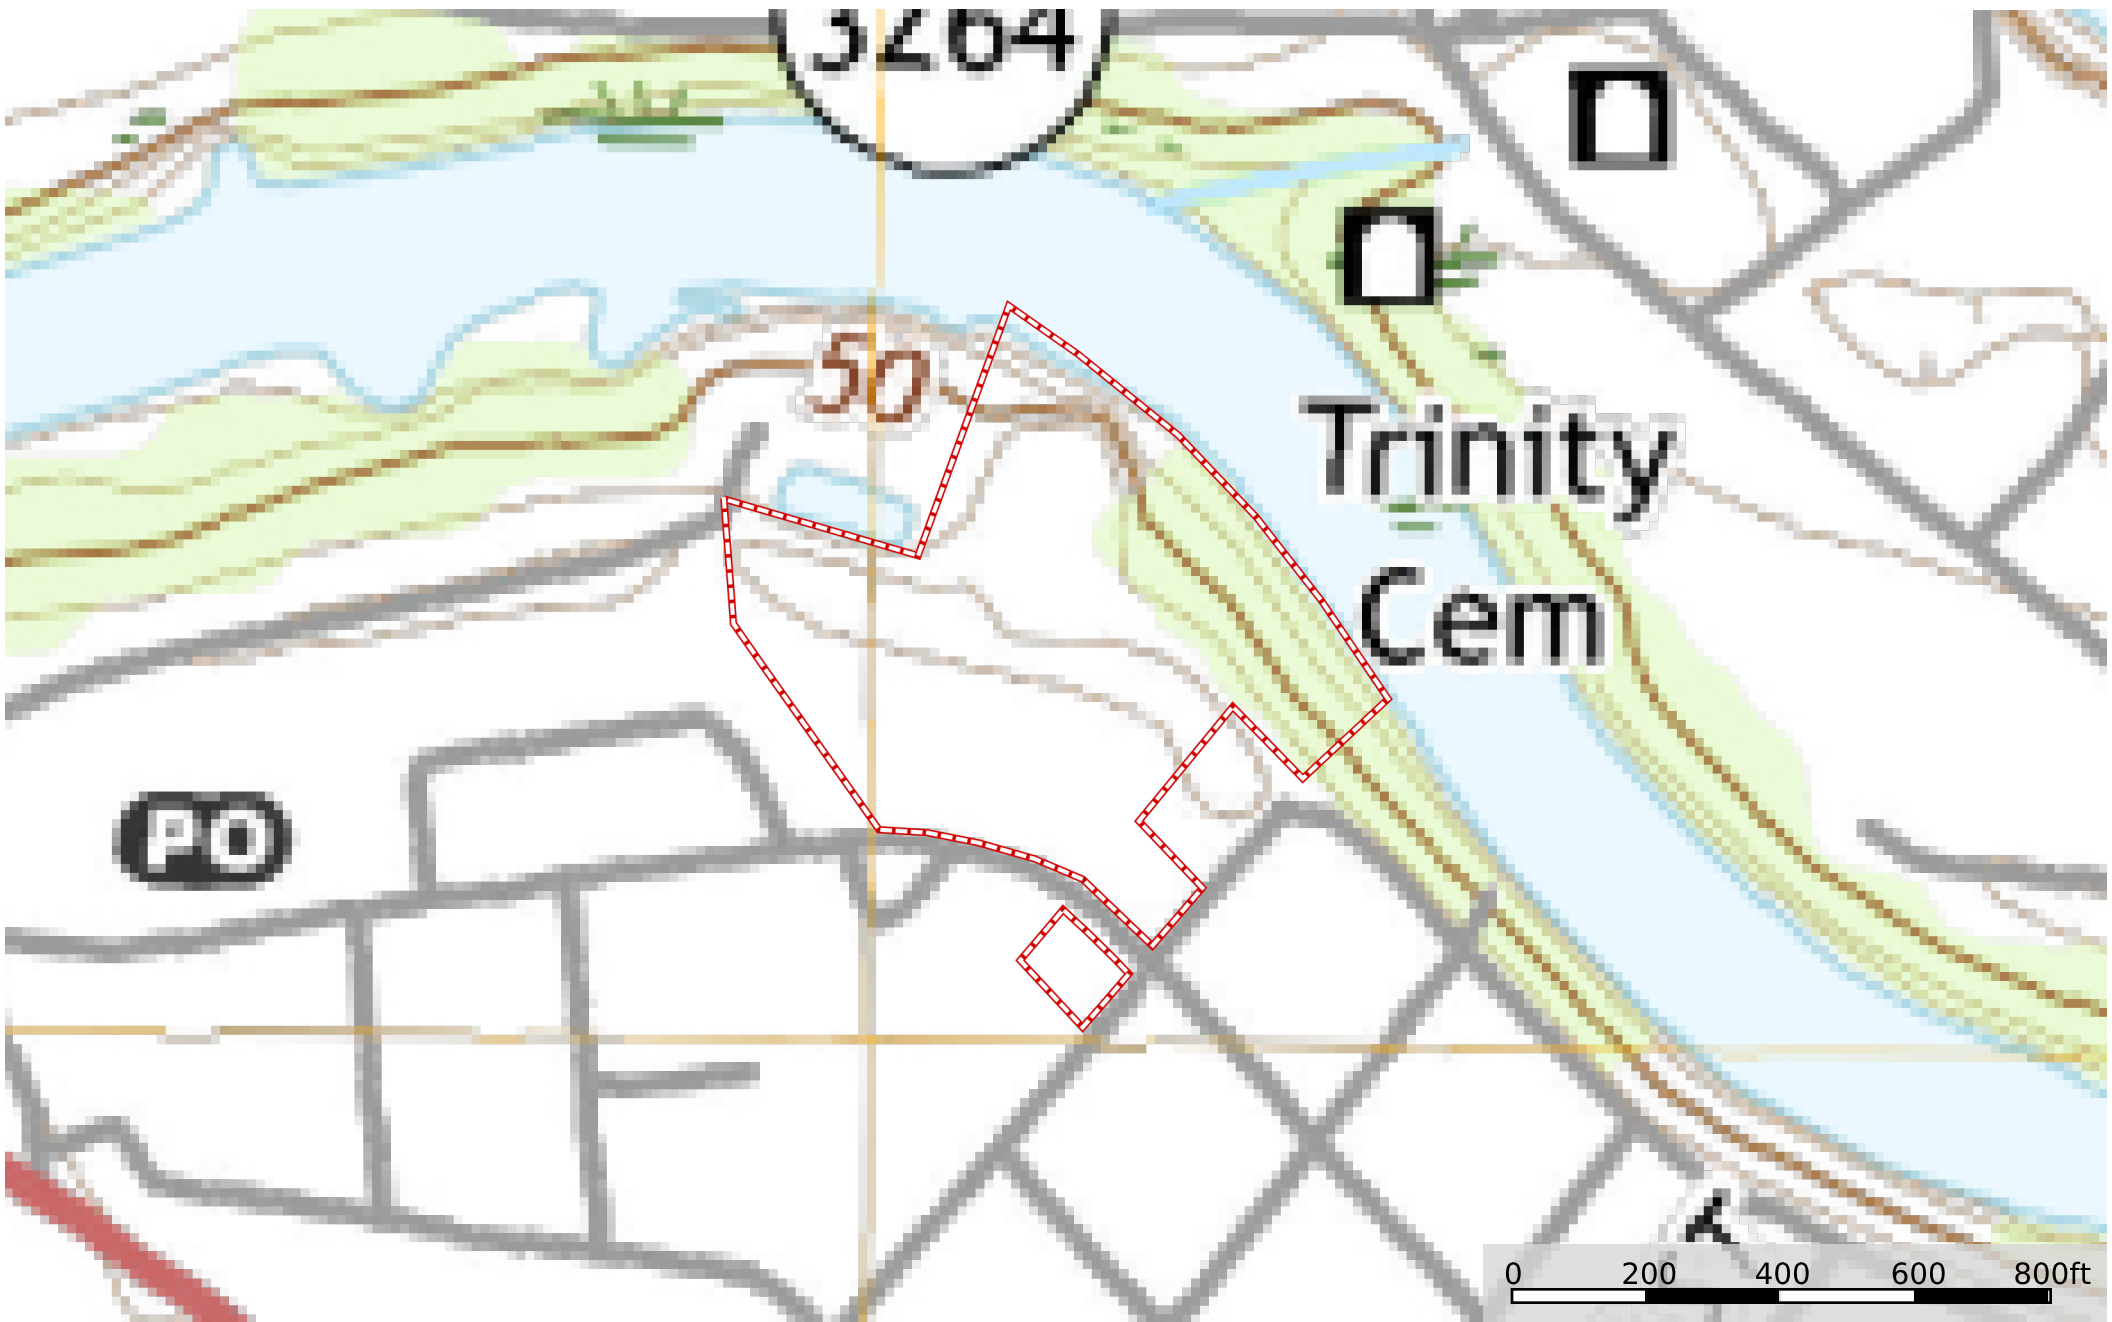

The Cotten Gin on Little River
Catahoula Parish, Louisiana, 12 AC +/-

 Boundary