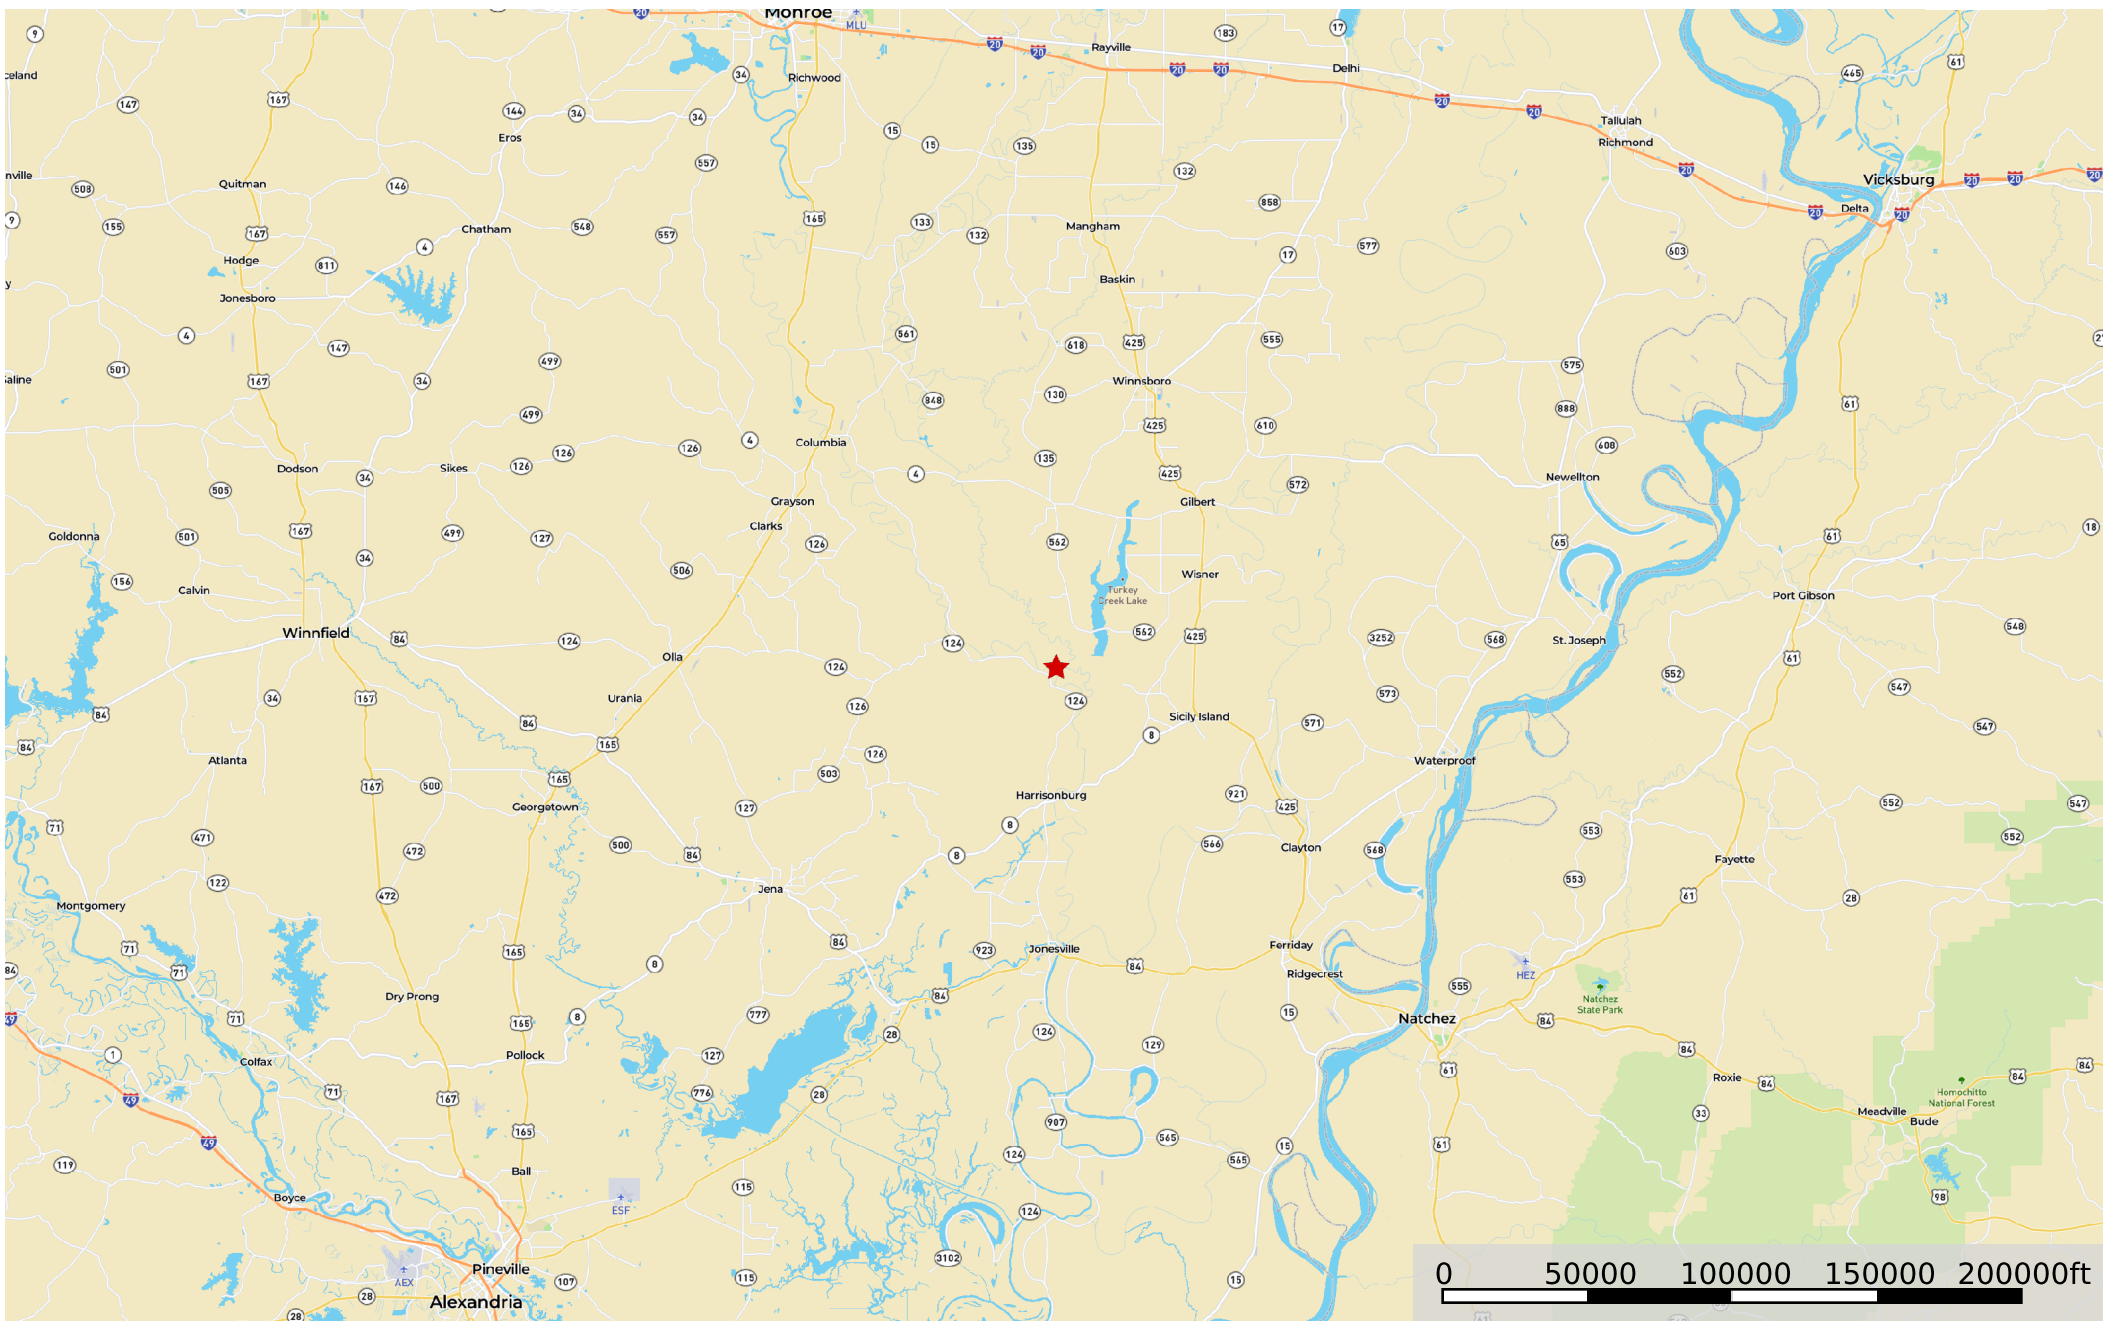

Ouachita River Camp

Catahoula Parish, Louisiana, 2 AC +/-

★ Star
□ Boundary