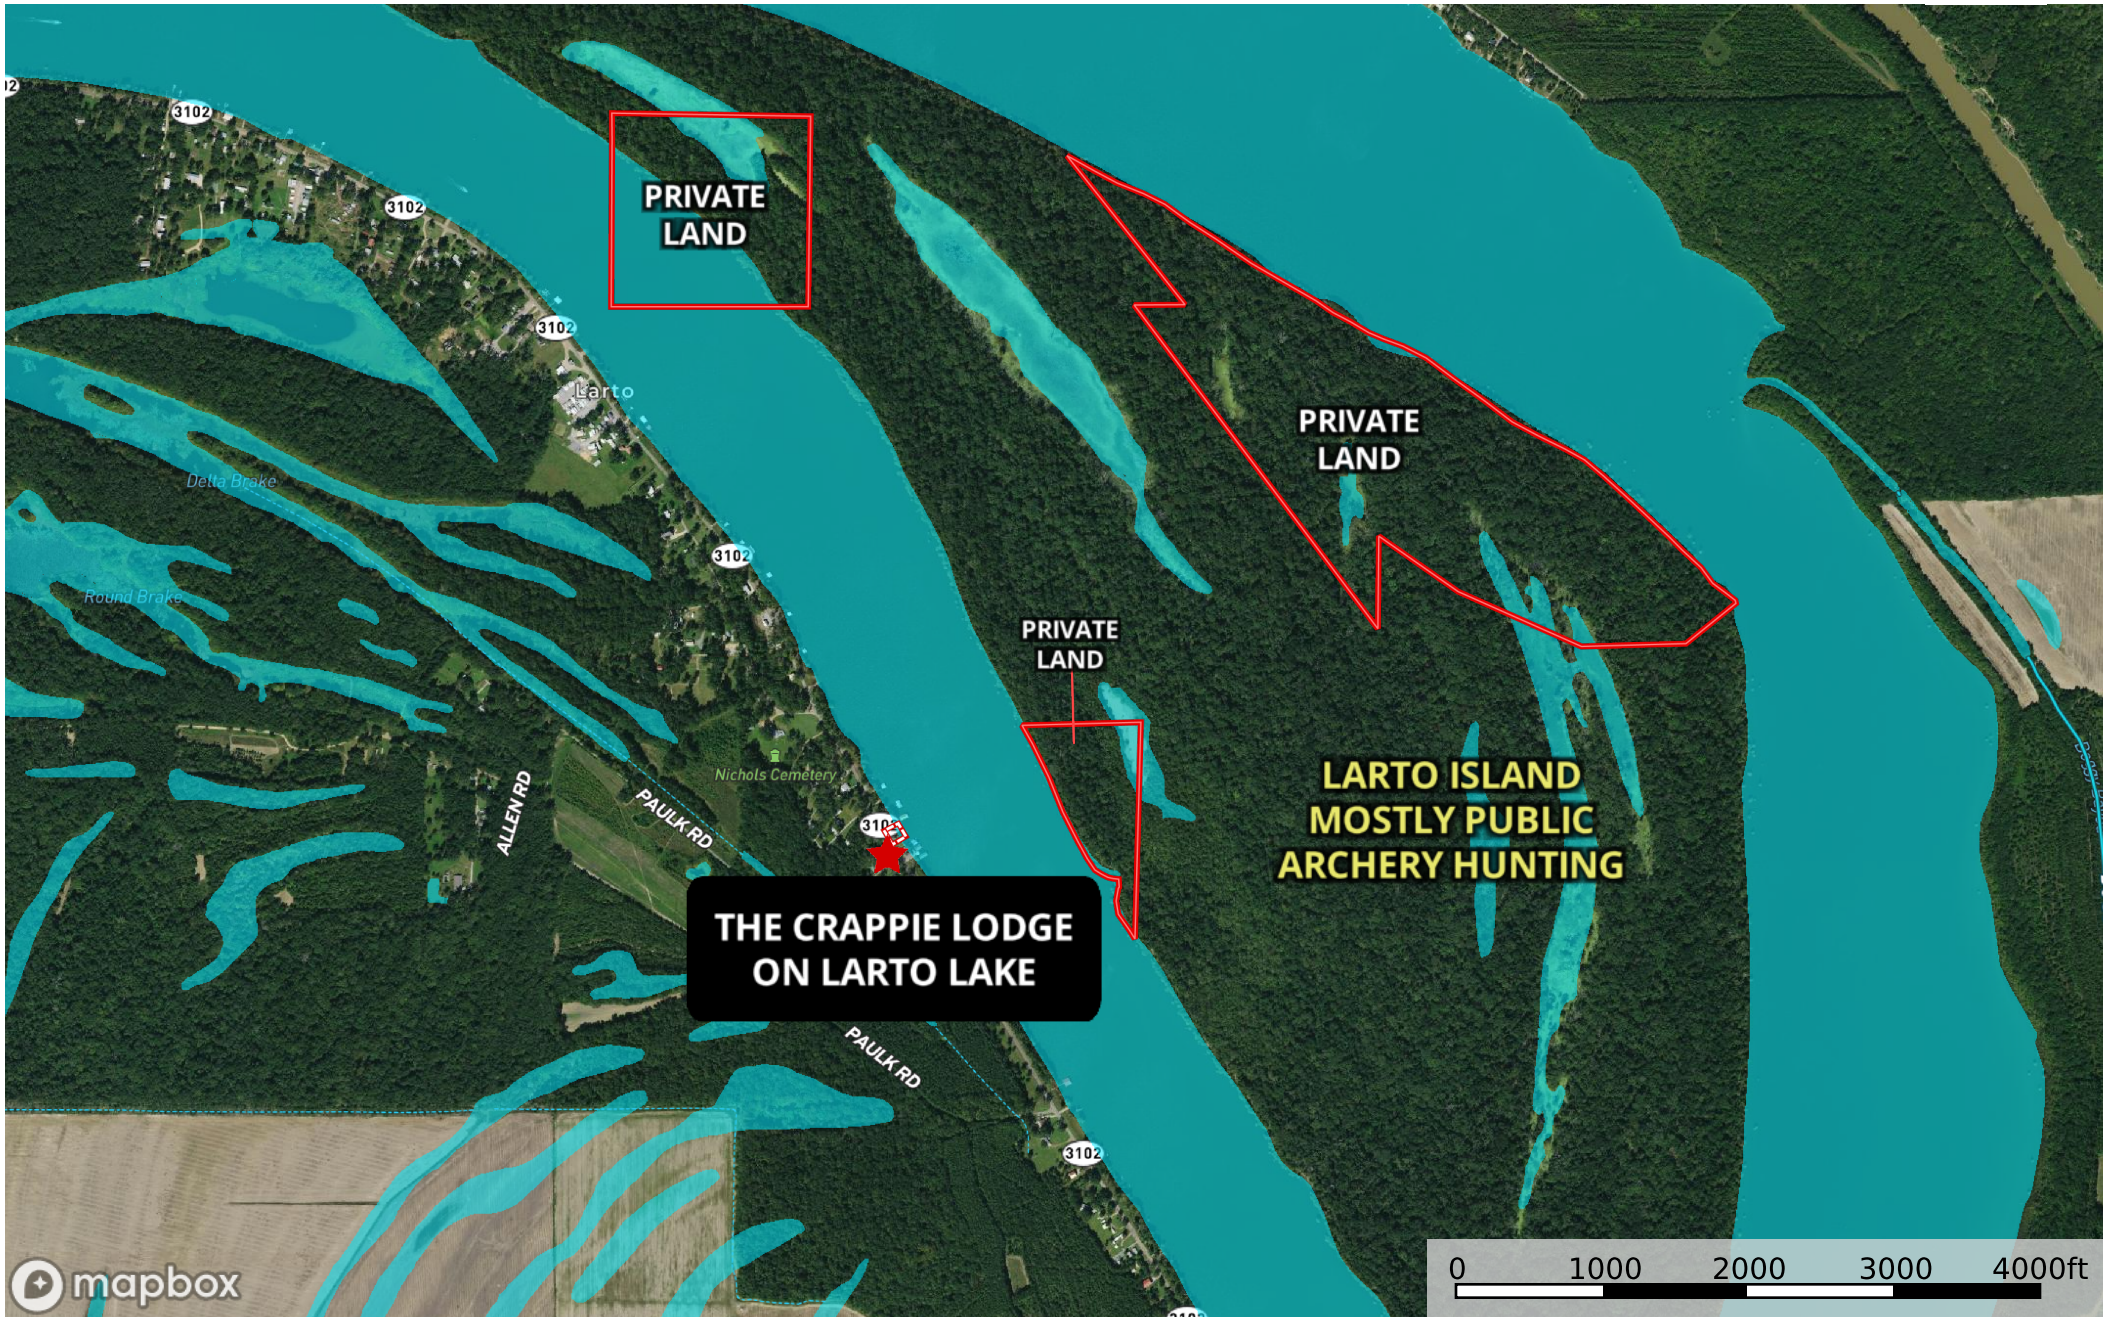

# The Crappie Lodge on Larto Lake

Catahoula Parish, Louisiana, 2 AC +/-

- ★ Star
- Primary Road
- ▭ Boundary
- ▭ Boundary
- Stream, Intermittent
- River/Creek
- Water Body