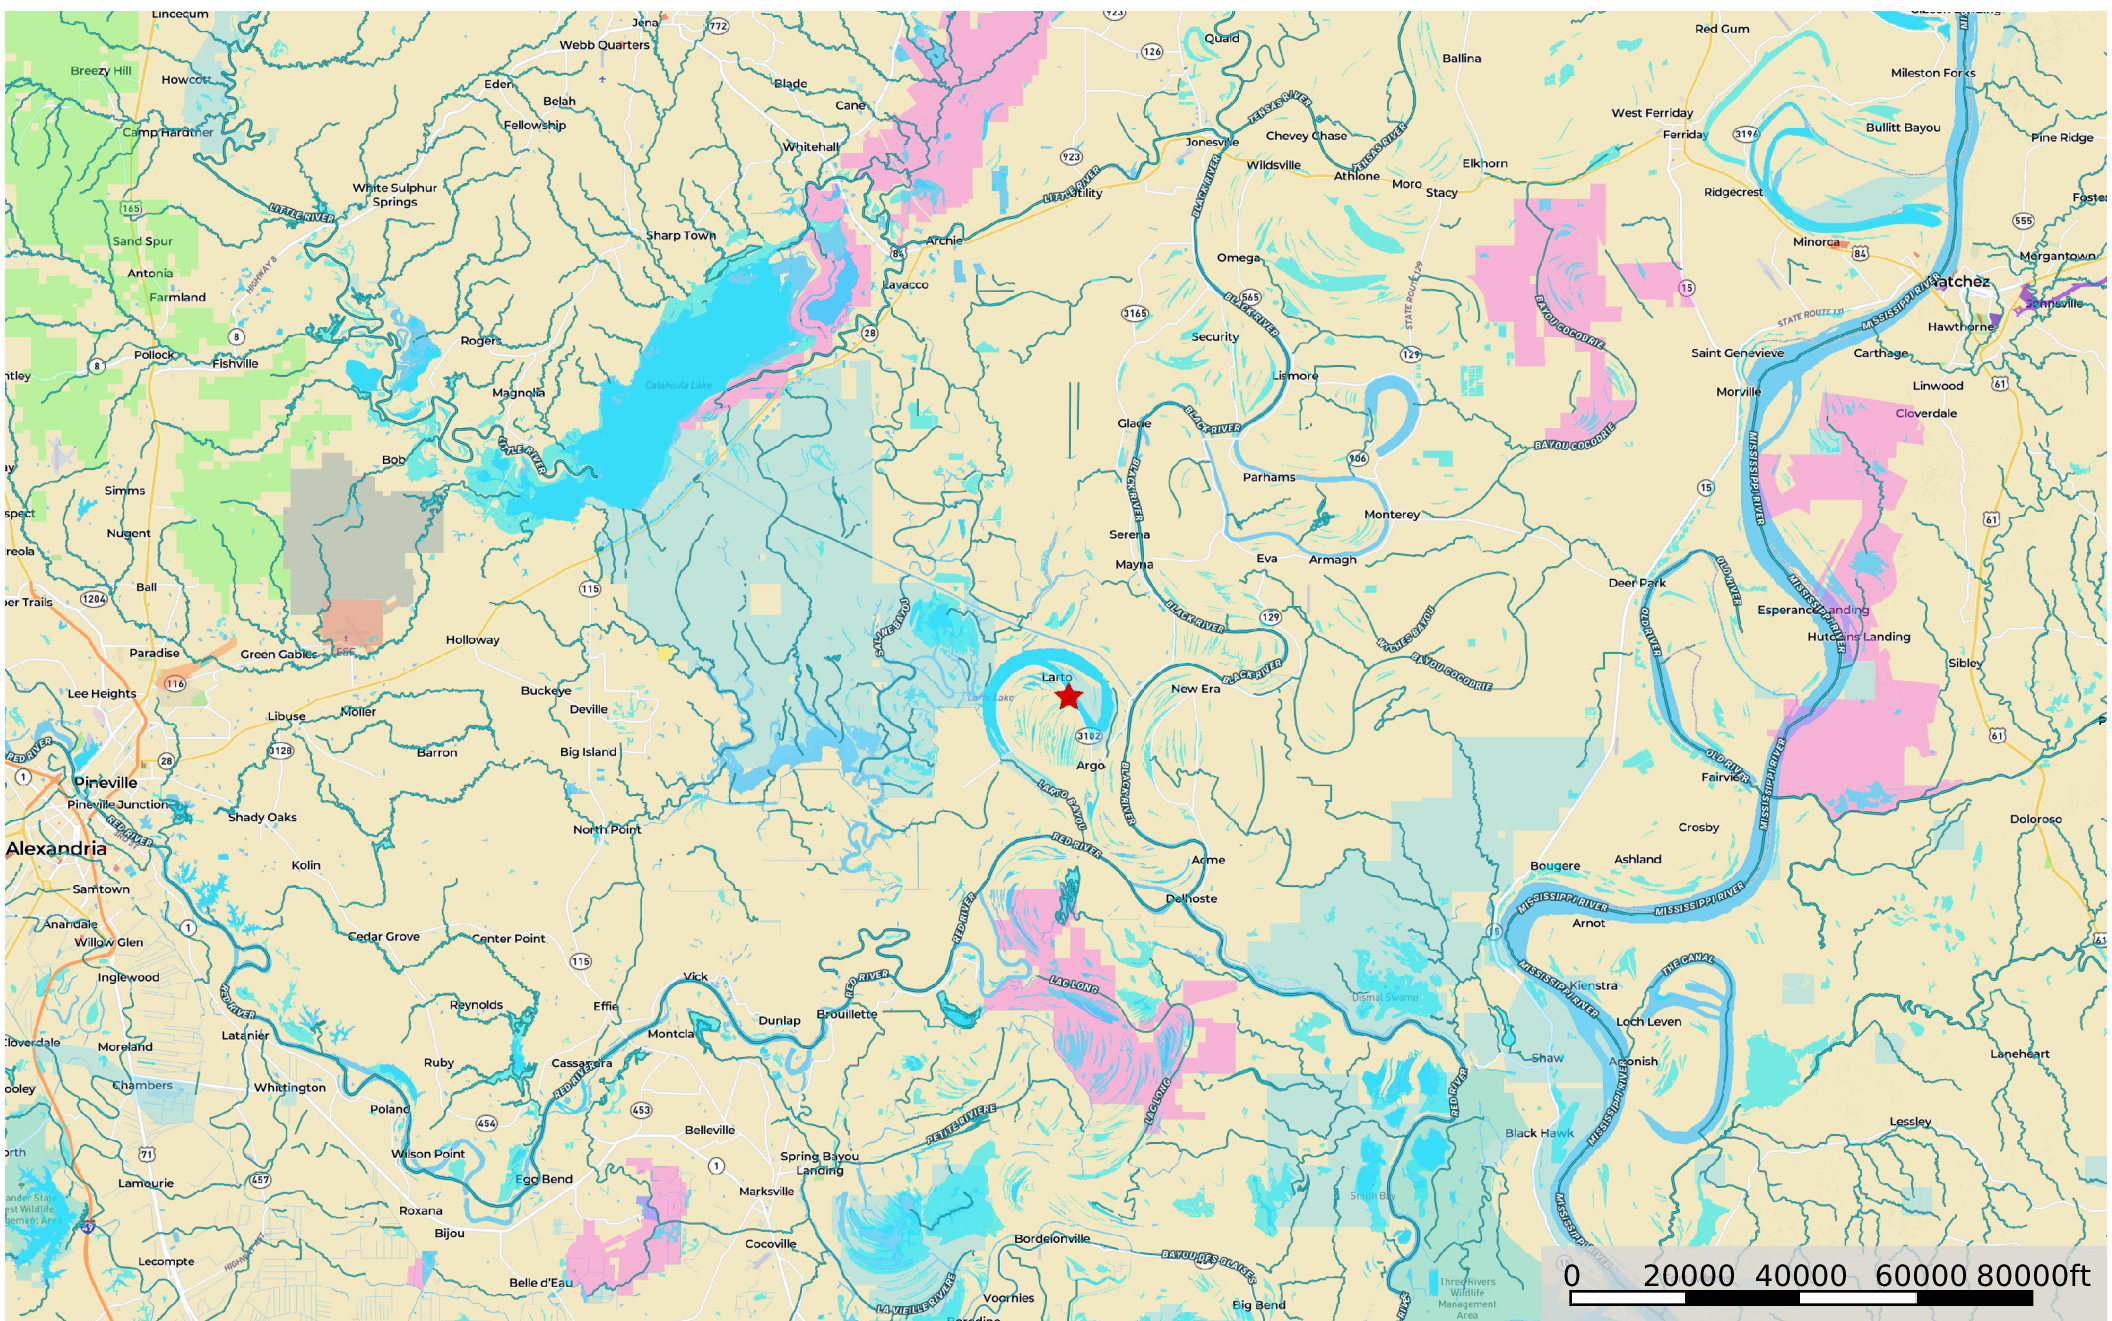

# The Crappie Lodge on Larto Lake

Catahoula Parish, Louisiana, 2 AC +/-

-  Star
-  Boundary
-  Forest Service
-  State Land
-  Fish and Wildlife
-  National Park
-  Other
-  BLM
-  Local Government
-  Stream, Intermittent
-  River/Creek
-  Water Body