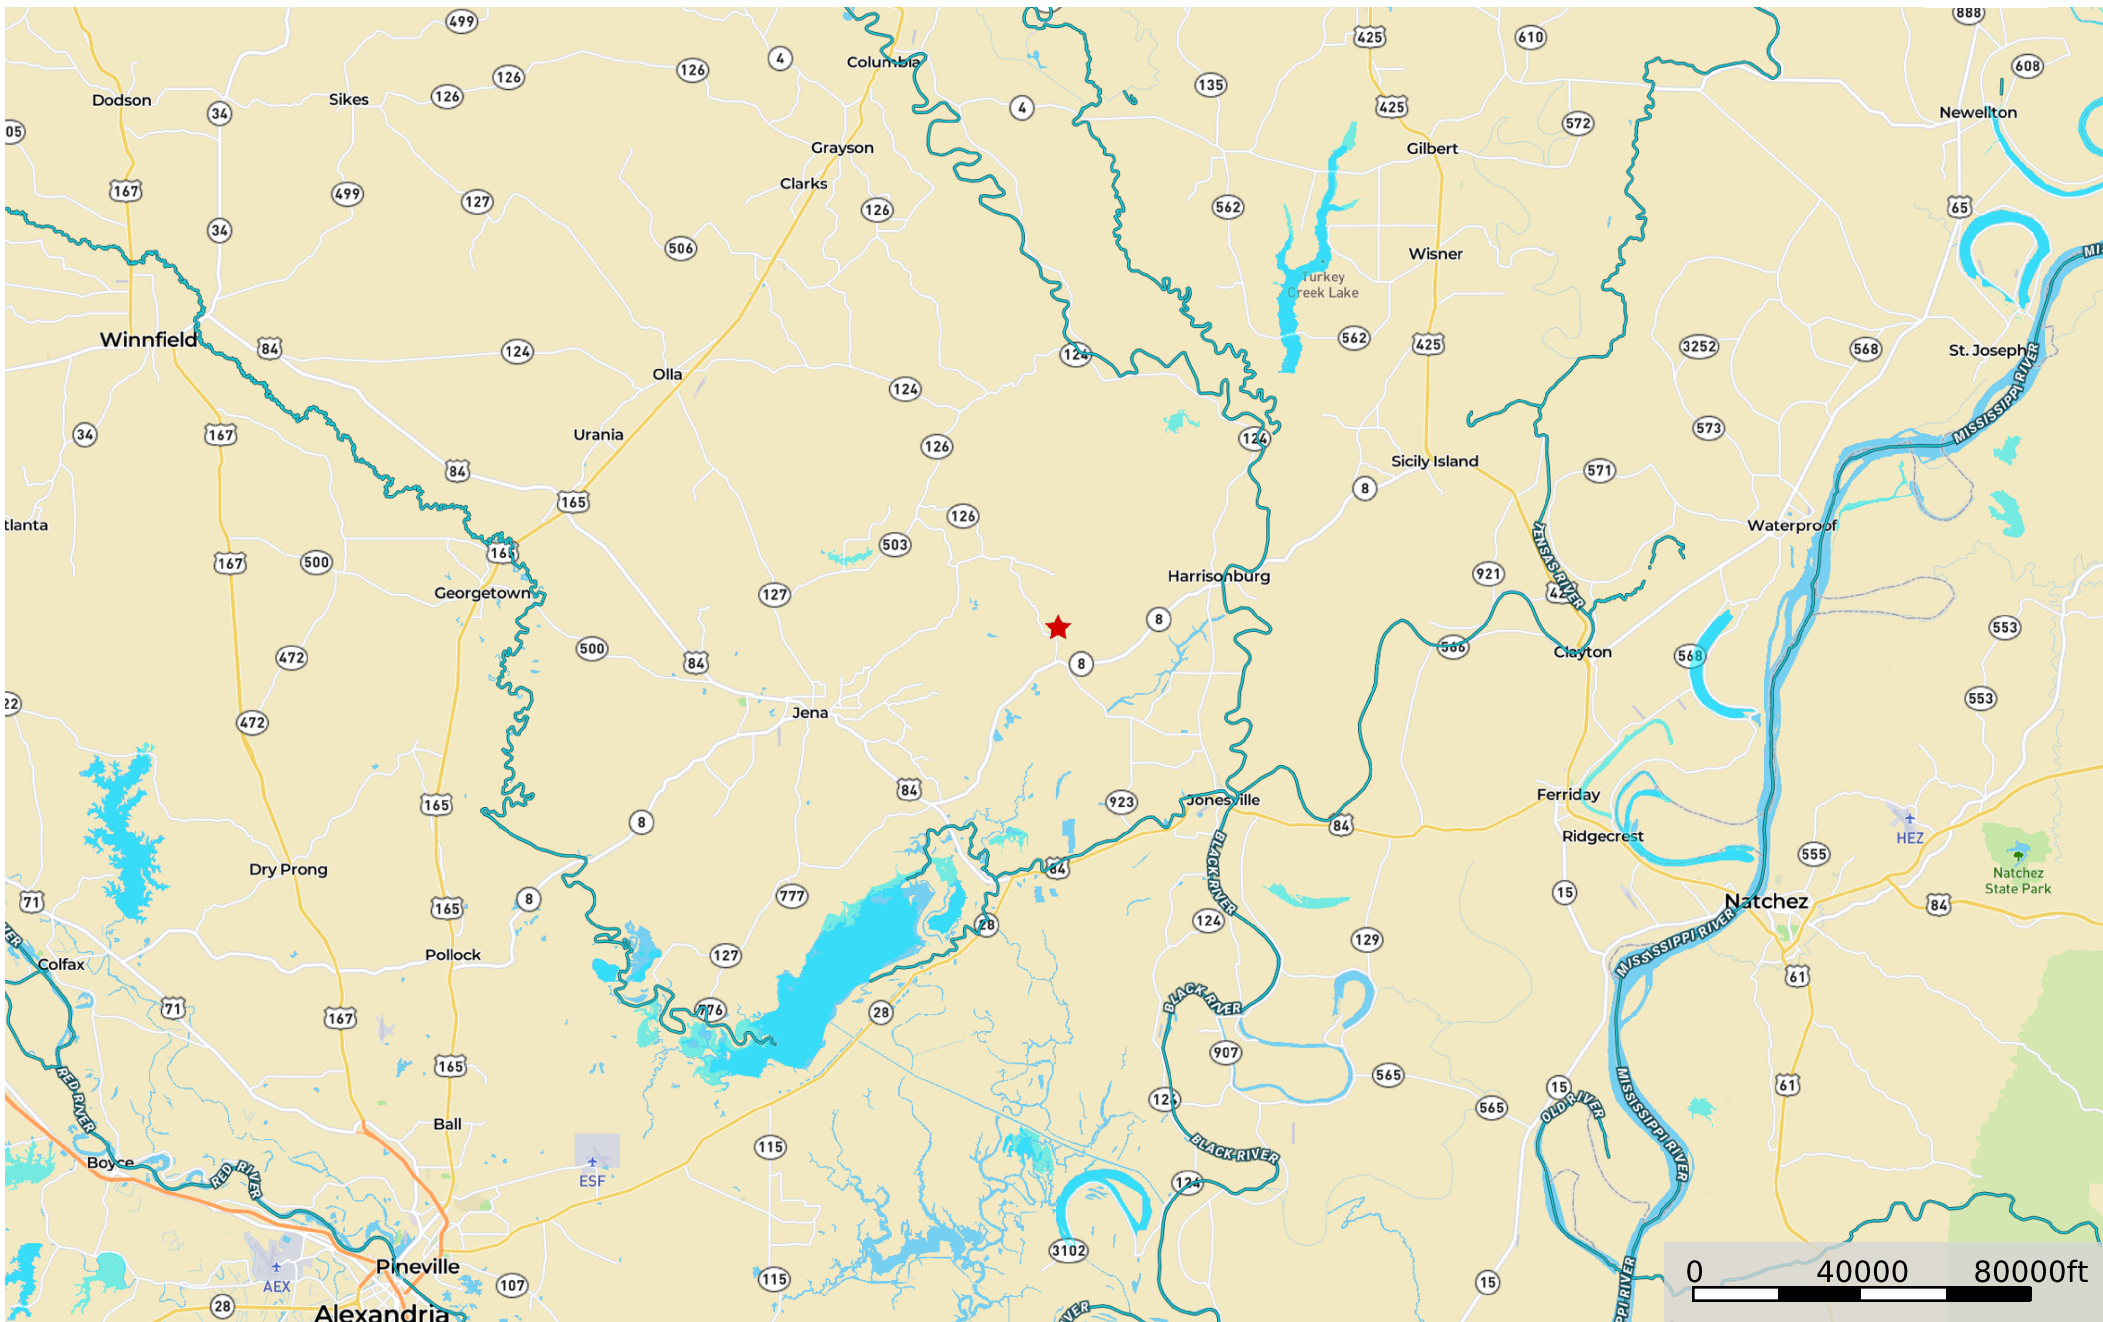

Posey Webb Camp Road Tract A

Catahoula Parish, Louisiana, 59.96 AC +/-

- ★ Star
- Boundary
- - - - - Stream, Intermittent
- River/Creek
- Water Body