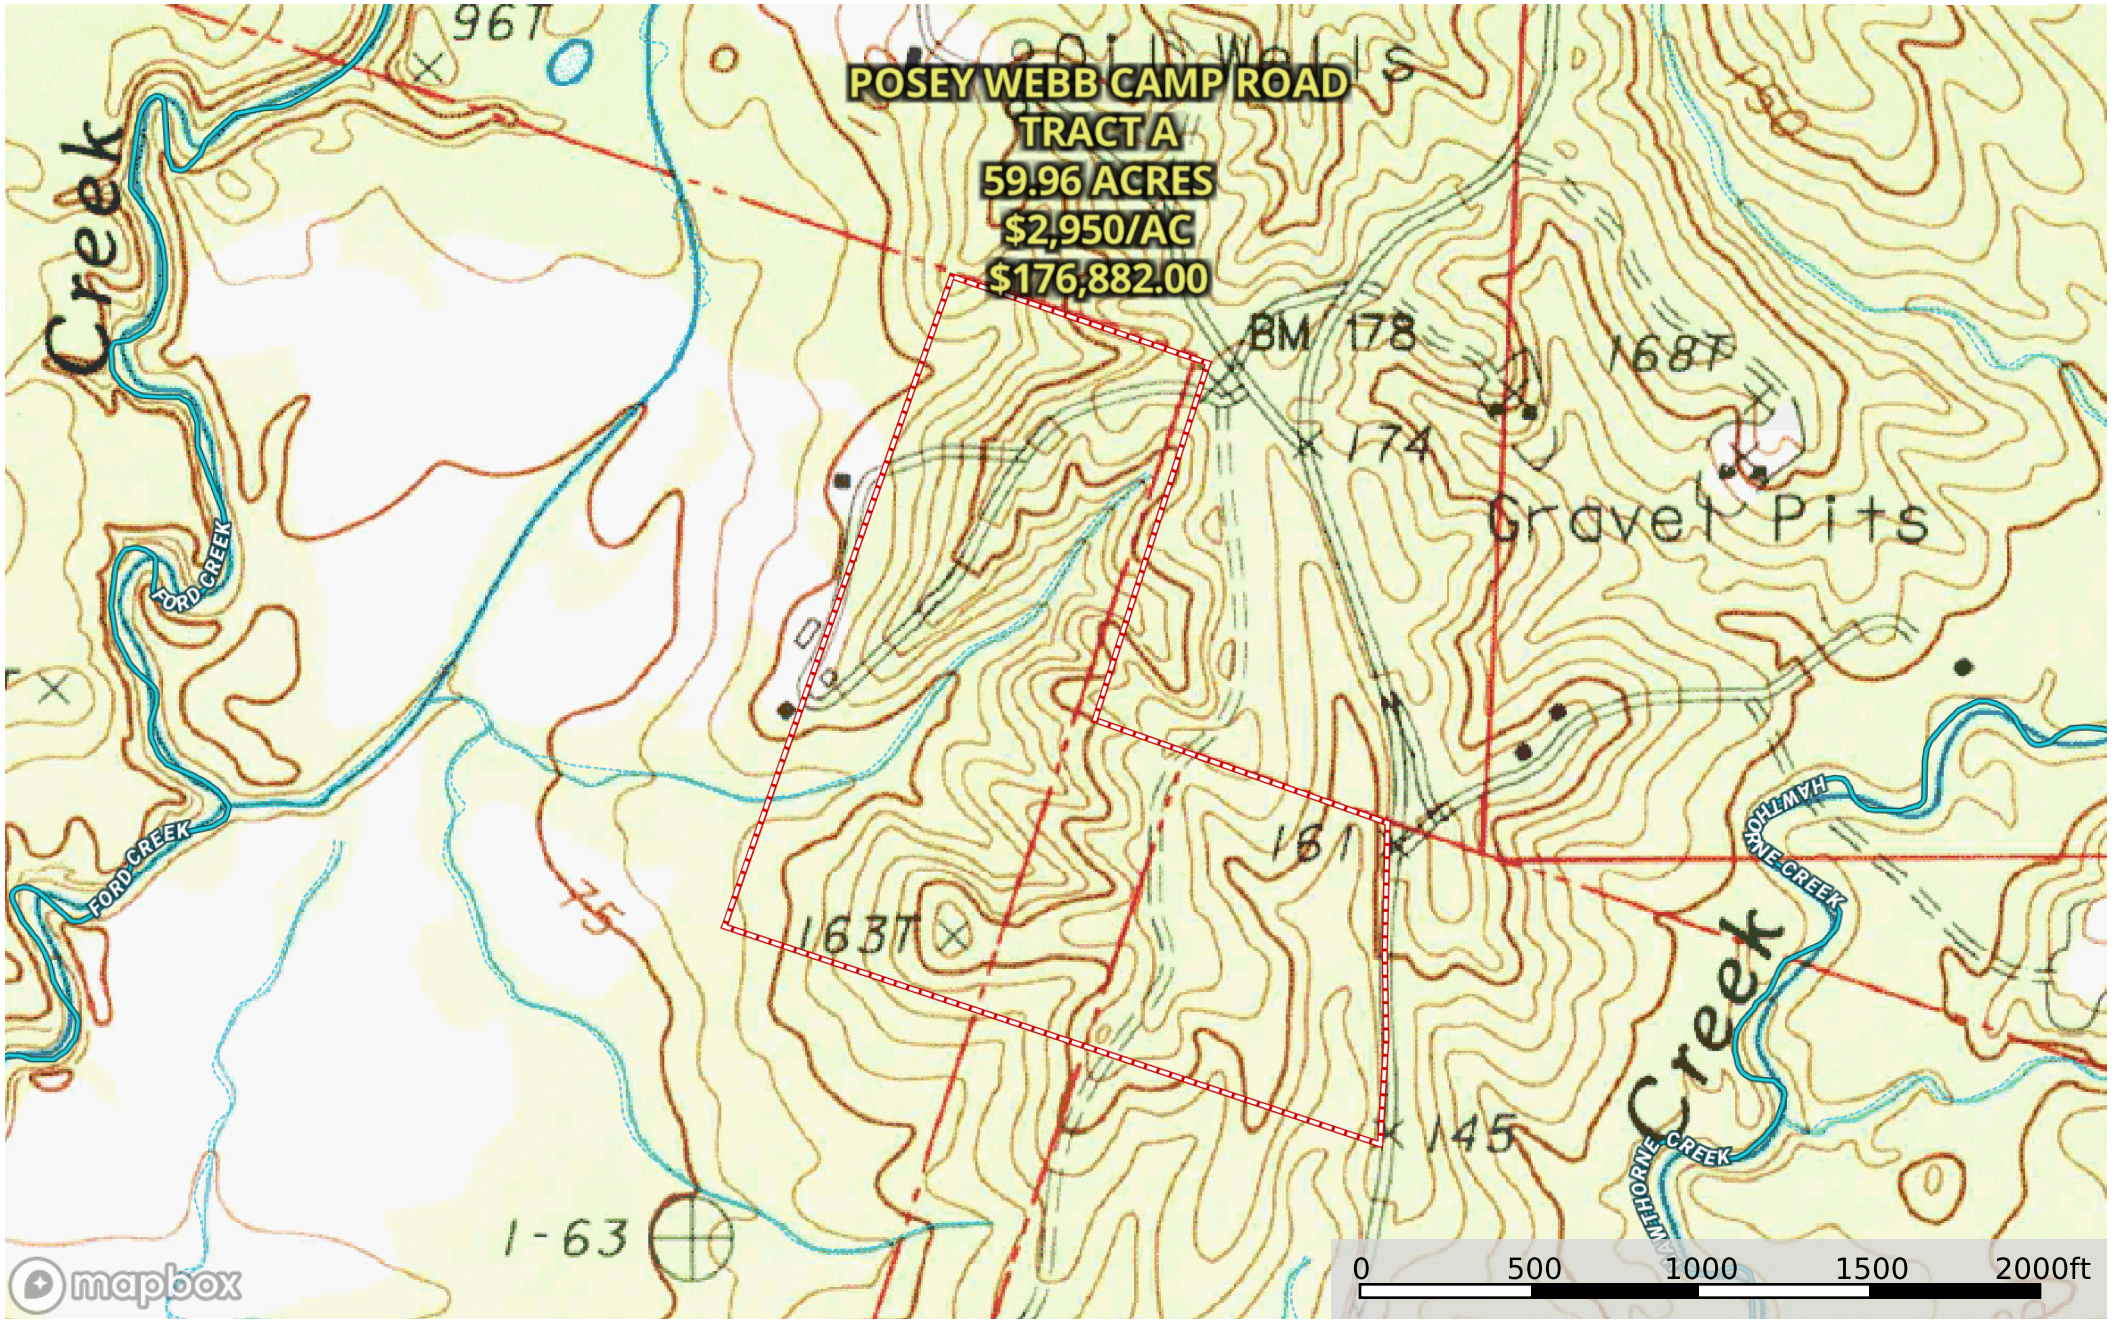

**Posey Webb Camp Road Tract A**  
Catahoula Parish, Louisiana, 59.96 AC +/-

- Boundary
- Stream, Intermittent
- River/Creek
- Water Body