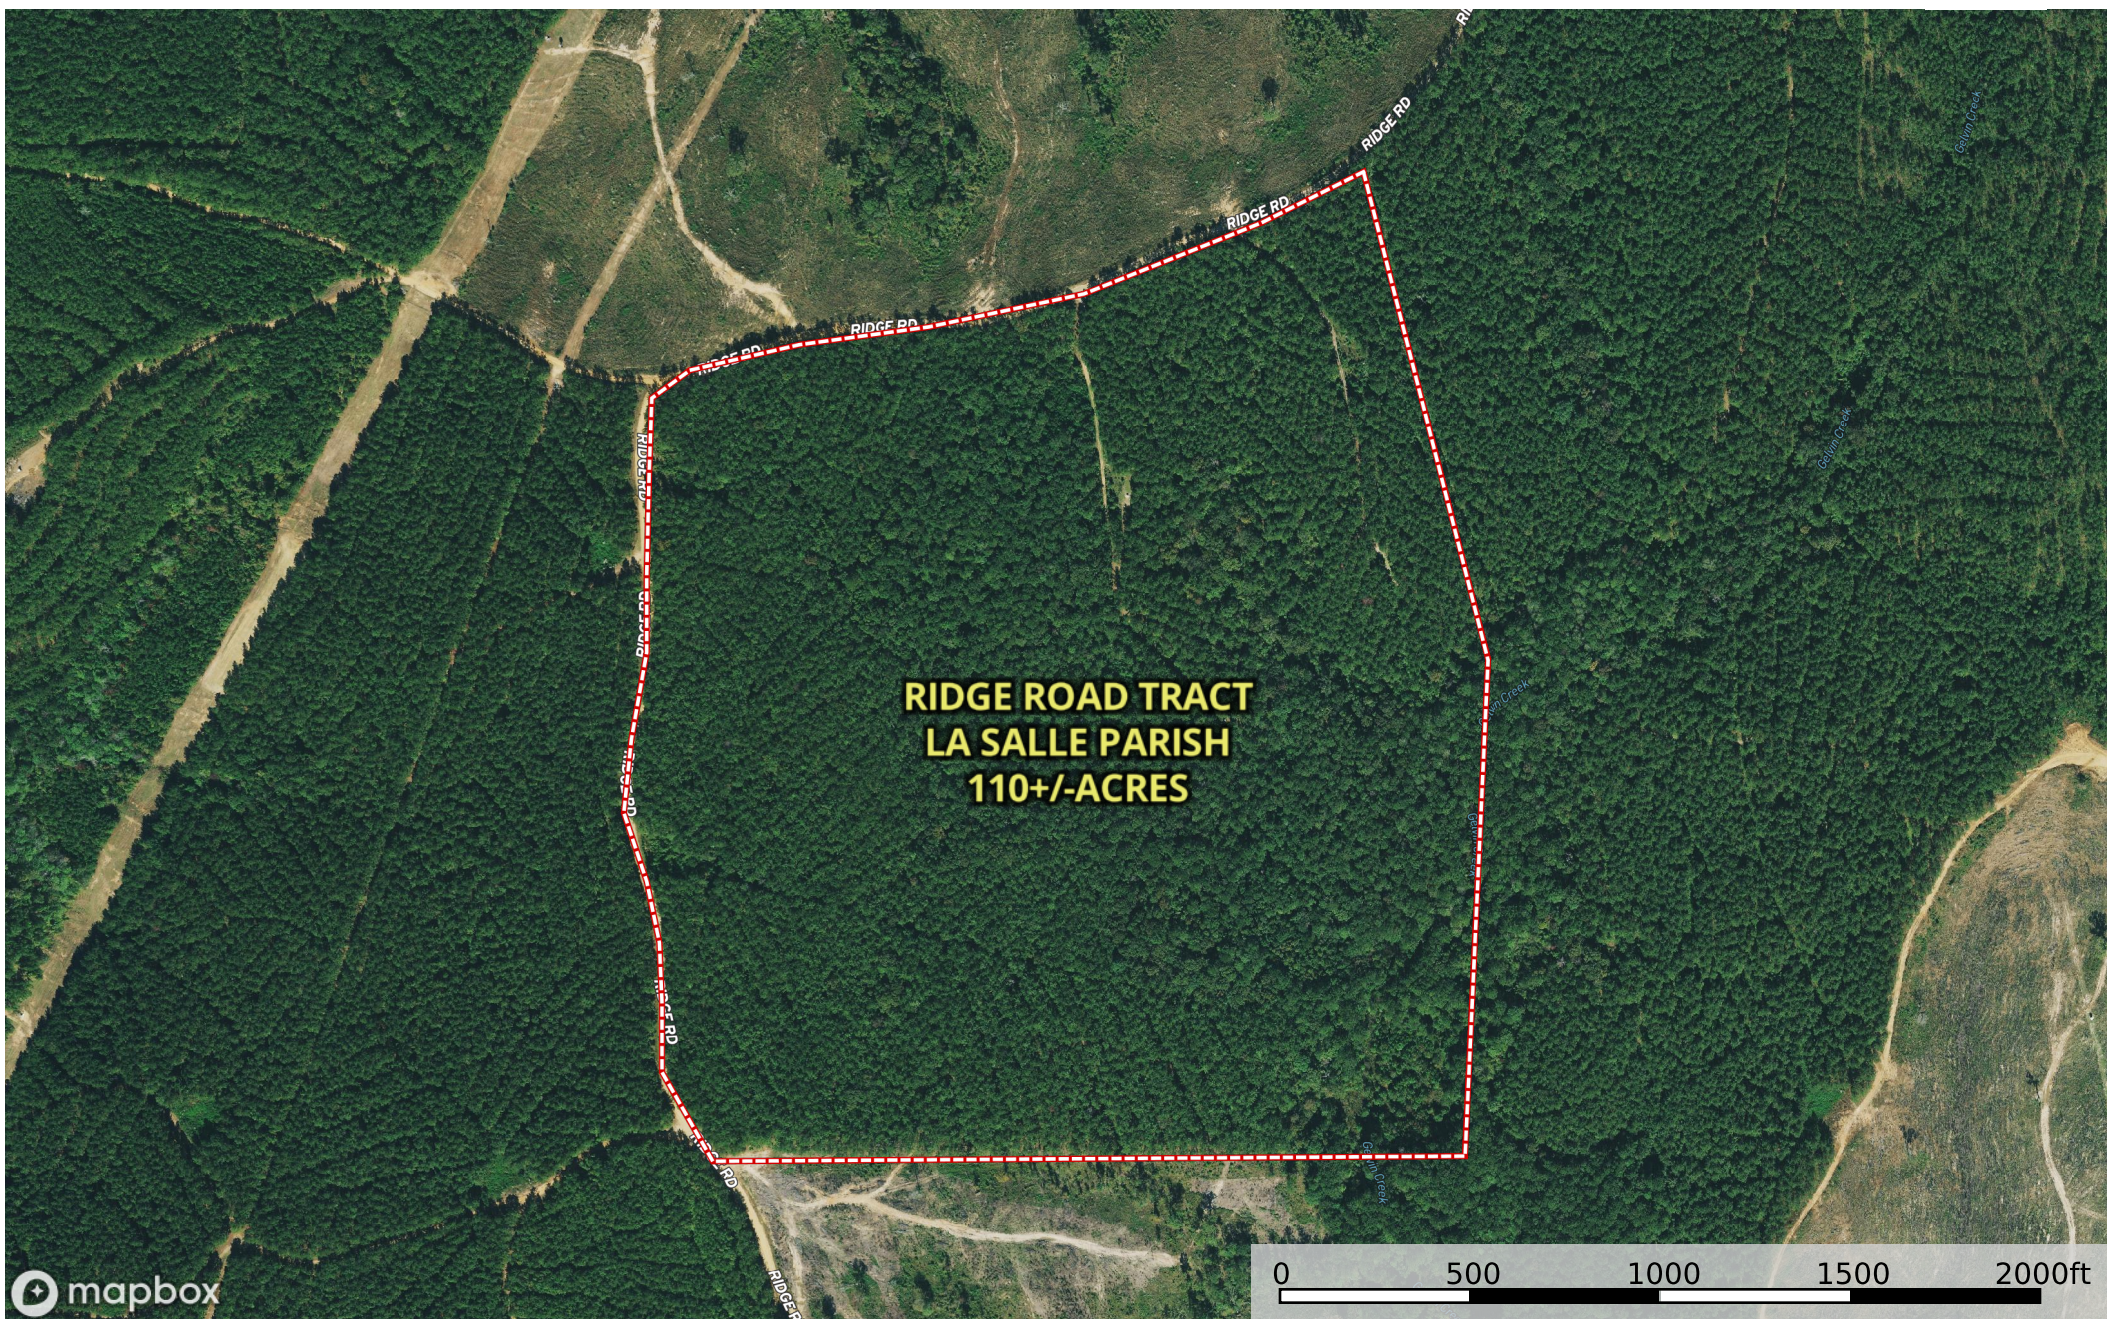

Ridge Road Tract of LaSalle Parish
La Salle Parish, Louisiana, 110.48 AC +/-

**RIDGE ROAD TRACT
LA SALLE PARISH
110+/-ACRES**

 Boundary