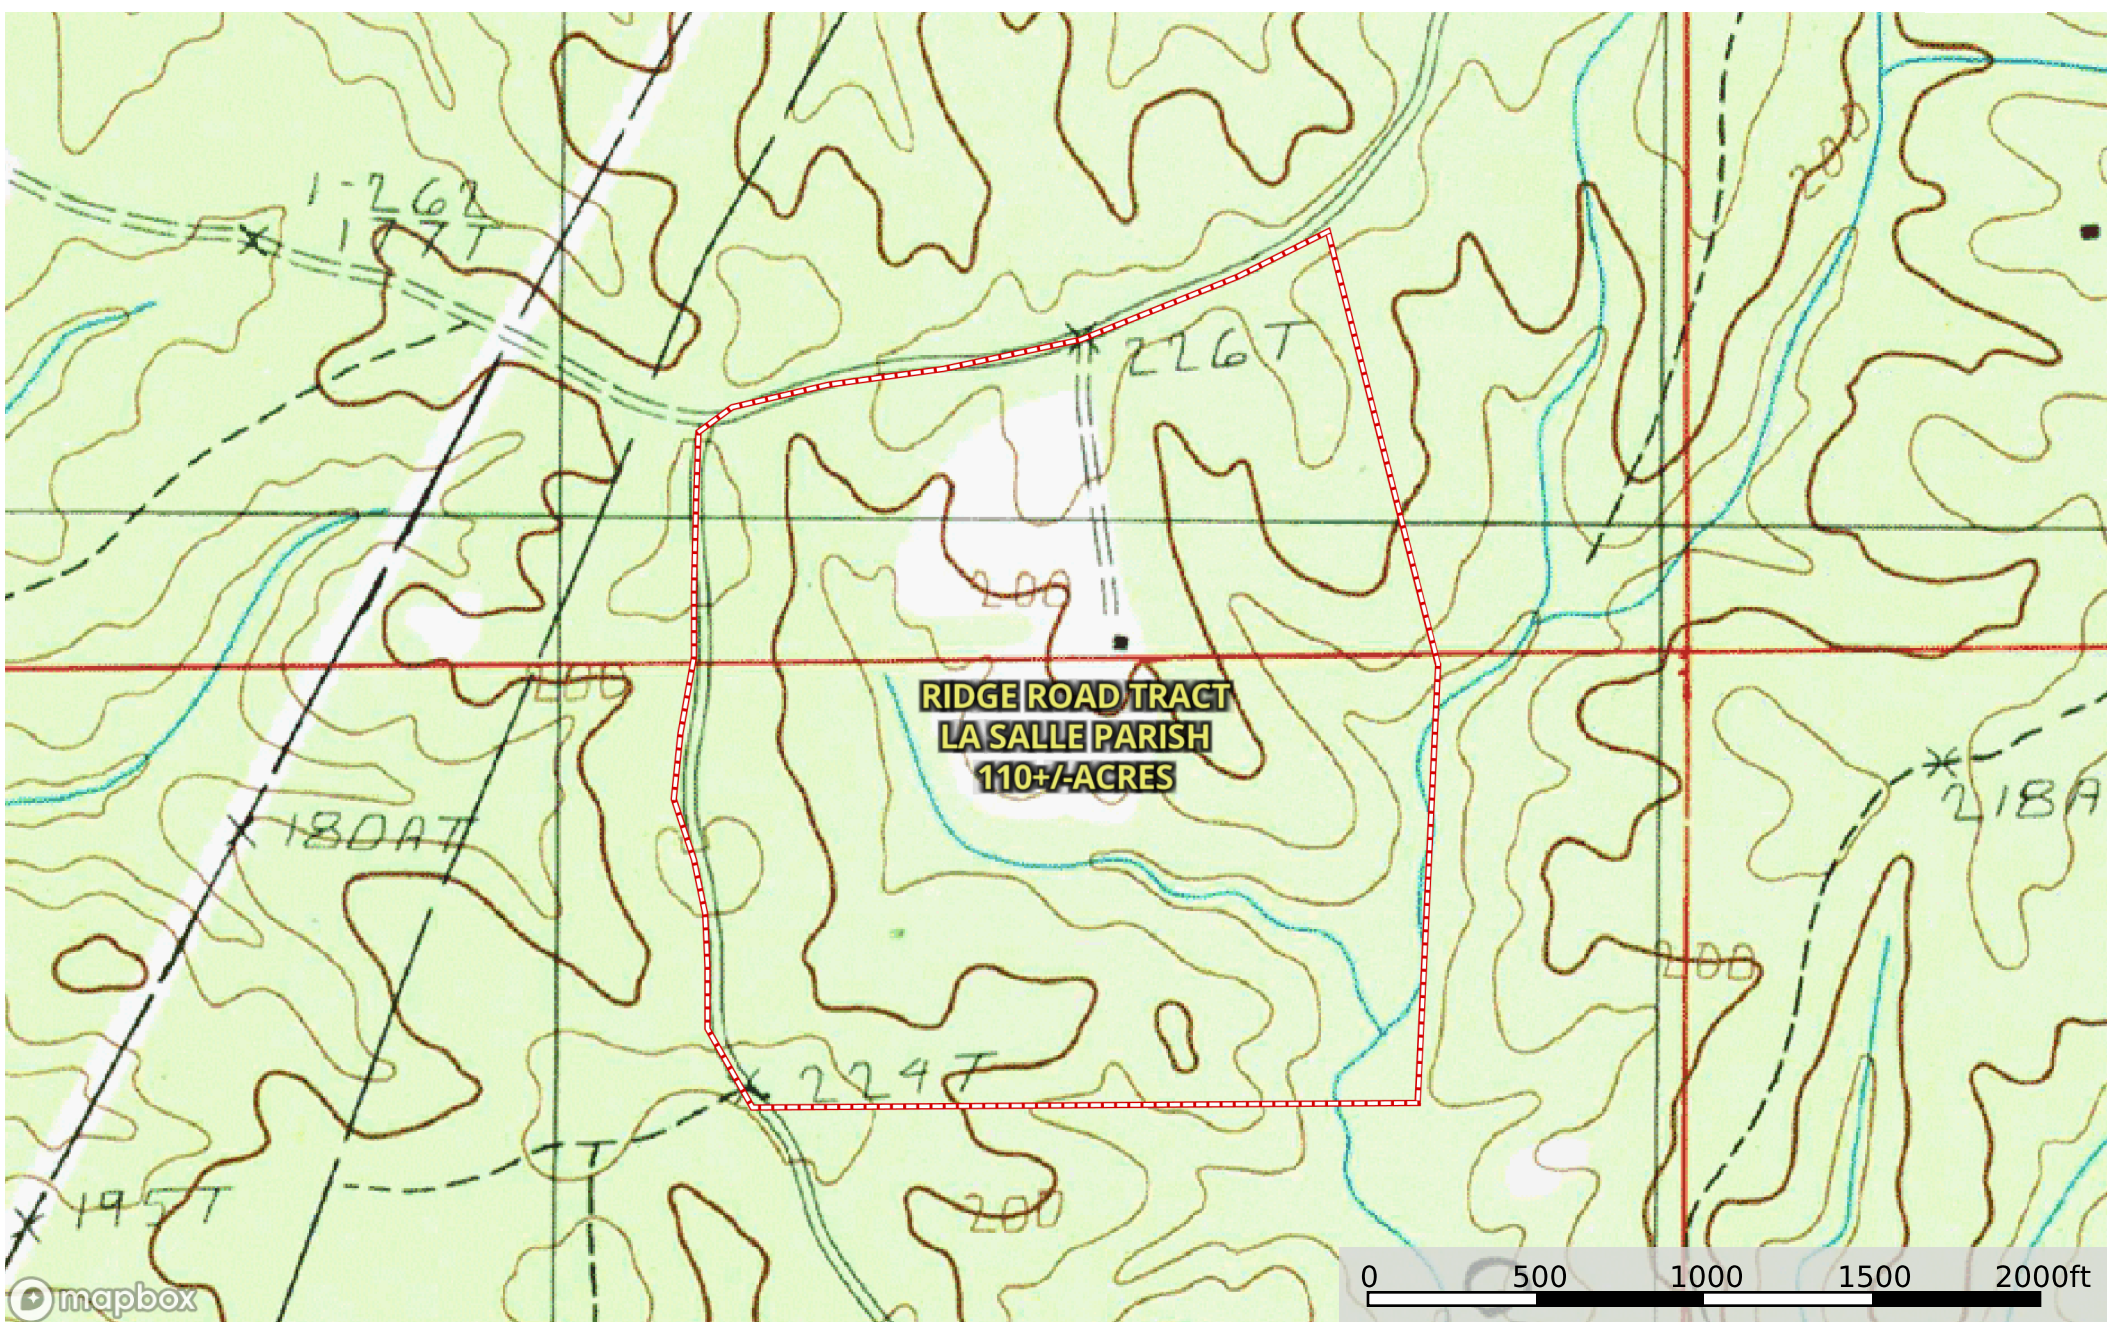

Ridge Road Tract of LaSalle Parish

La Salle Parish, Louisiana, 110.48 AC +/-

 Boundary