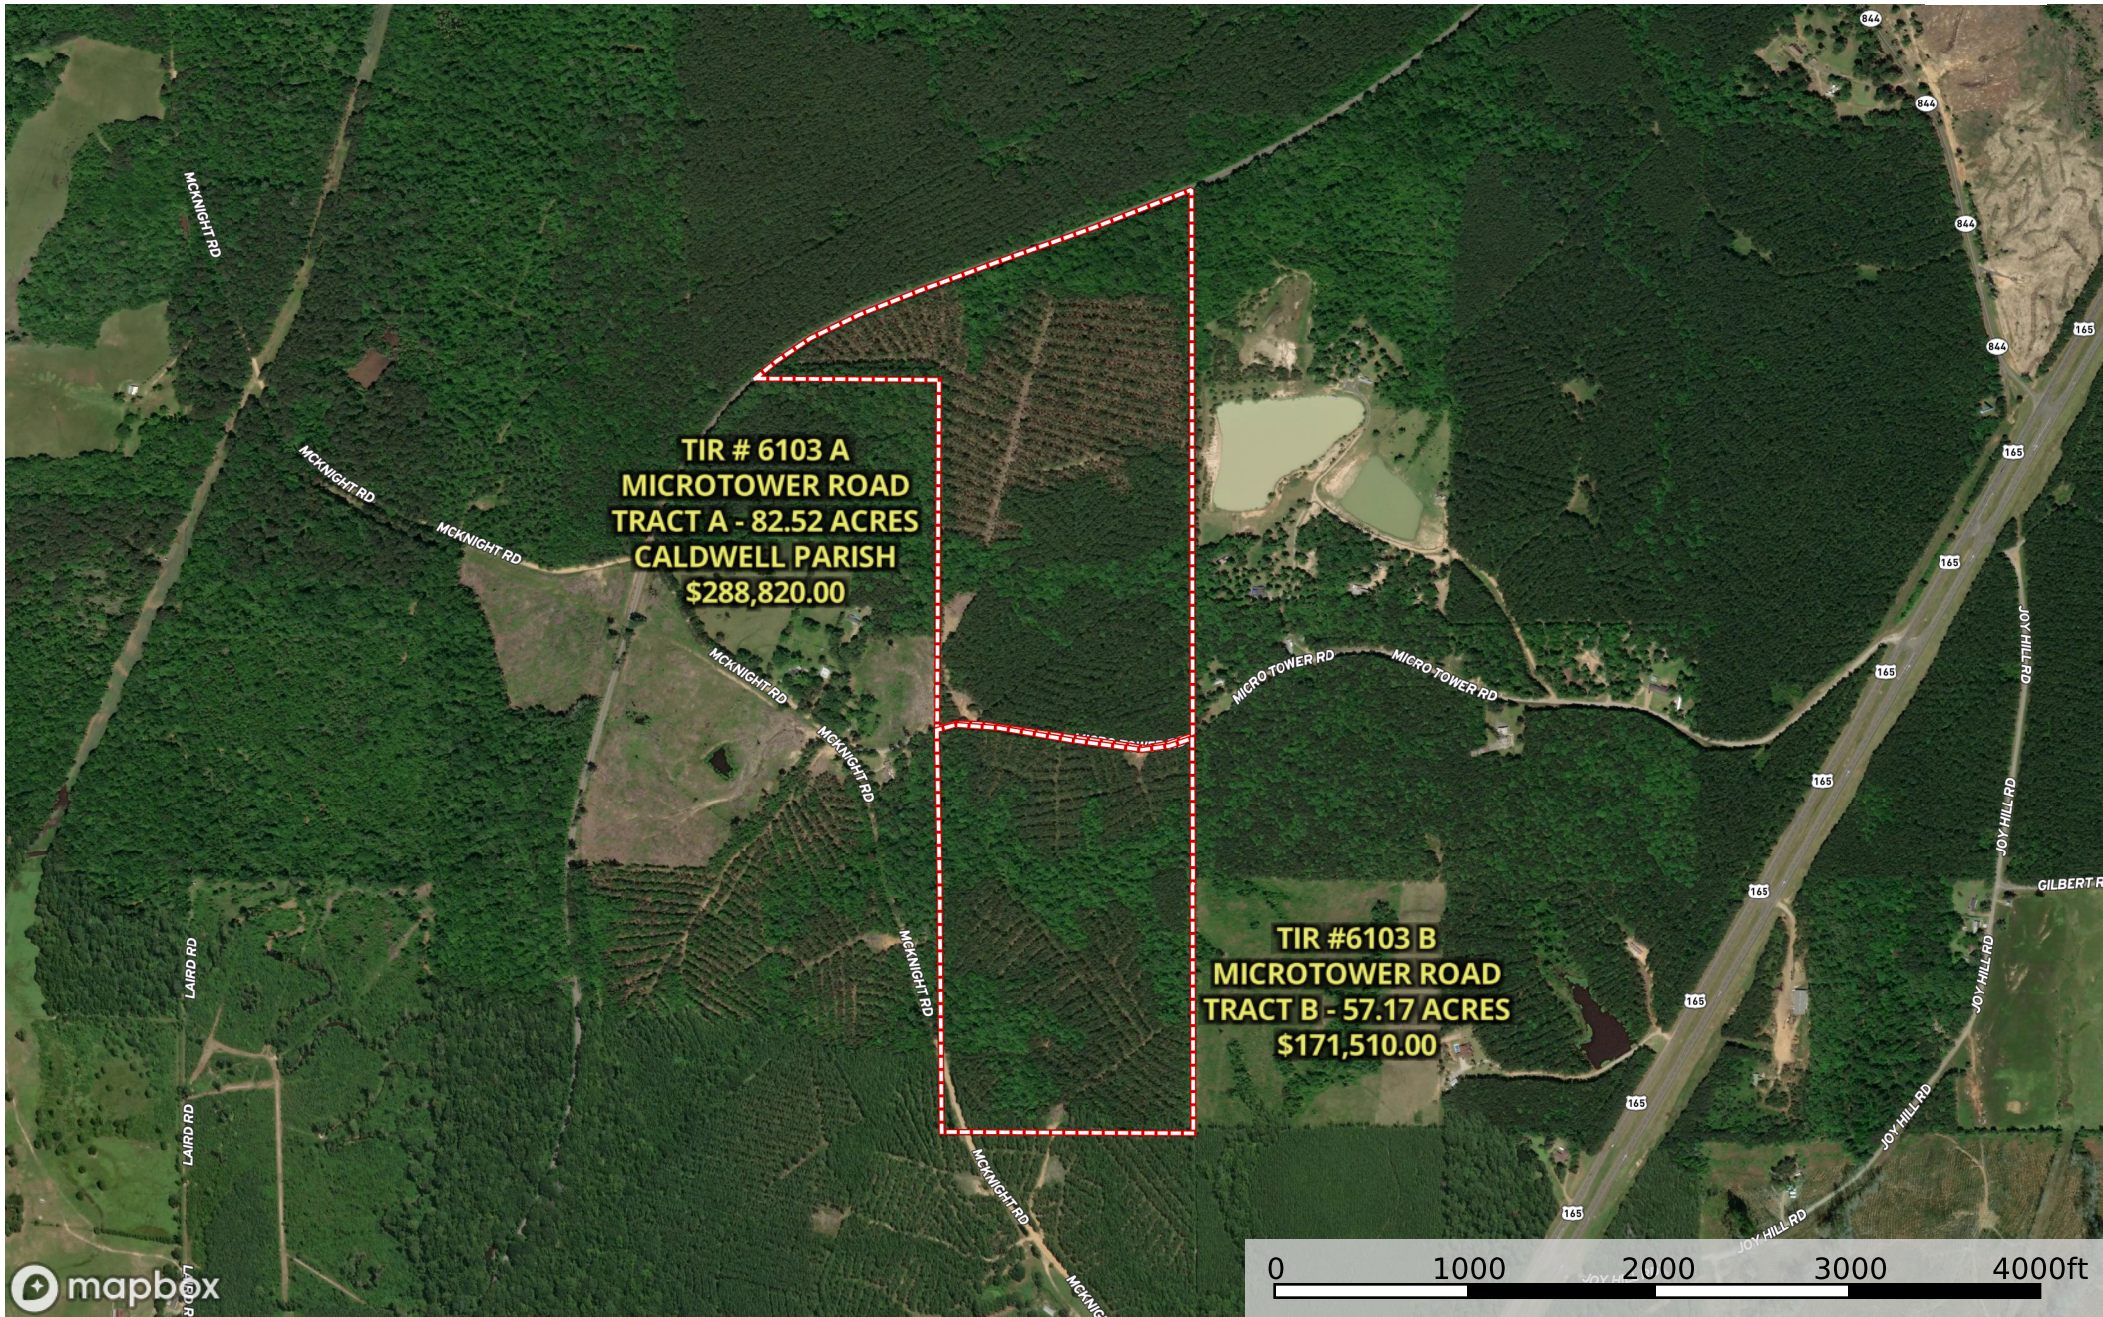

# MICROTOWER ROAD TRACTS A & B

Caldwell Parish, Louisiana, 82.52 AC +/-

 Boundary