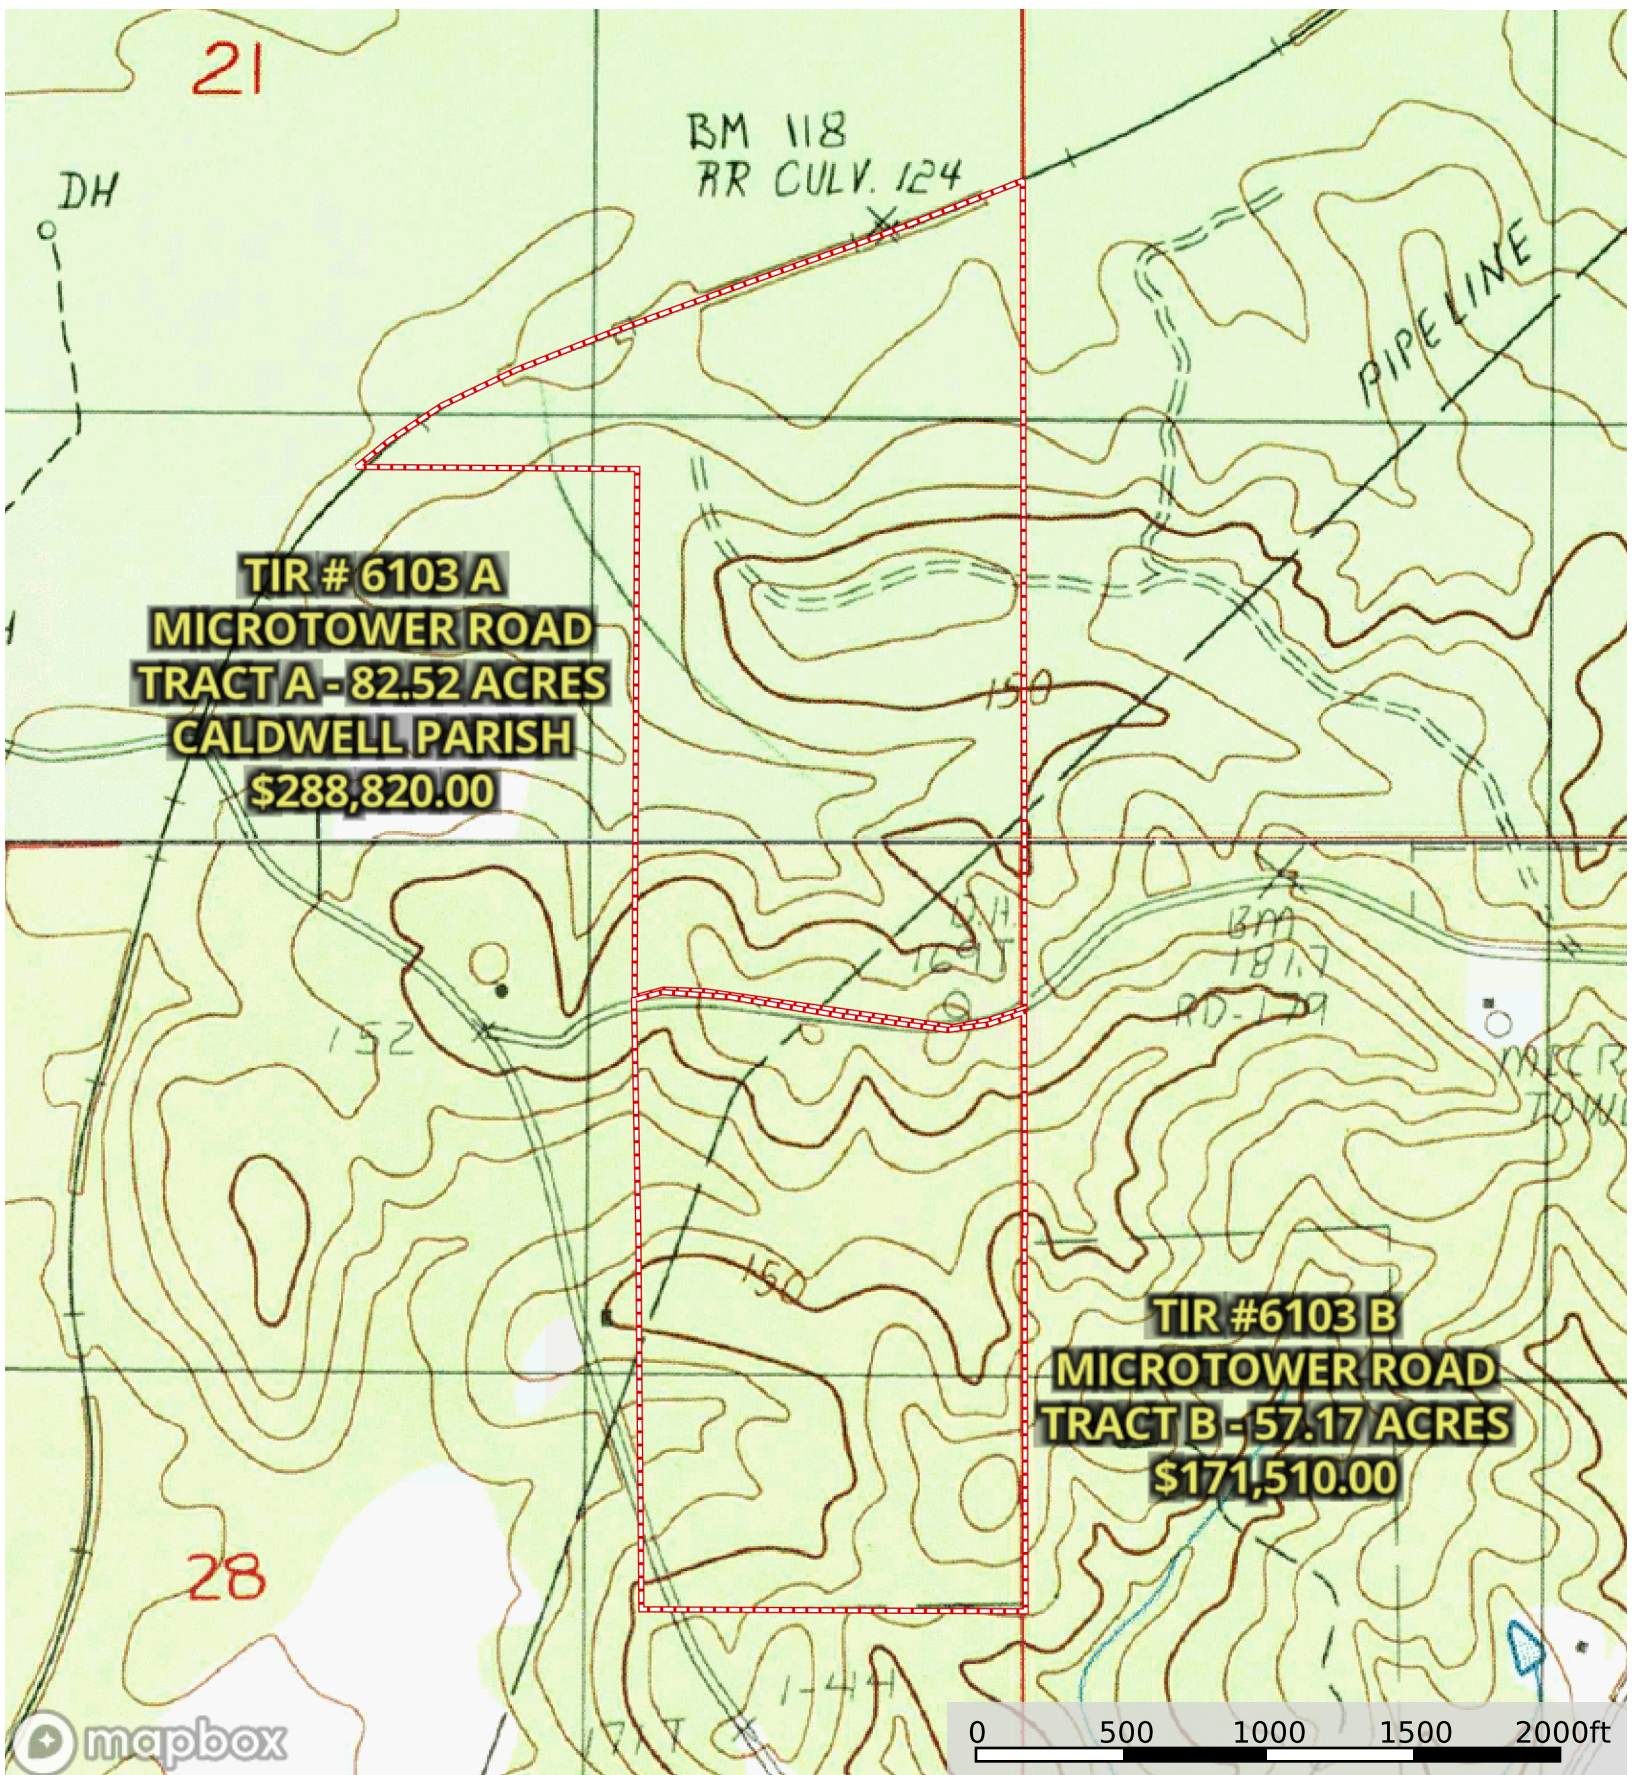

# MICROTOWER ROAD TRACTS A & B

Caldwell Parish, Louisiana, 82.52 AC +/-

Boundary