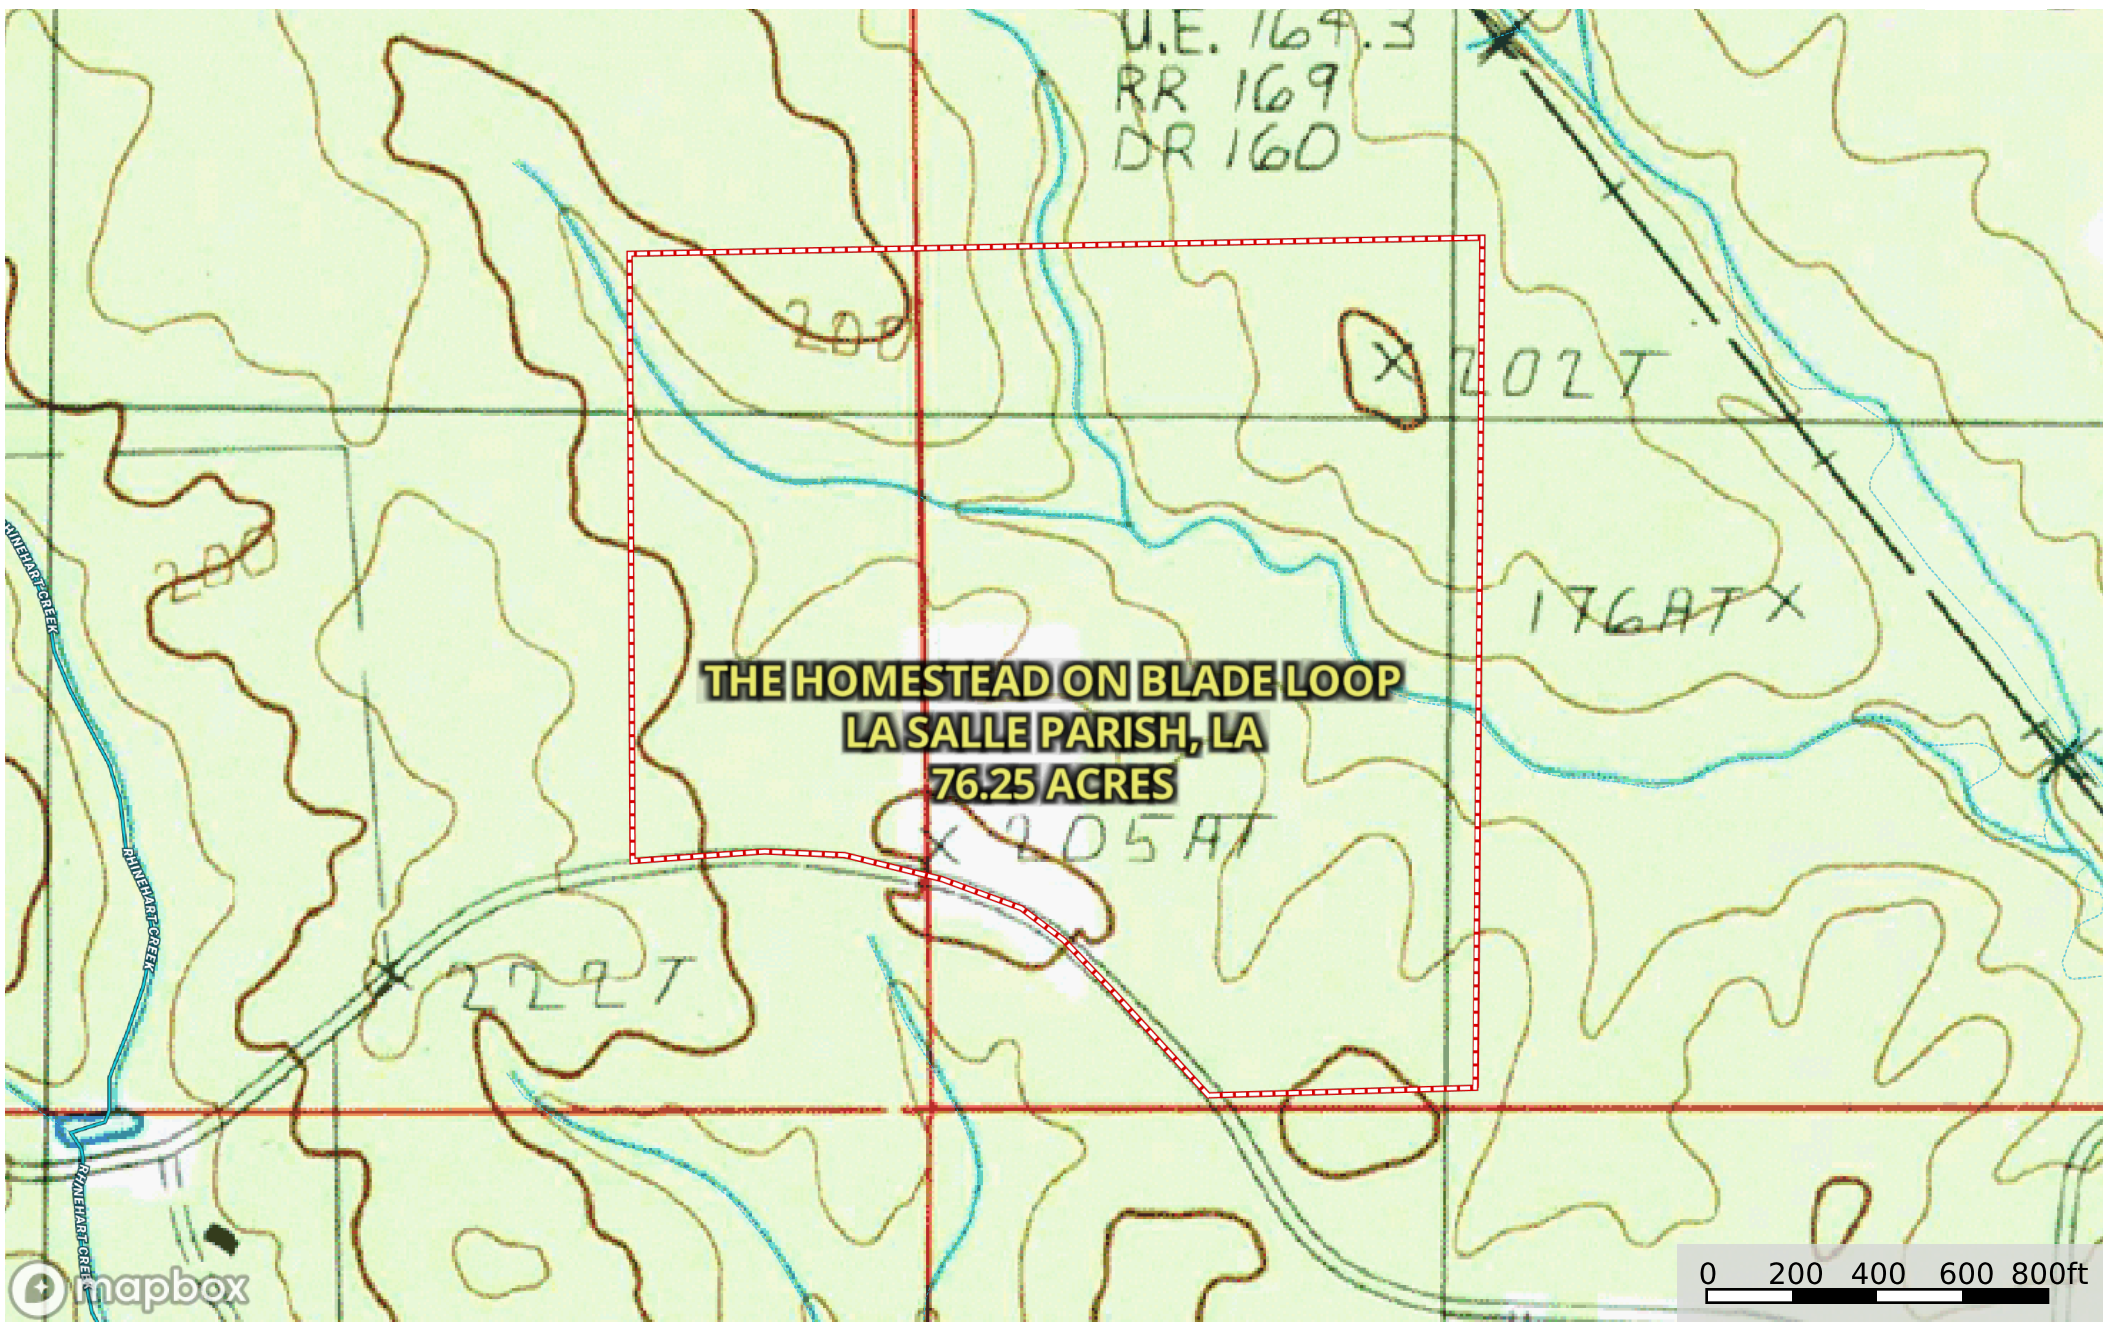

The Homestead on Blade Loop
La Salle Parish, Louisiana, 76.25 AC +/-

- Boundary
- Stream, Intermittent
- River/Creek
- Water Body