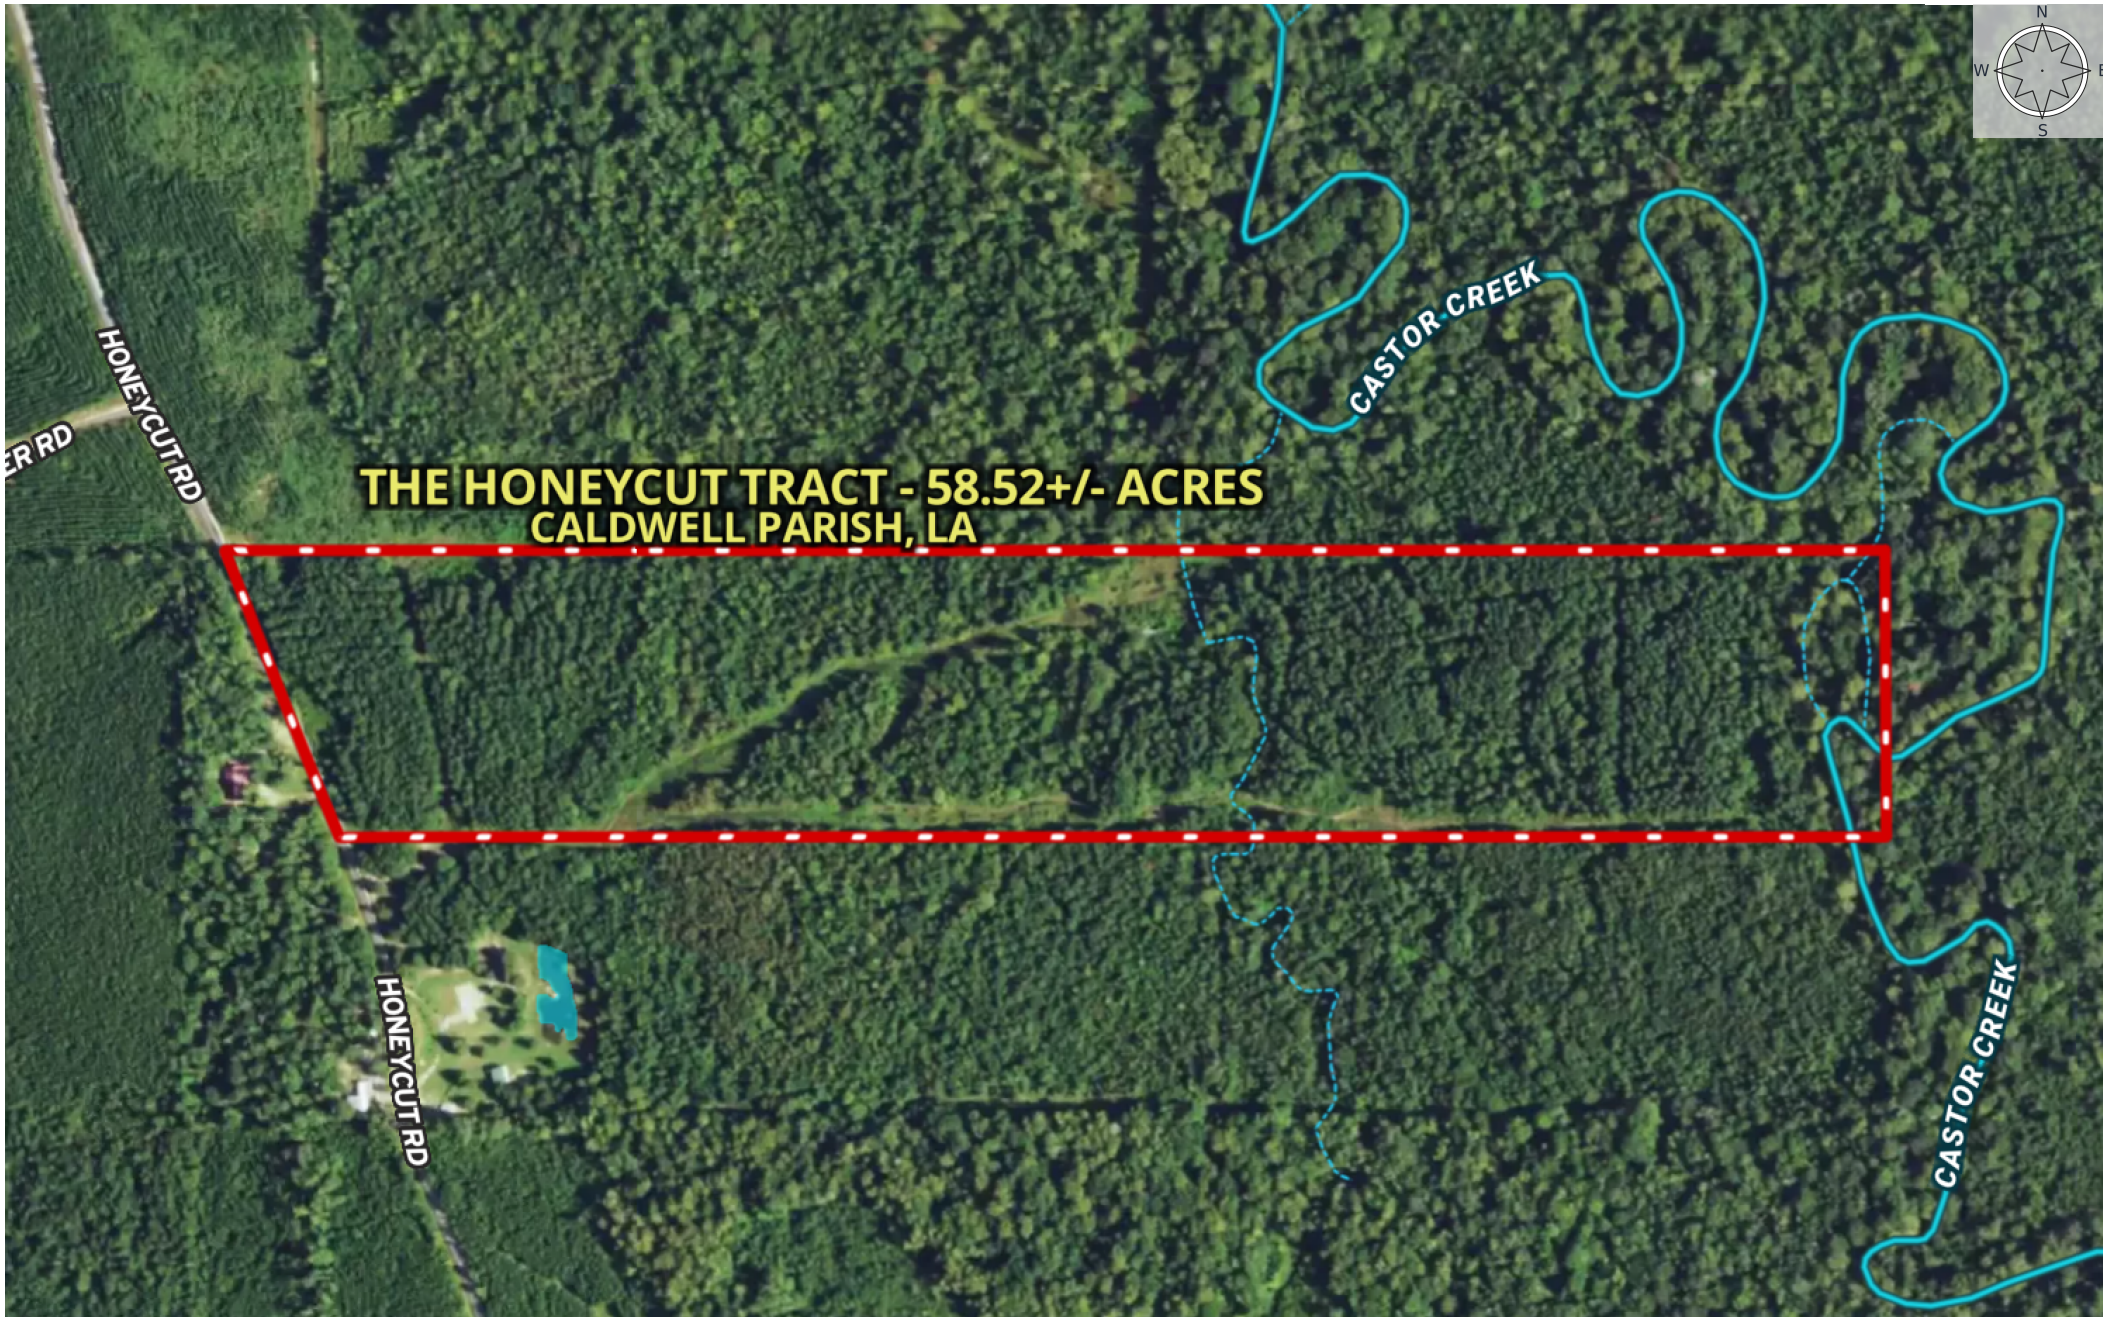

The Honeycut Tract

Louisiana, AC +/-

THE HONEYCUT TRACT - 58.52+/- ACRES
CALDWELL PARISH, LA

-  Boundary
-  Stream, Intermittent
-  River/Creek
-  Water Body