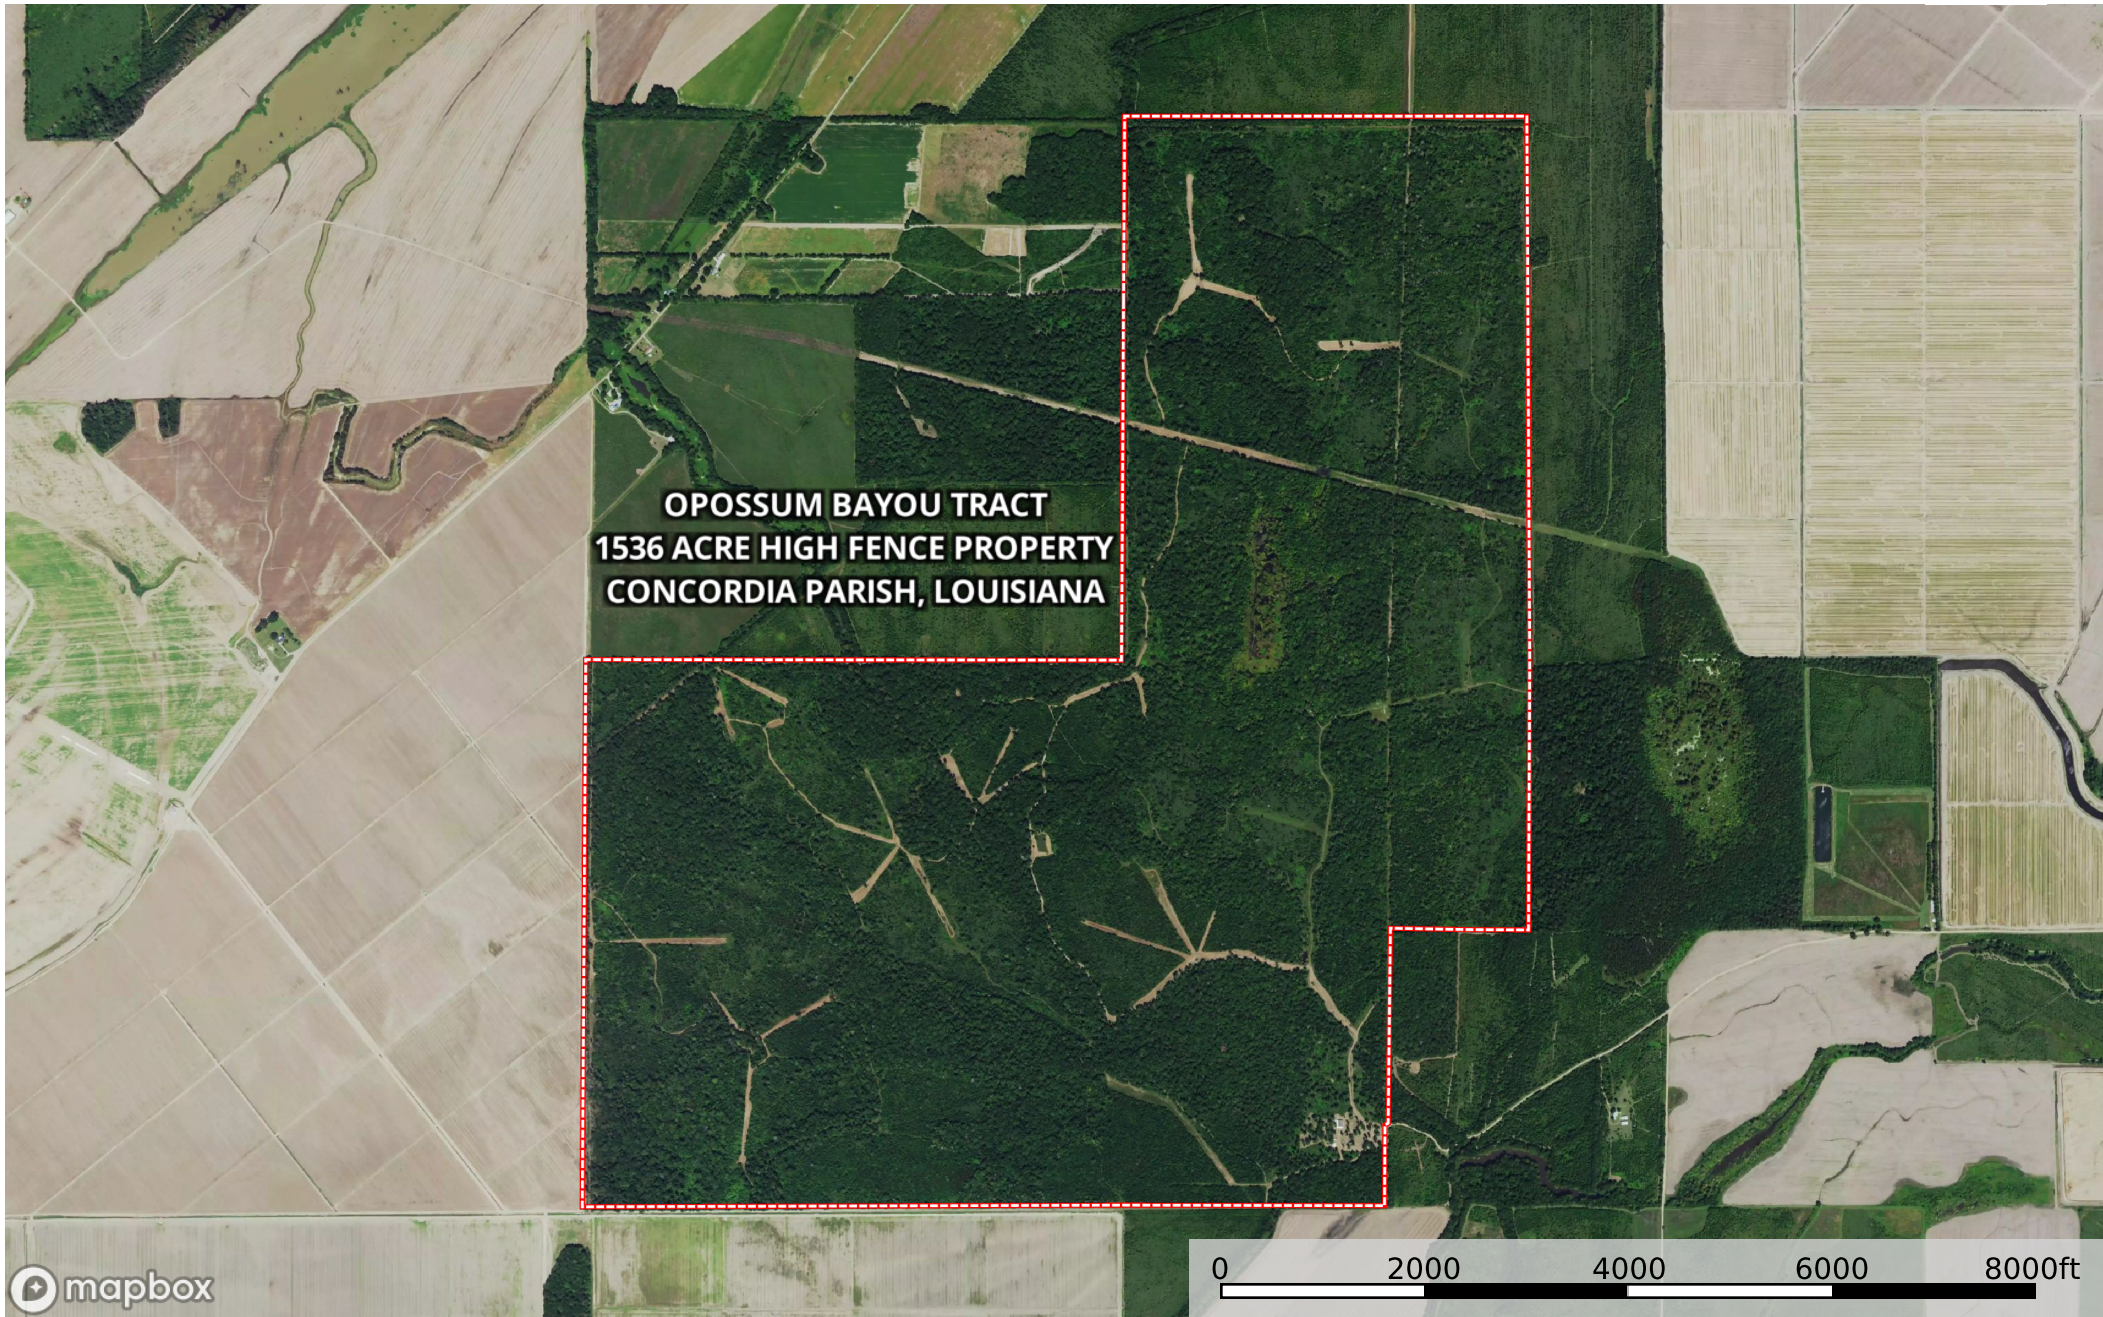

**Opossum Bayou High Fence Tract**  
Concordia Parish, Louisiana, 1536 AC +/-

Boundary

**Paul Ferrell**

P: (318) 792-1893

[mossyoakpropertiesla.com](http://mossyoakpropertiesla.com)

362 Airport Road - Natchez, MS 39120