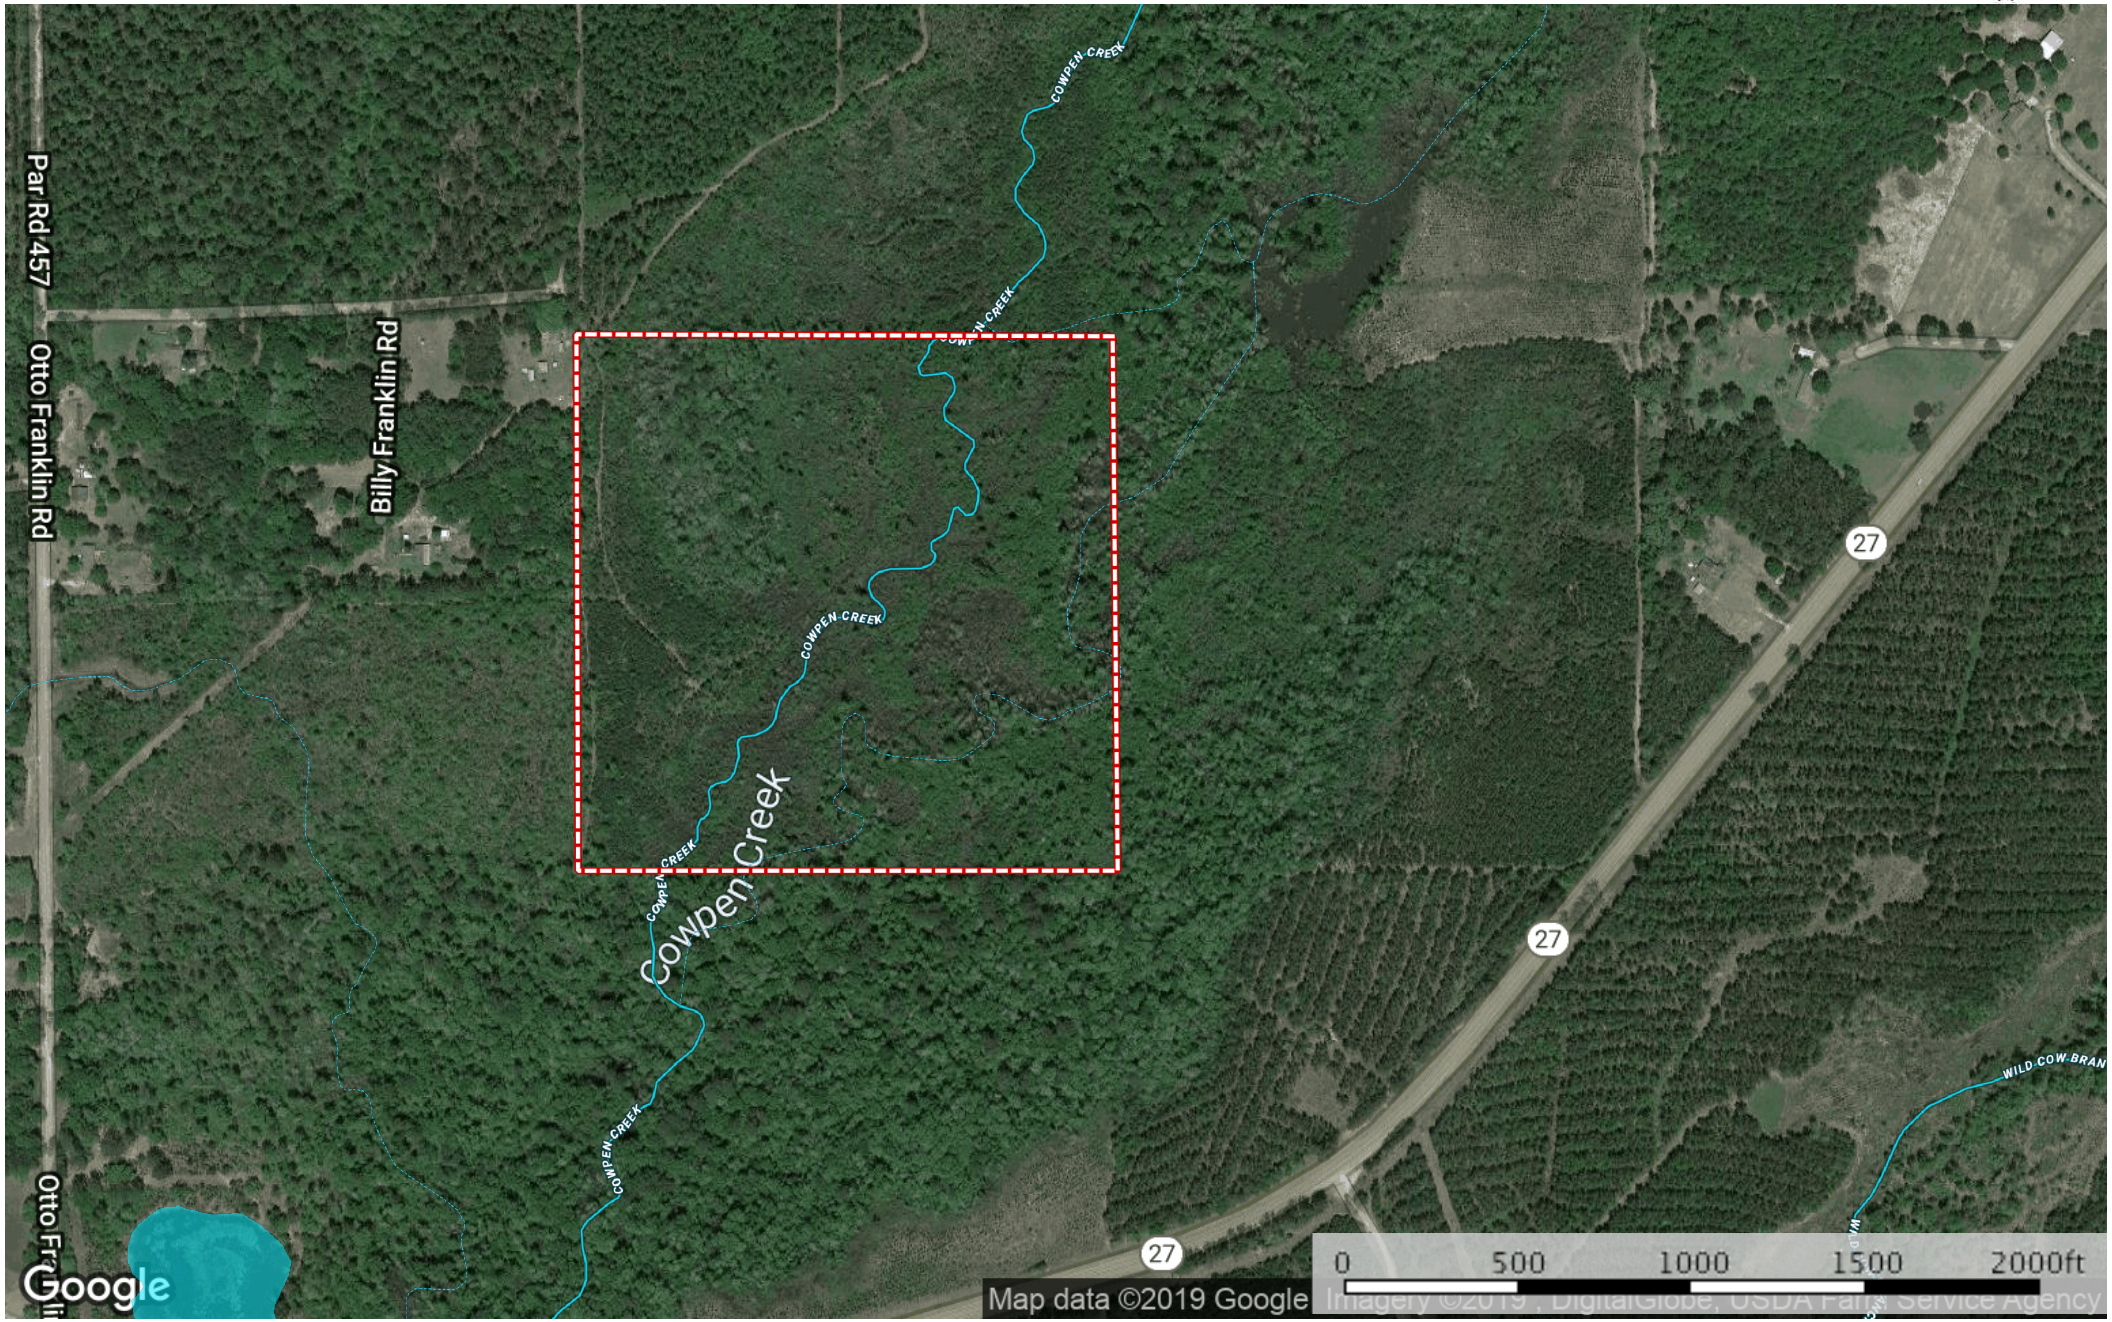

Otto Franklin Road Tract, Beauregard Parish, 40 Acres +/- Beauregard Parish, Louisiana, 40 AC +/-

- Boundary
- Stream, Intermittent
- River/Creek
- Water Body