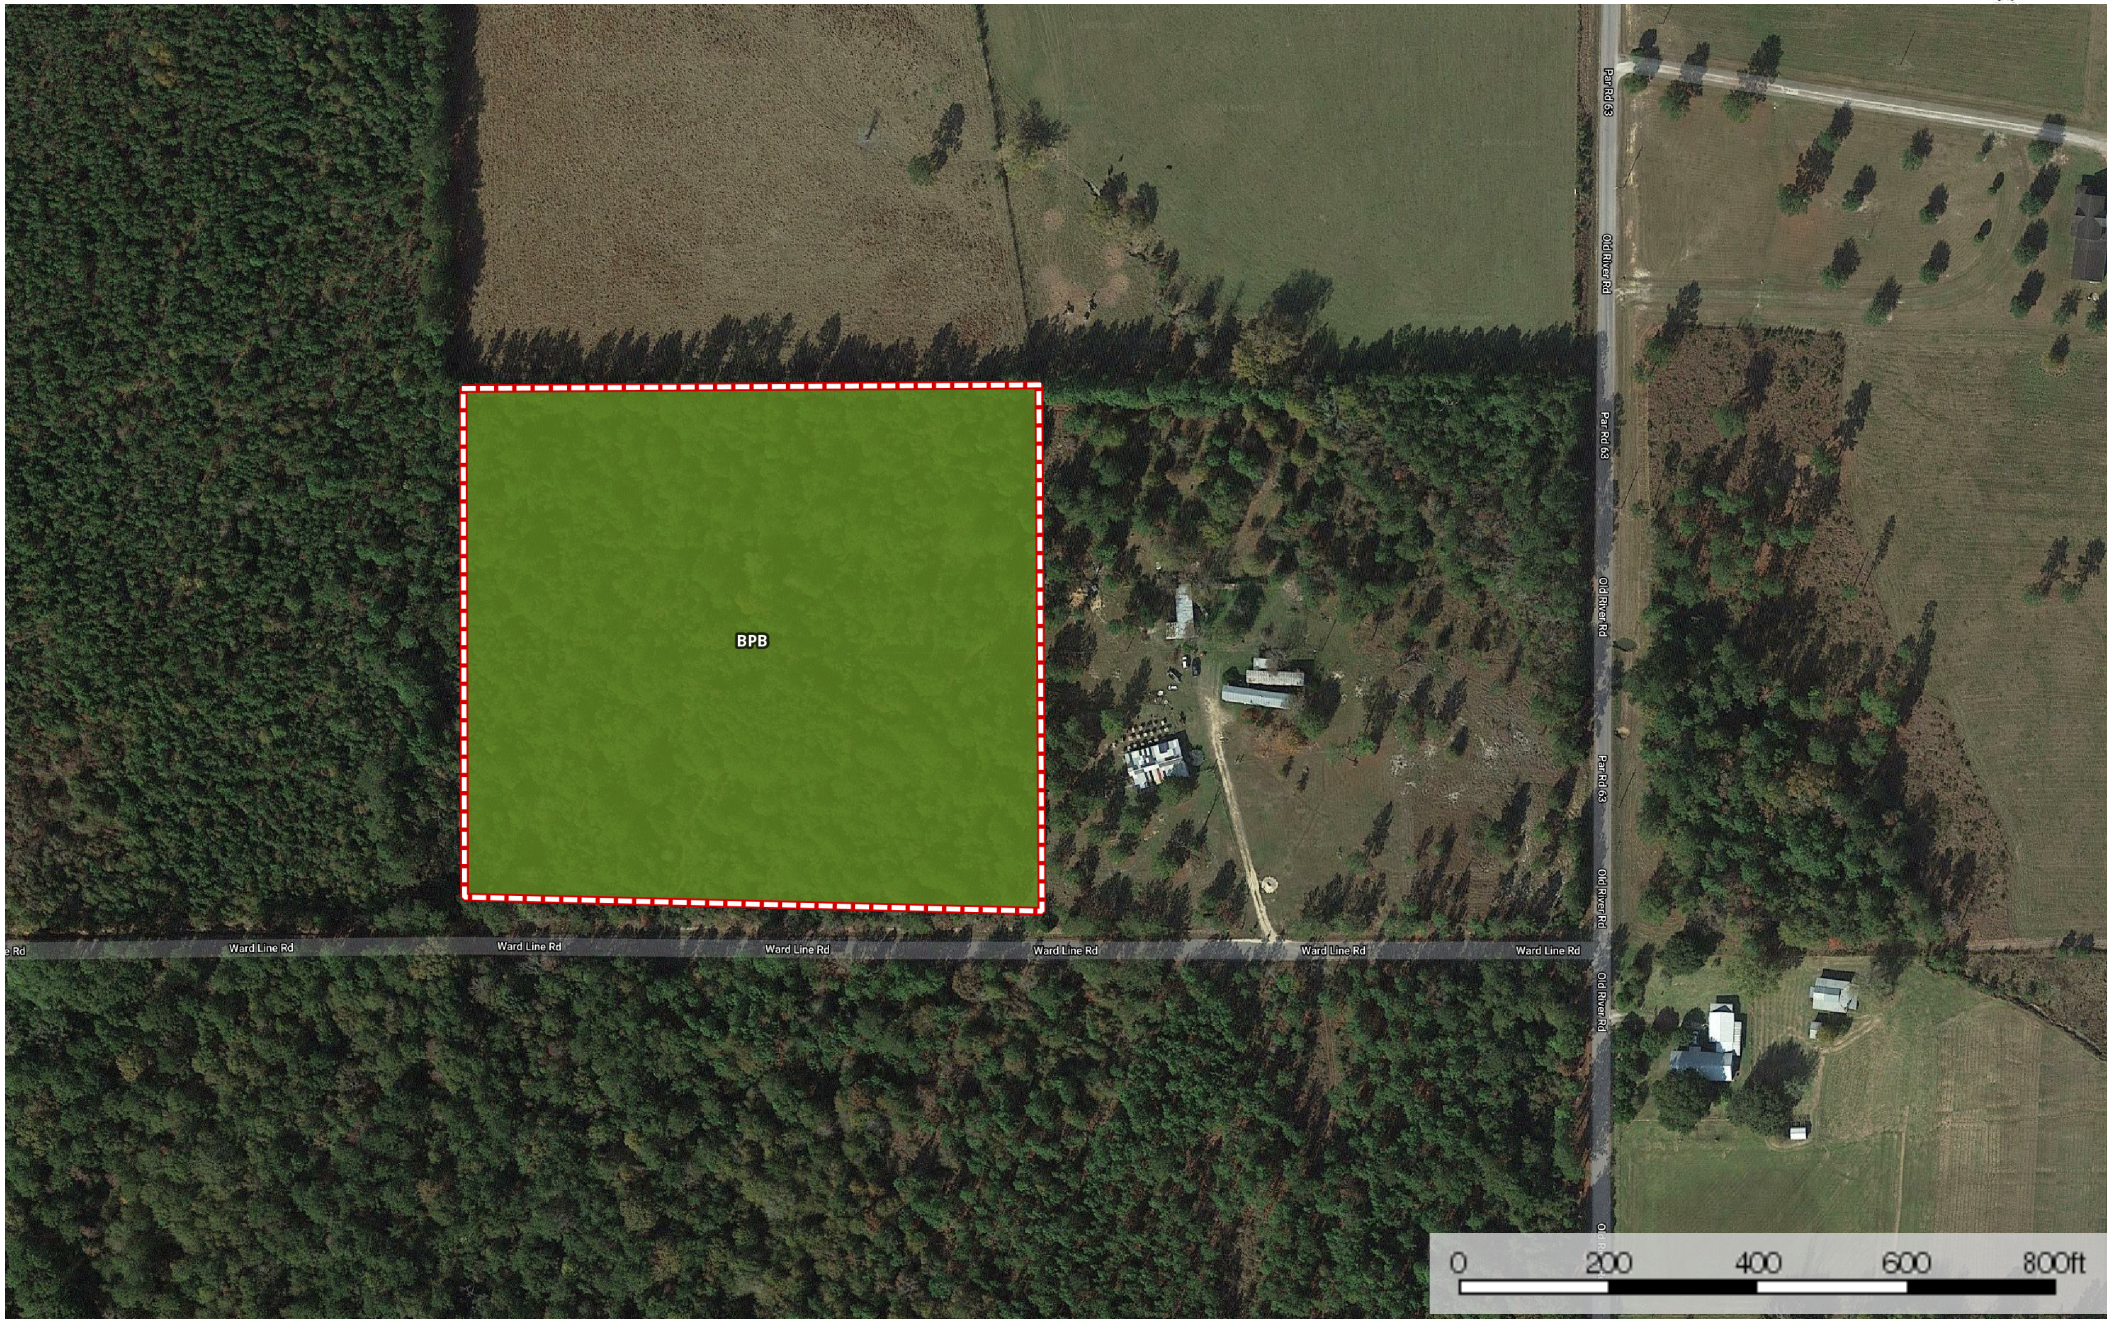

# Ward Line Road Tract, Beauregard Parish, 10 Acres +/- Beauregard Parish, Louisiana, AC +/-

 Boundary

|  Boundary 9.2 ac

SOIL CODE	SOIL DESCRIPTION	ACRES	%	CAP
BpB	Blevins very fine sandy loam, 1 to 3 percent slopes	9.2	100.0	2e
TOTALS		9.2	100%	2.0

### Capability Legend

Increased Limitations and Hazards

Decreased Adaptability and Freedom of Choice Users

Land, Capability

								
	1	2	3	4	5	6	7	8
'Wild Life'	•	•	•	•	•	•	•	•
Forestry	•	•	•	•	•	•	•	
Limited	•	•	•	•	•	•	•	
Moderate	•	•	•	•	•	•		
Intense	•	•	•	•	•			
Limited	•	•	•	•				
Moderate	•	•	•					
Intense	•	•						
Very Intense	•							

### Grazing Cultivation

(c) climatic limitations (e) susceptibility to erosion

(s) soil limitations within the rooting zone (w) excess of water