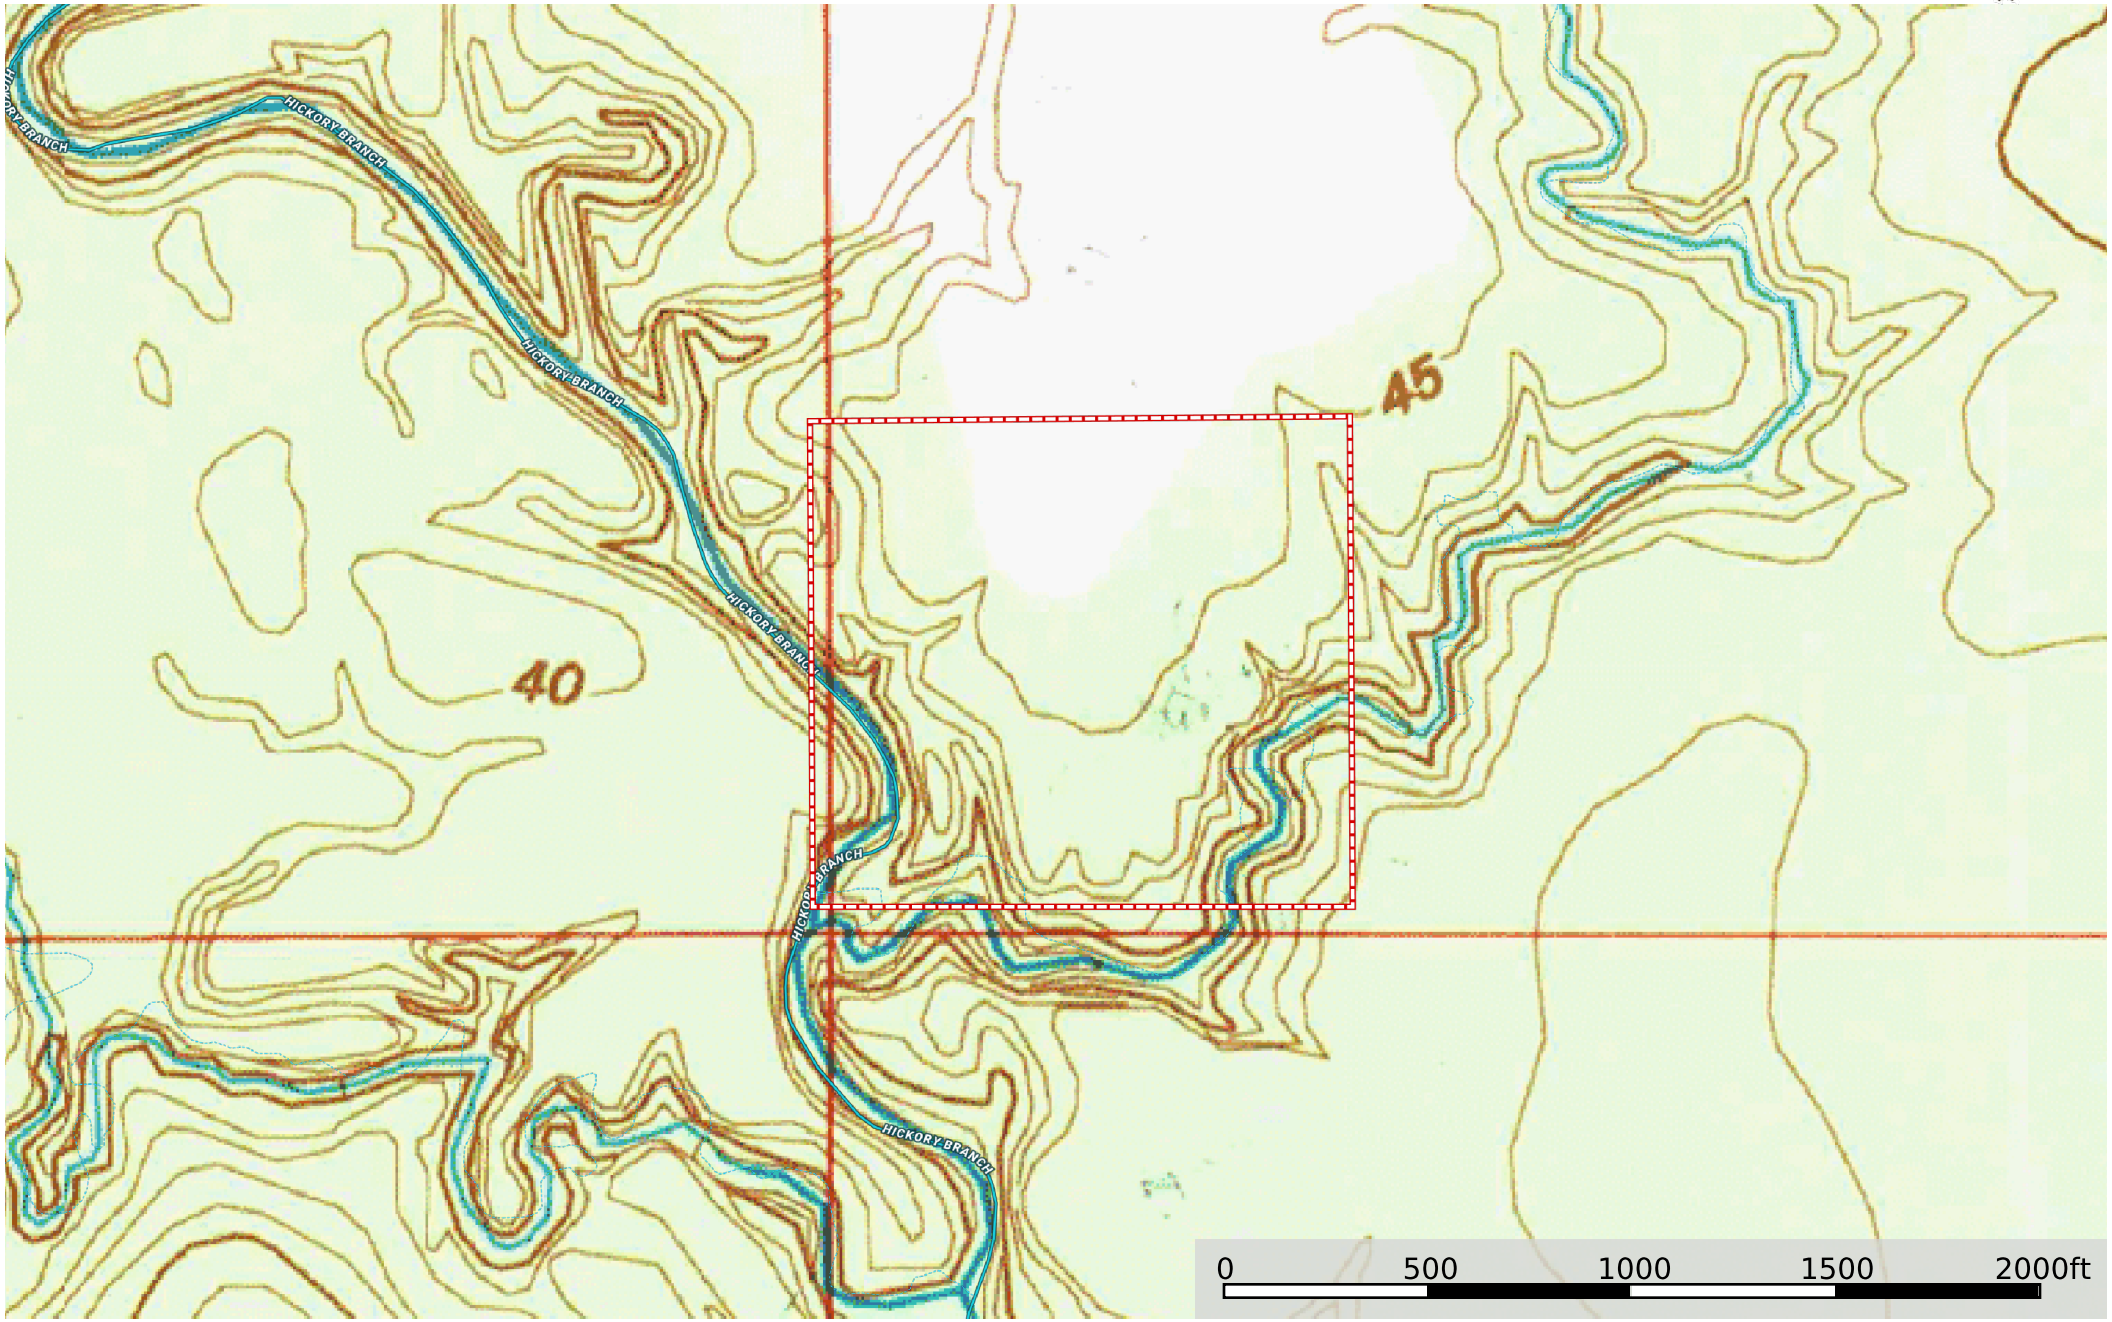

# Hickory Branch Creek Tract, Beauregard Parish, 40 Acres

Beauregard Parish, Louisiana, 40 AC +/-

- Boundary
- Stream, Intermittent
- River/Creek
- Water Body