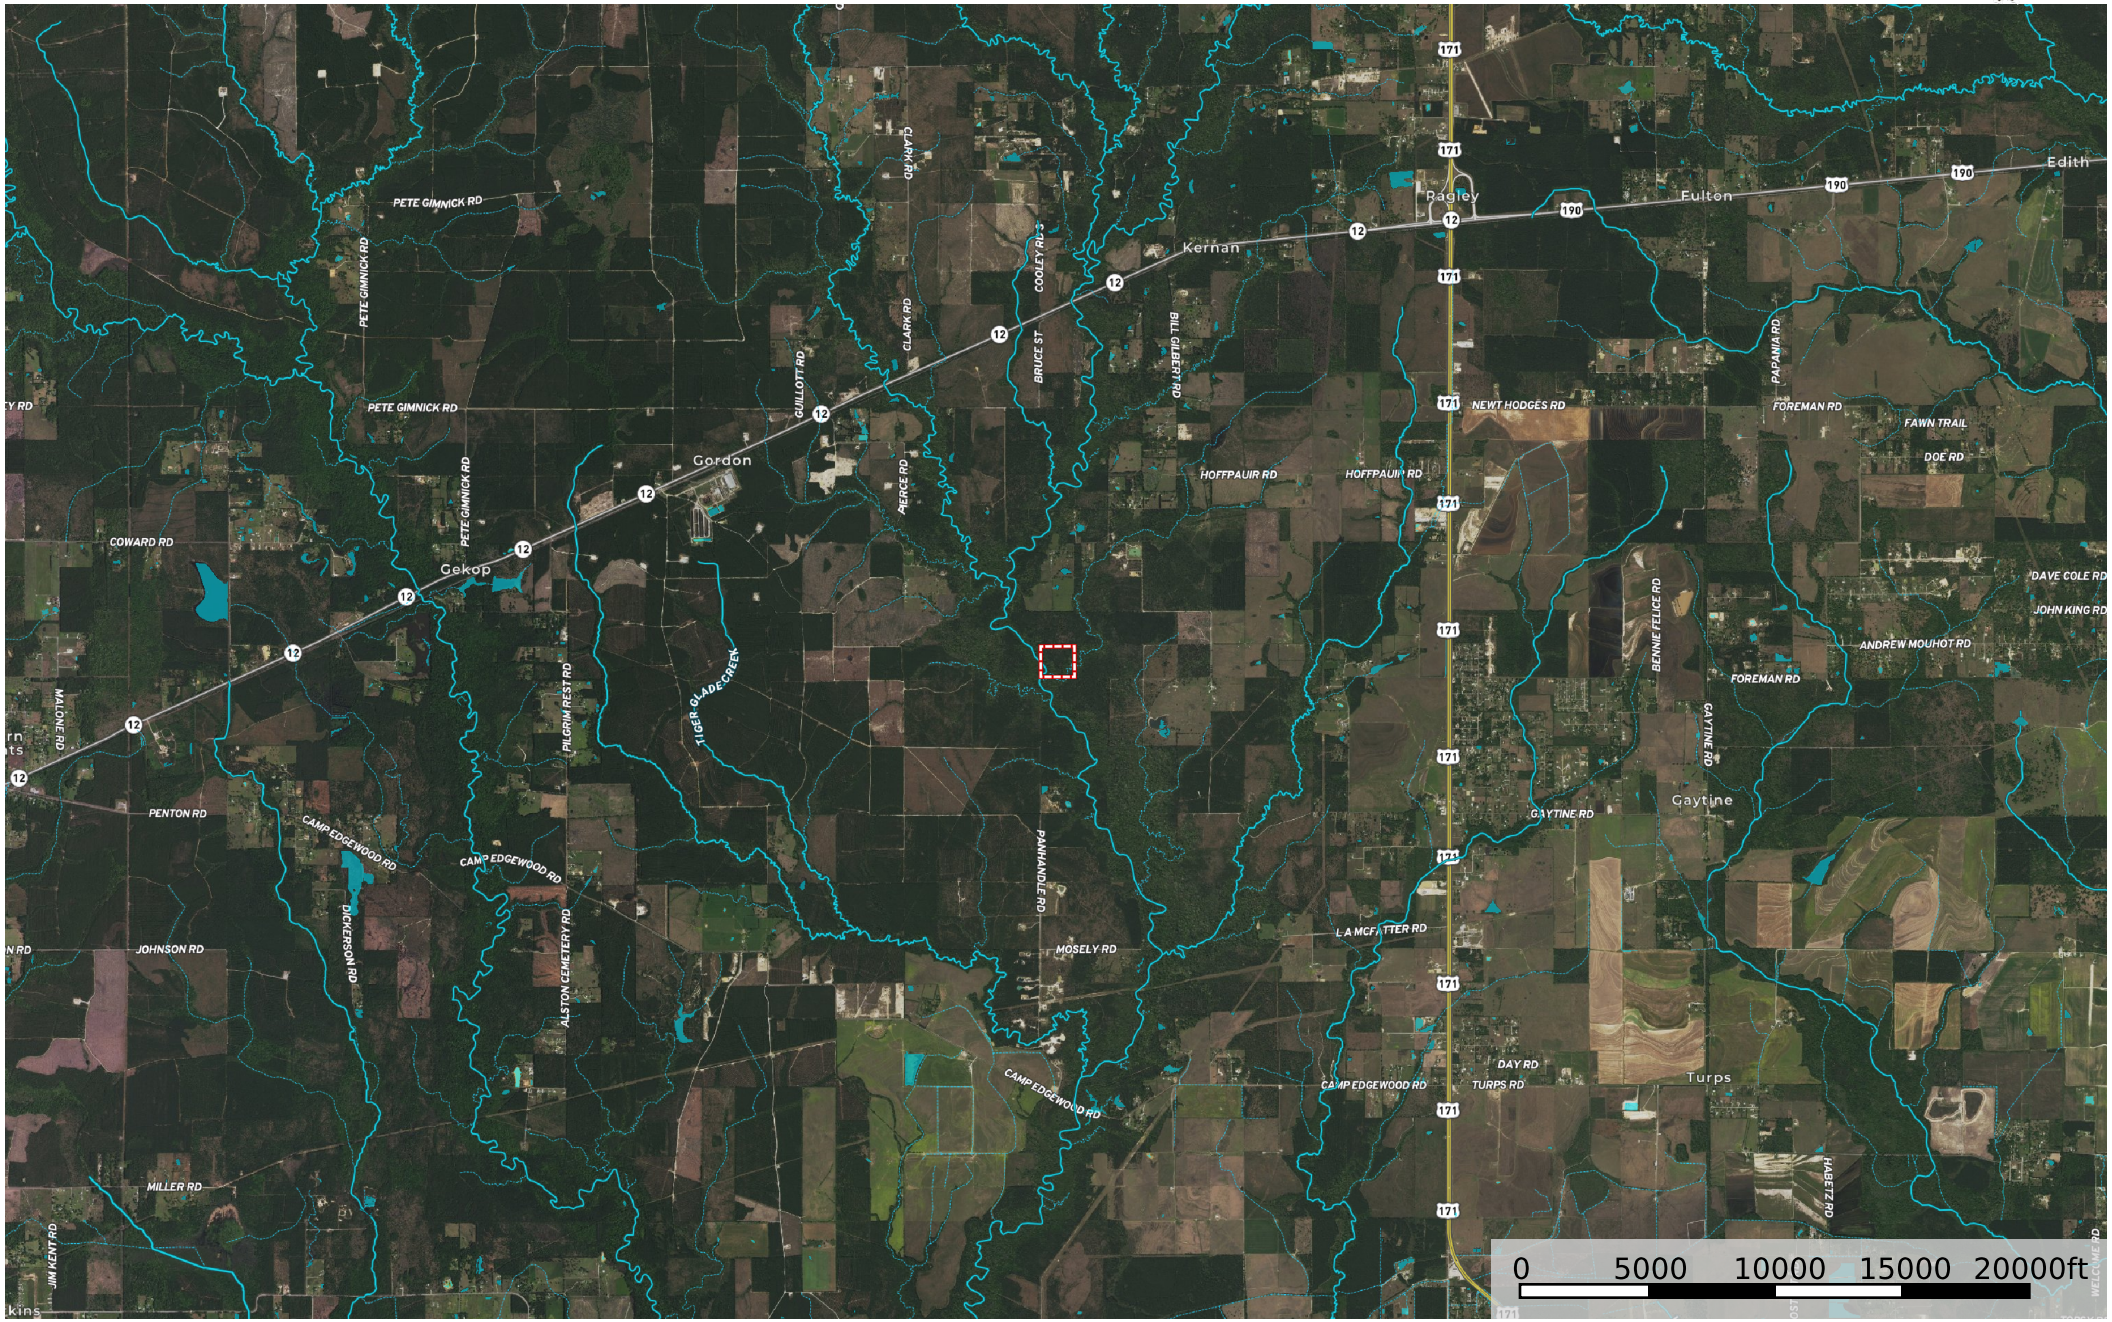

Hickory Branch Creek Tract, Beauregard Parish, 40 Acres

Beauregard Parish, Louisiana, 40 AC +/-

- Boundary
- Stream, Intermittent
- River/Creek
- Water Body