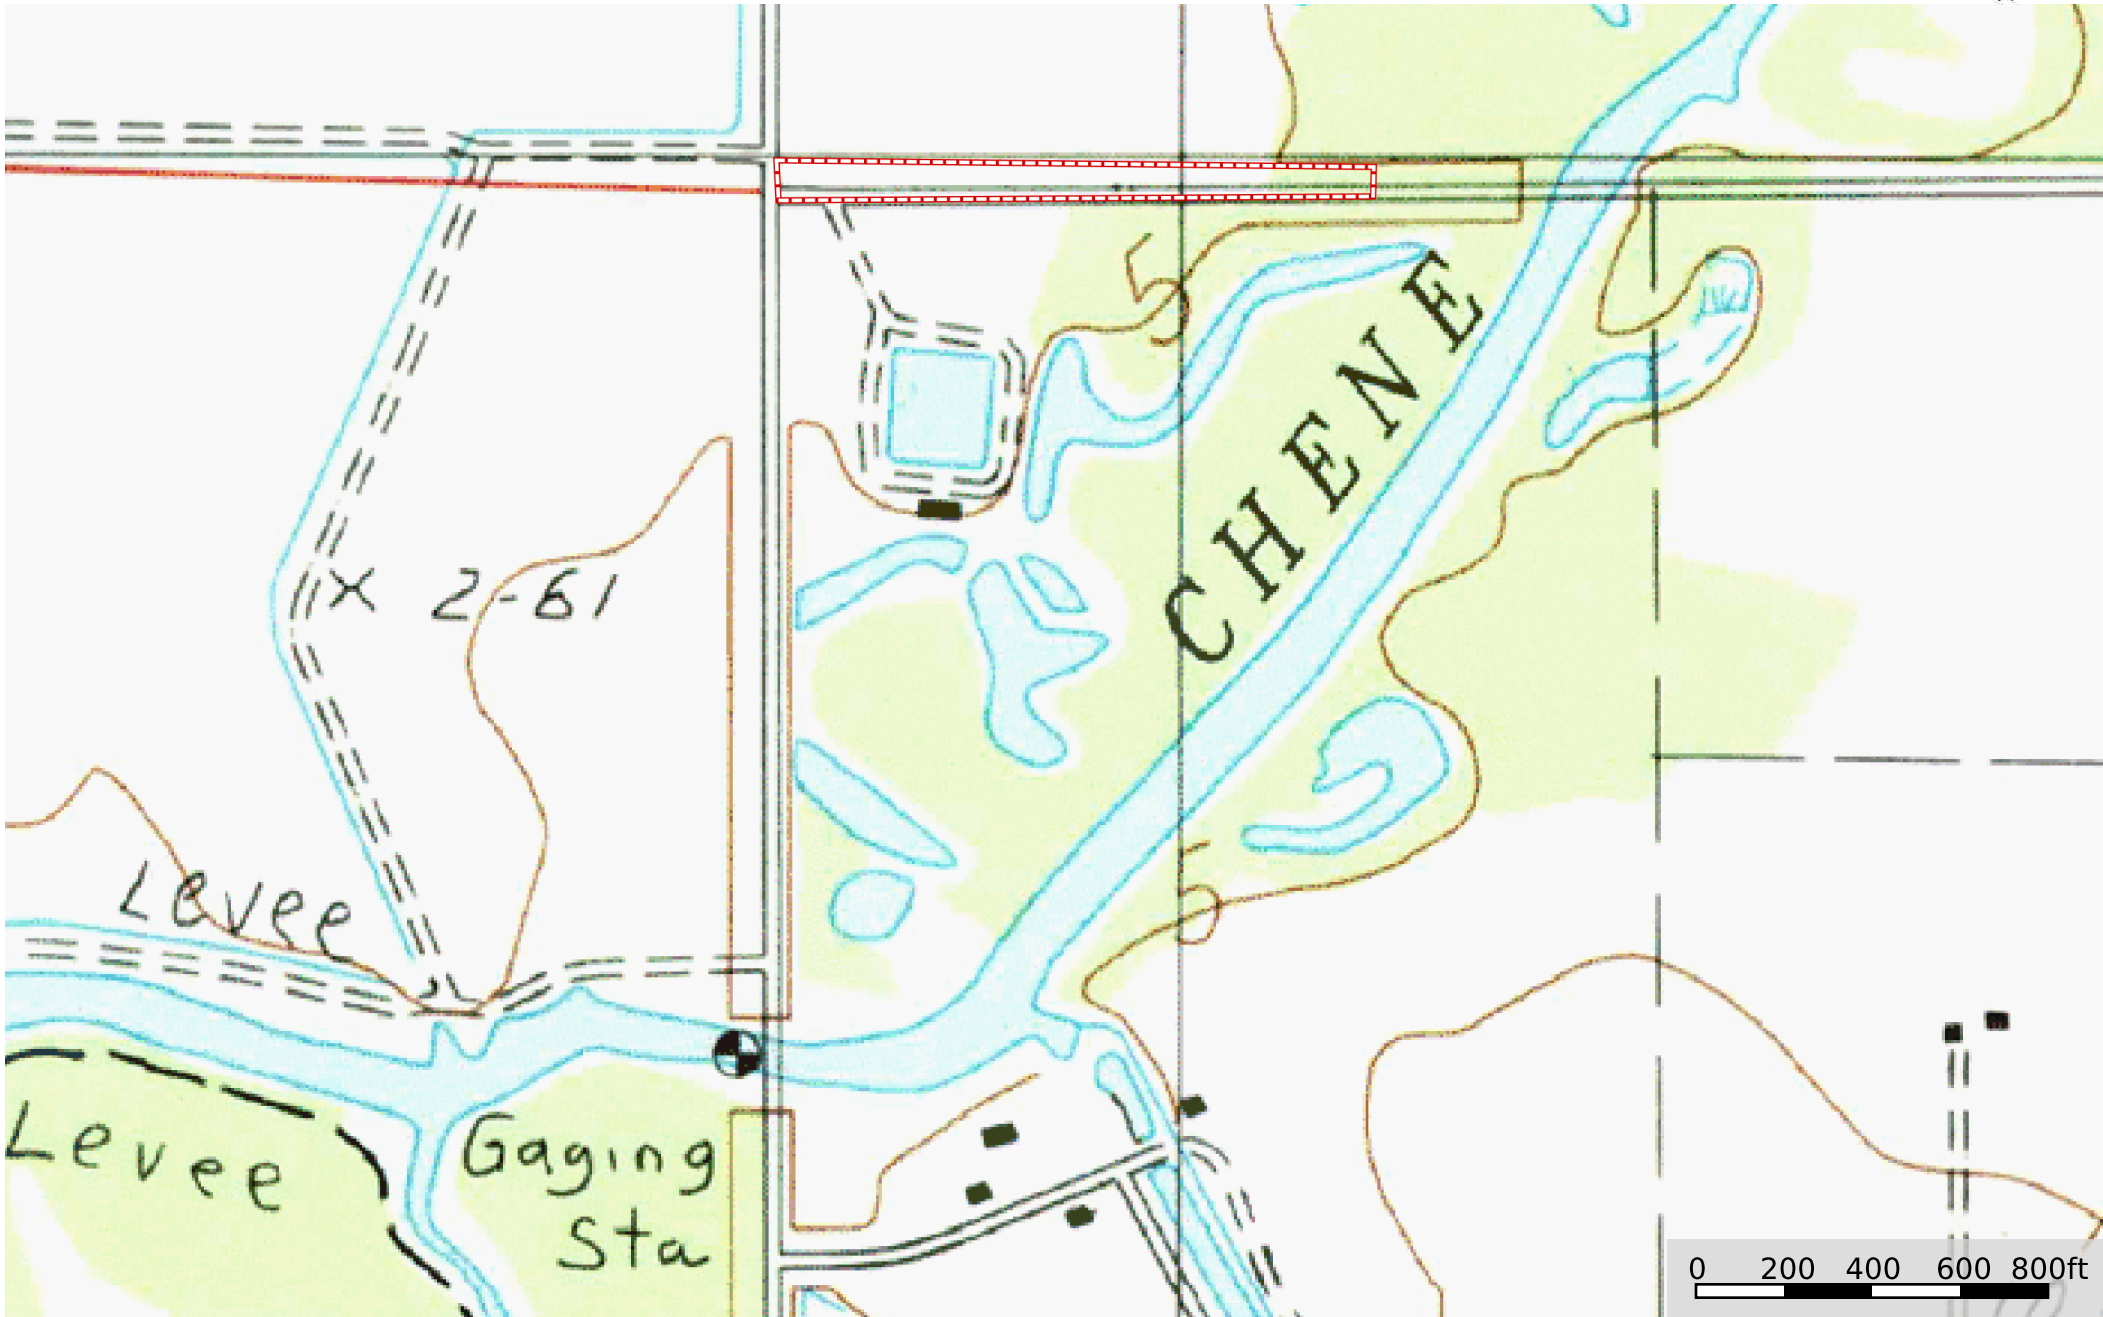

Mouton Road Tract, Jefferson Davis Parish, 3 Acres +/-  
Jefferson Davis Parish, Louisiana, 3 AC +/-

Boundary