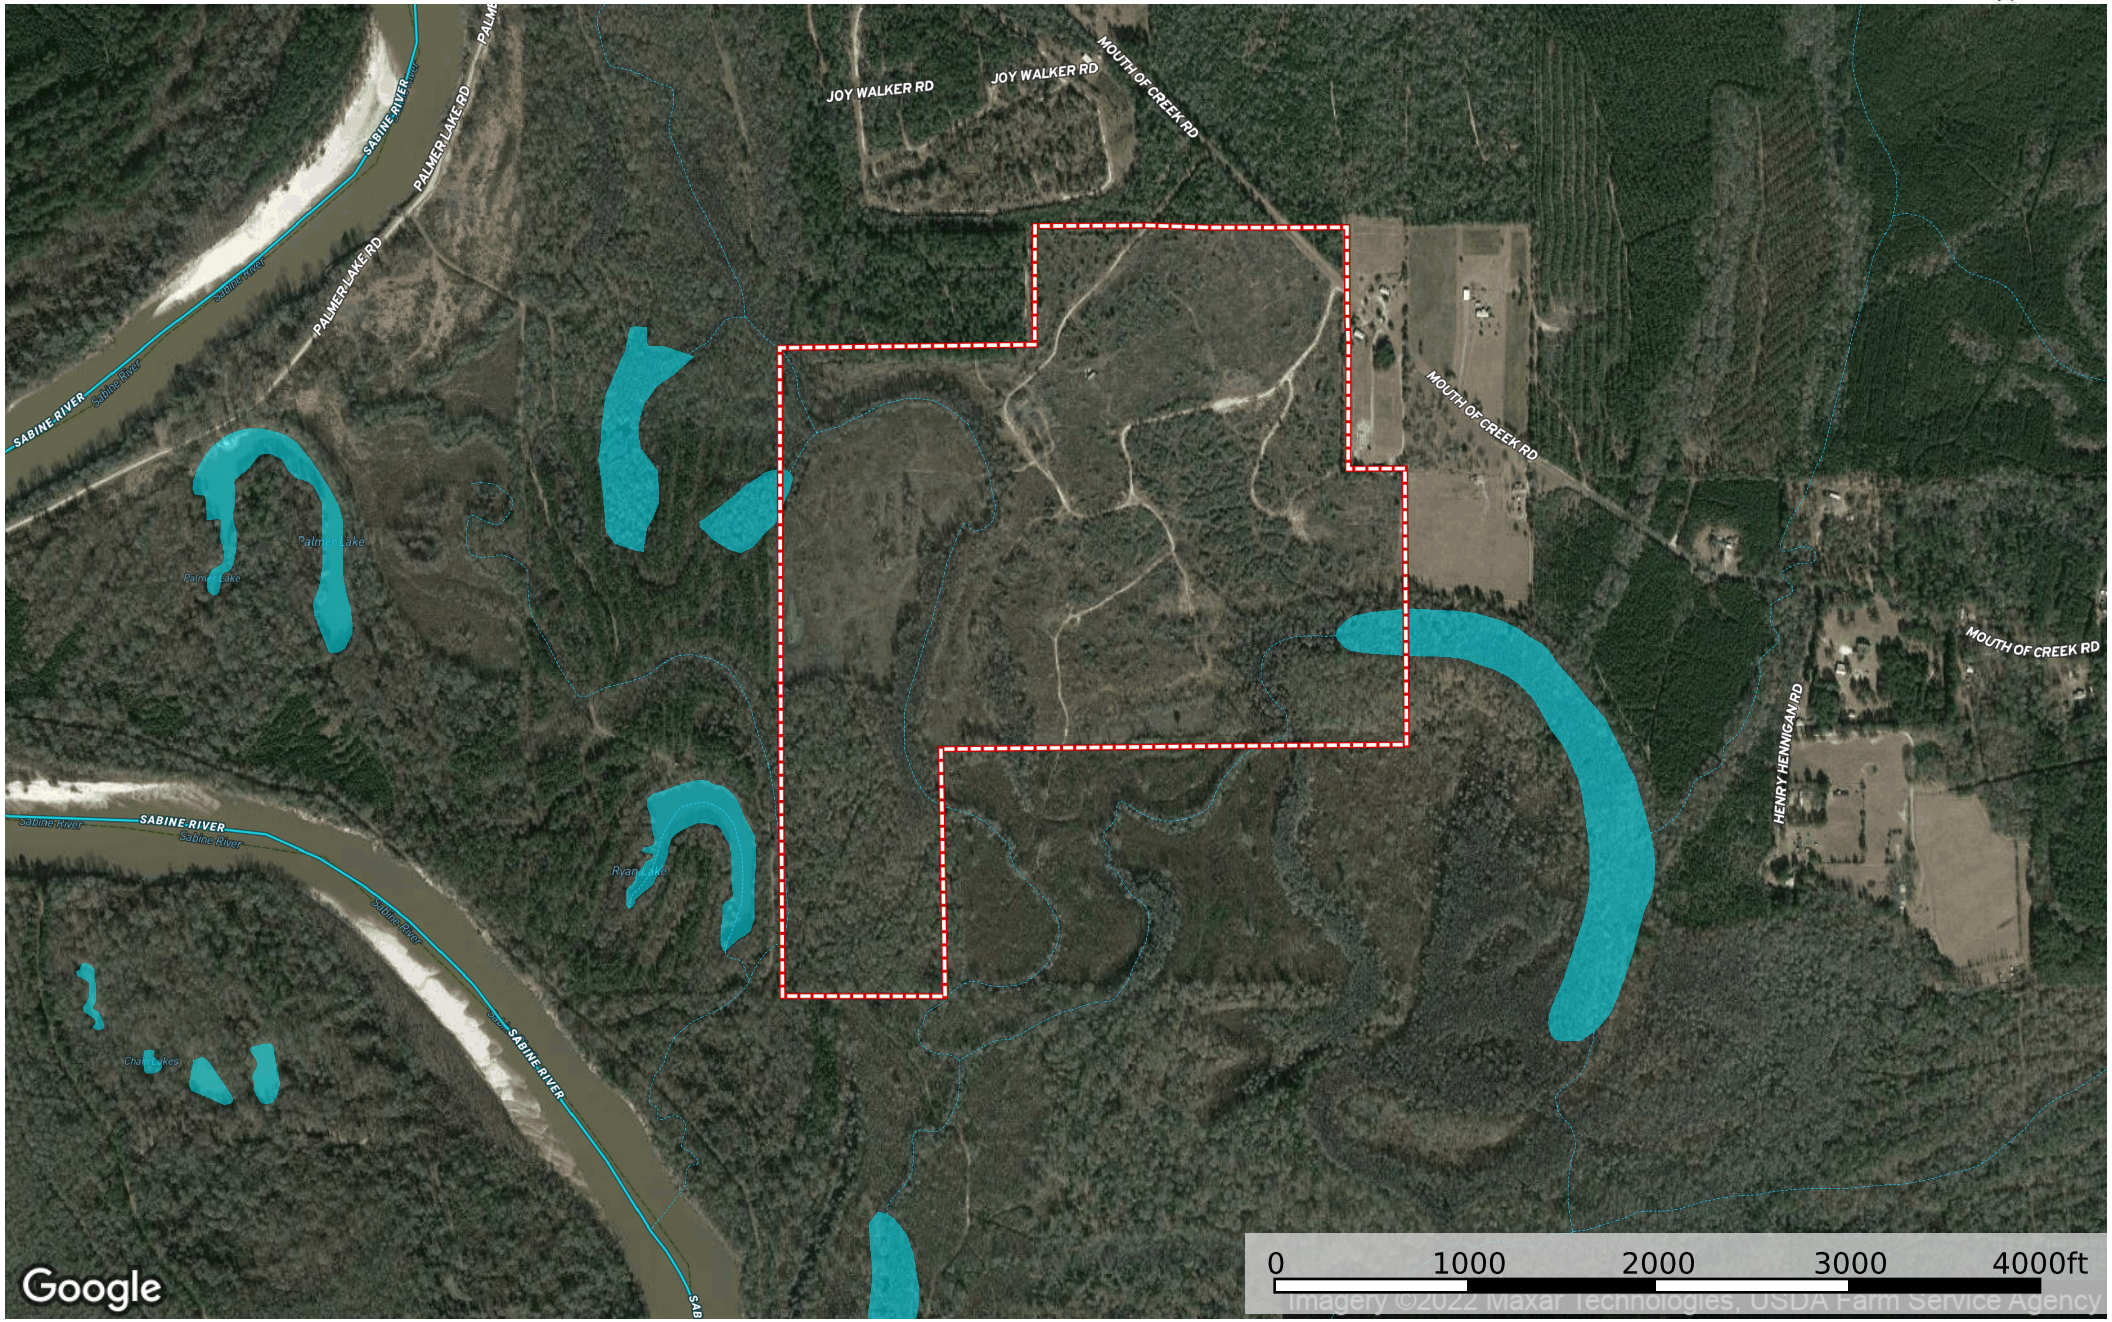

# Sabine River East Tract, Beauregard Parish, 200 Acres +/-

Beauregard Parish, Louisiana, 200 AC +/-

Google

- Boundary
- Stream, Intermittent
- River/Creek
- Water Body