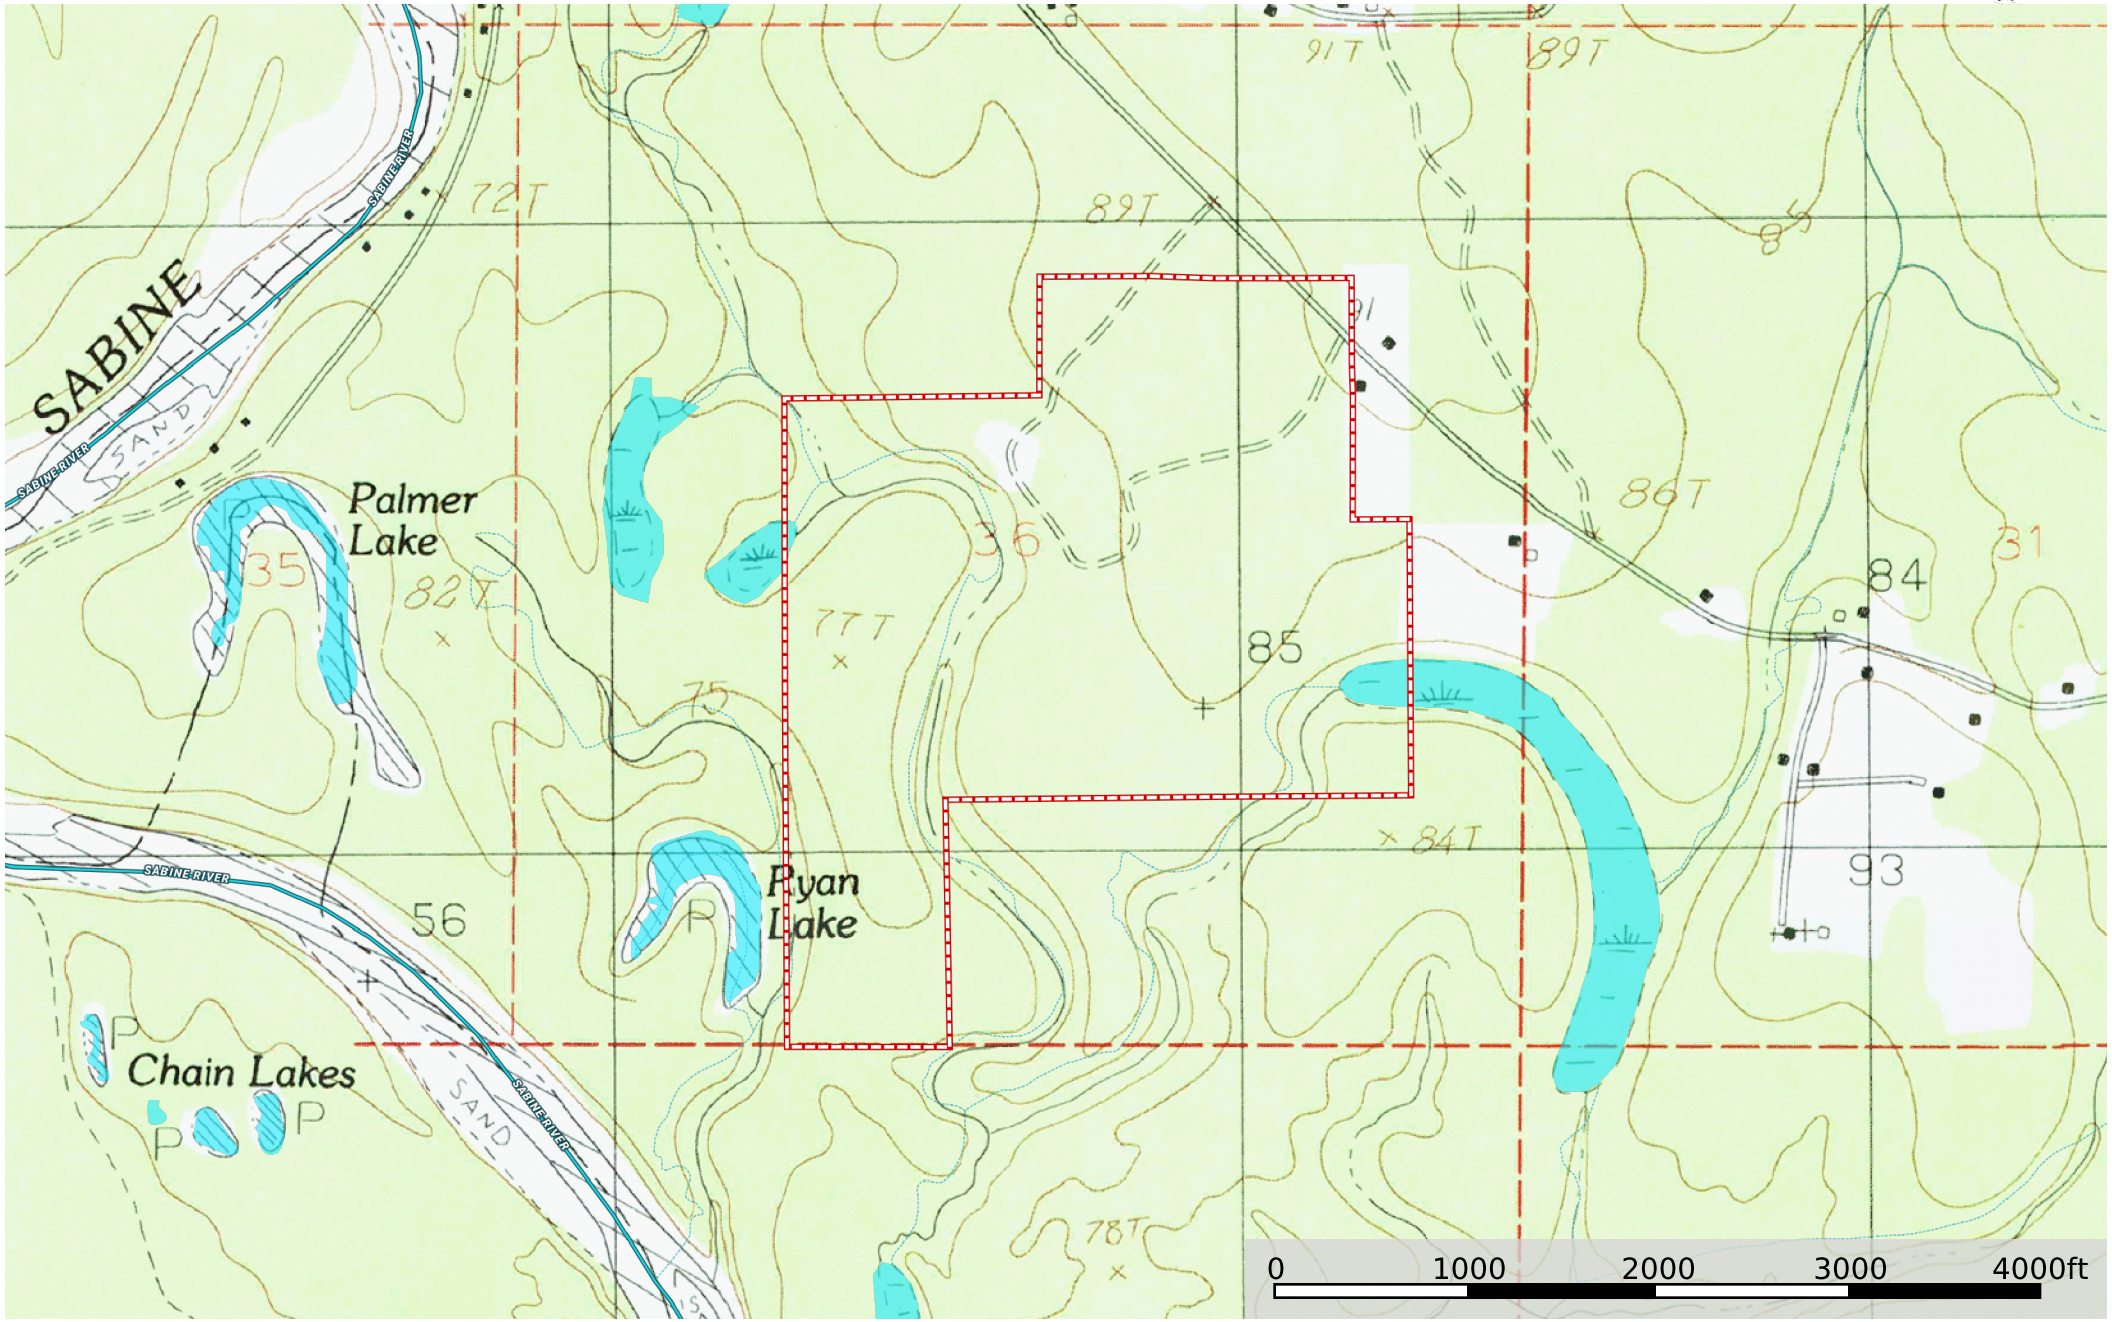

# Sabine River East Tract, Beaugard Parish, 200 Acres +/-

Beaugard Parish, Louisiana, 200 AC +/-

- Boundary
- Stream, Intermittent
- River/Creek
- Water Body