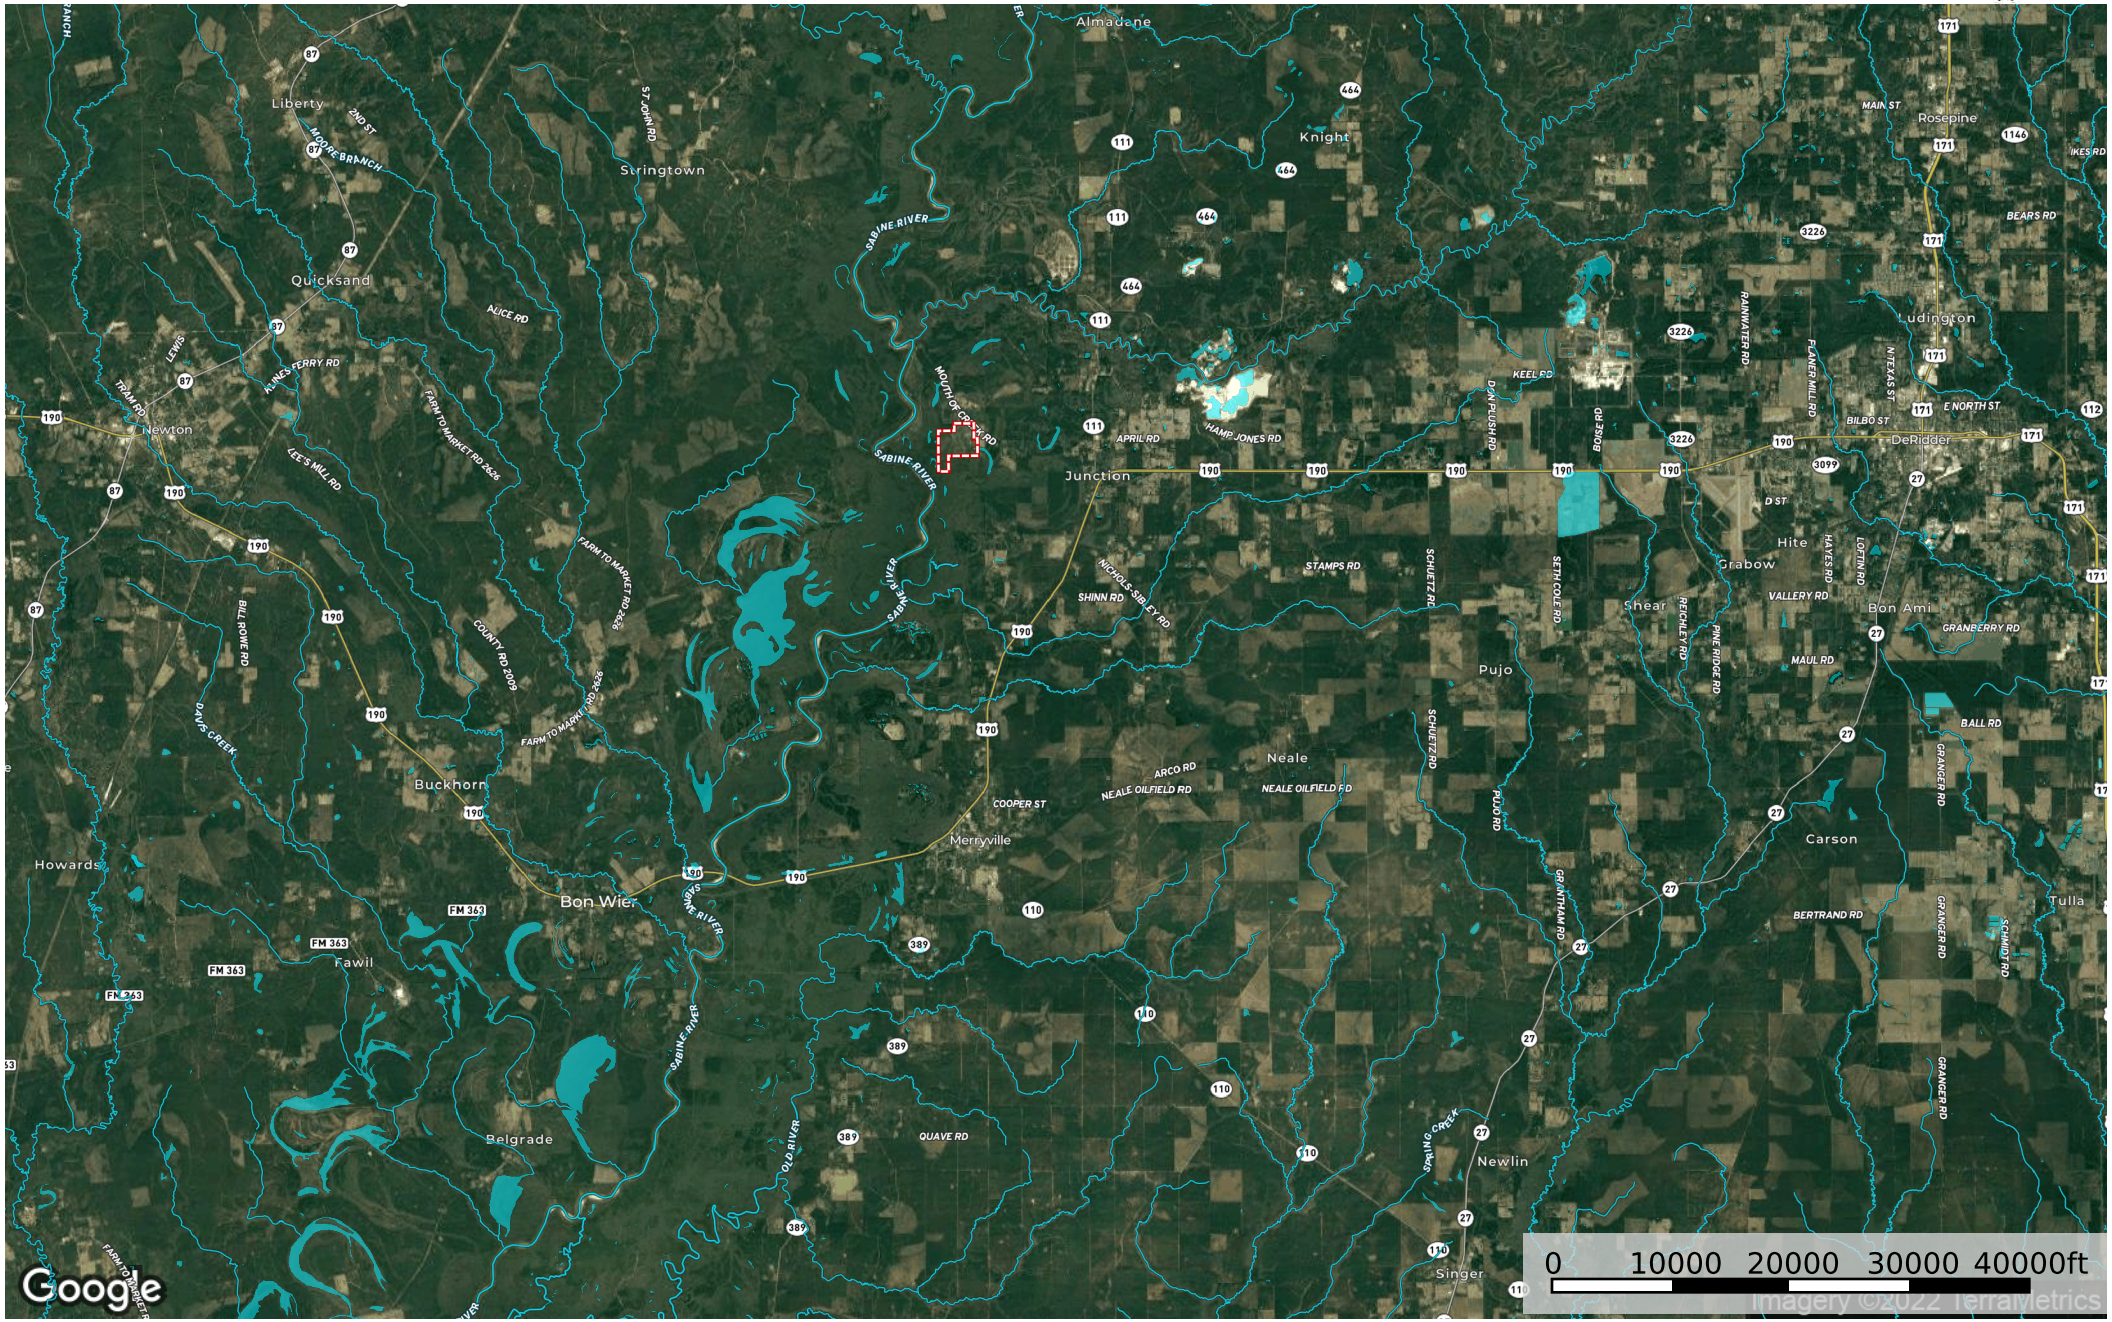

Sabine River East Tract, Beauregard Parish, 200 Acres +/- Beauregard Parish, Louisiana, 200 AC +/-

 Boundary
 Stream, Intermittent
 River/Creek
 Water Body