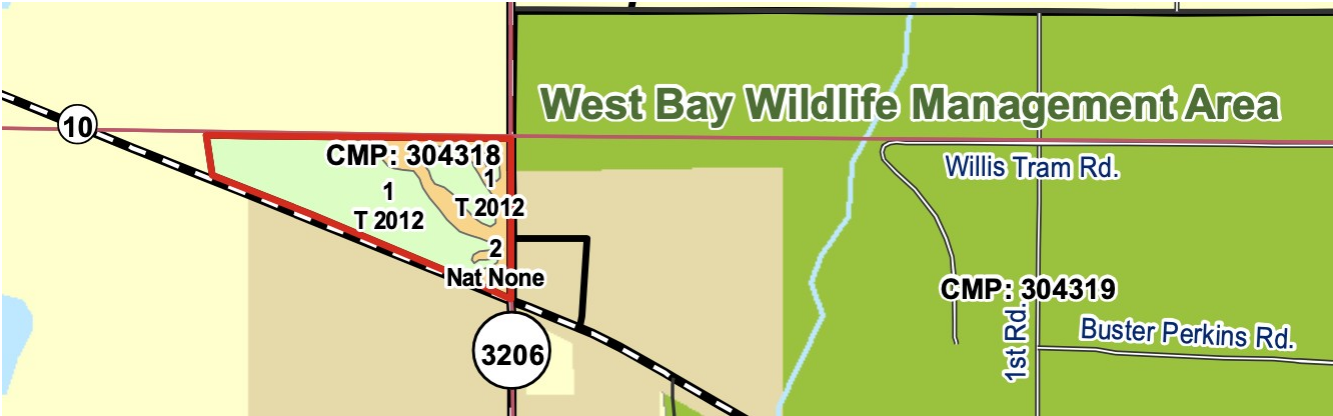

HWY 10 TRACT, 16 ± ACRES

-  Sale Area
- Plantation Stand Type**
-  Pre Merch 0 - 14
- Natural Stand Type**
-  Natural Pine/Hardwood Bottomland