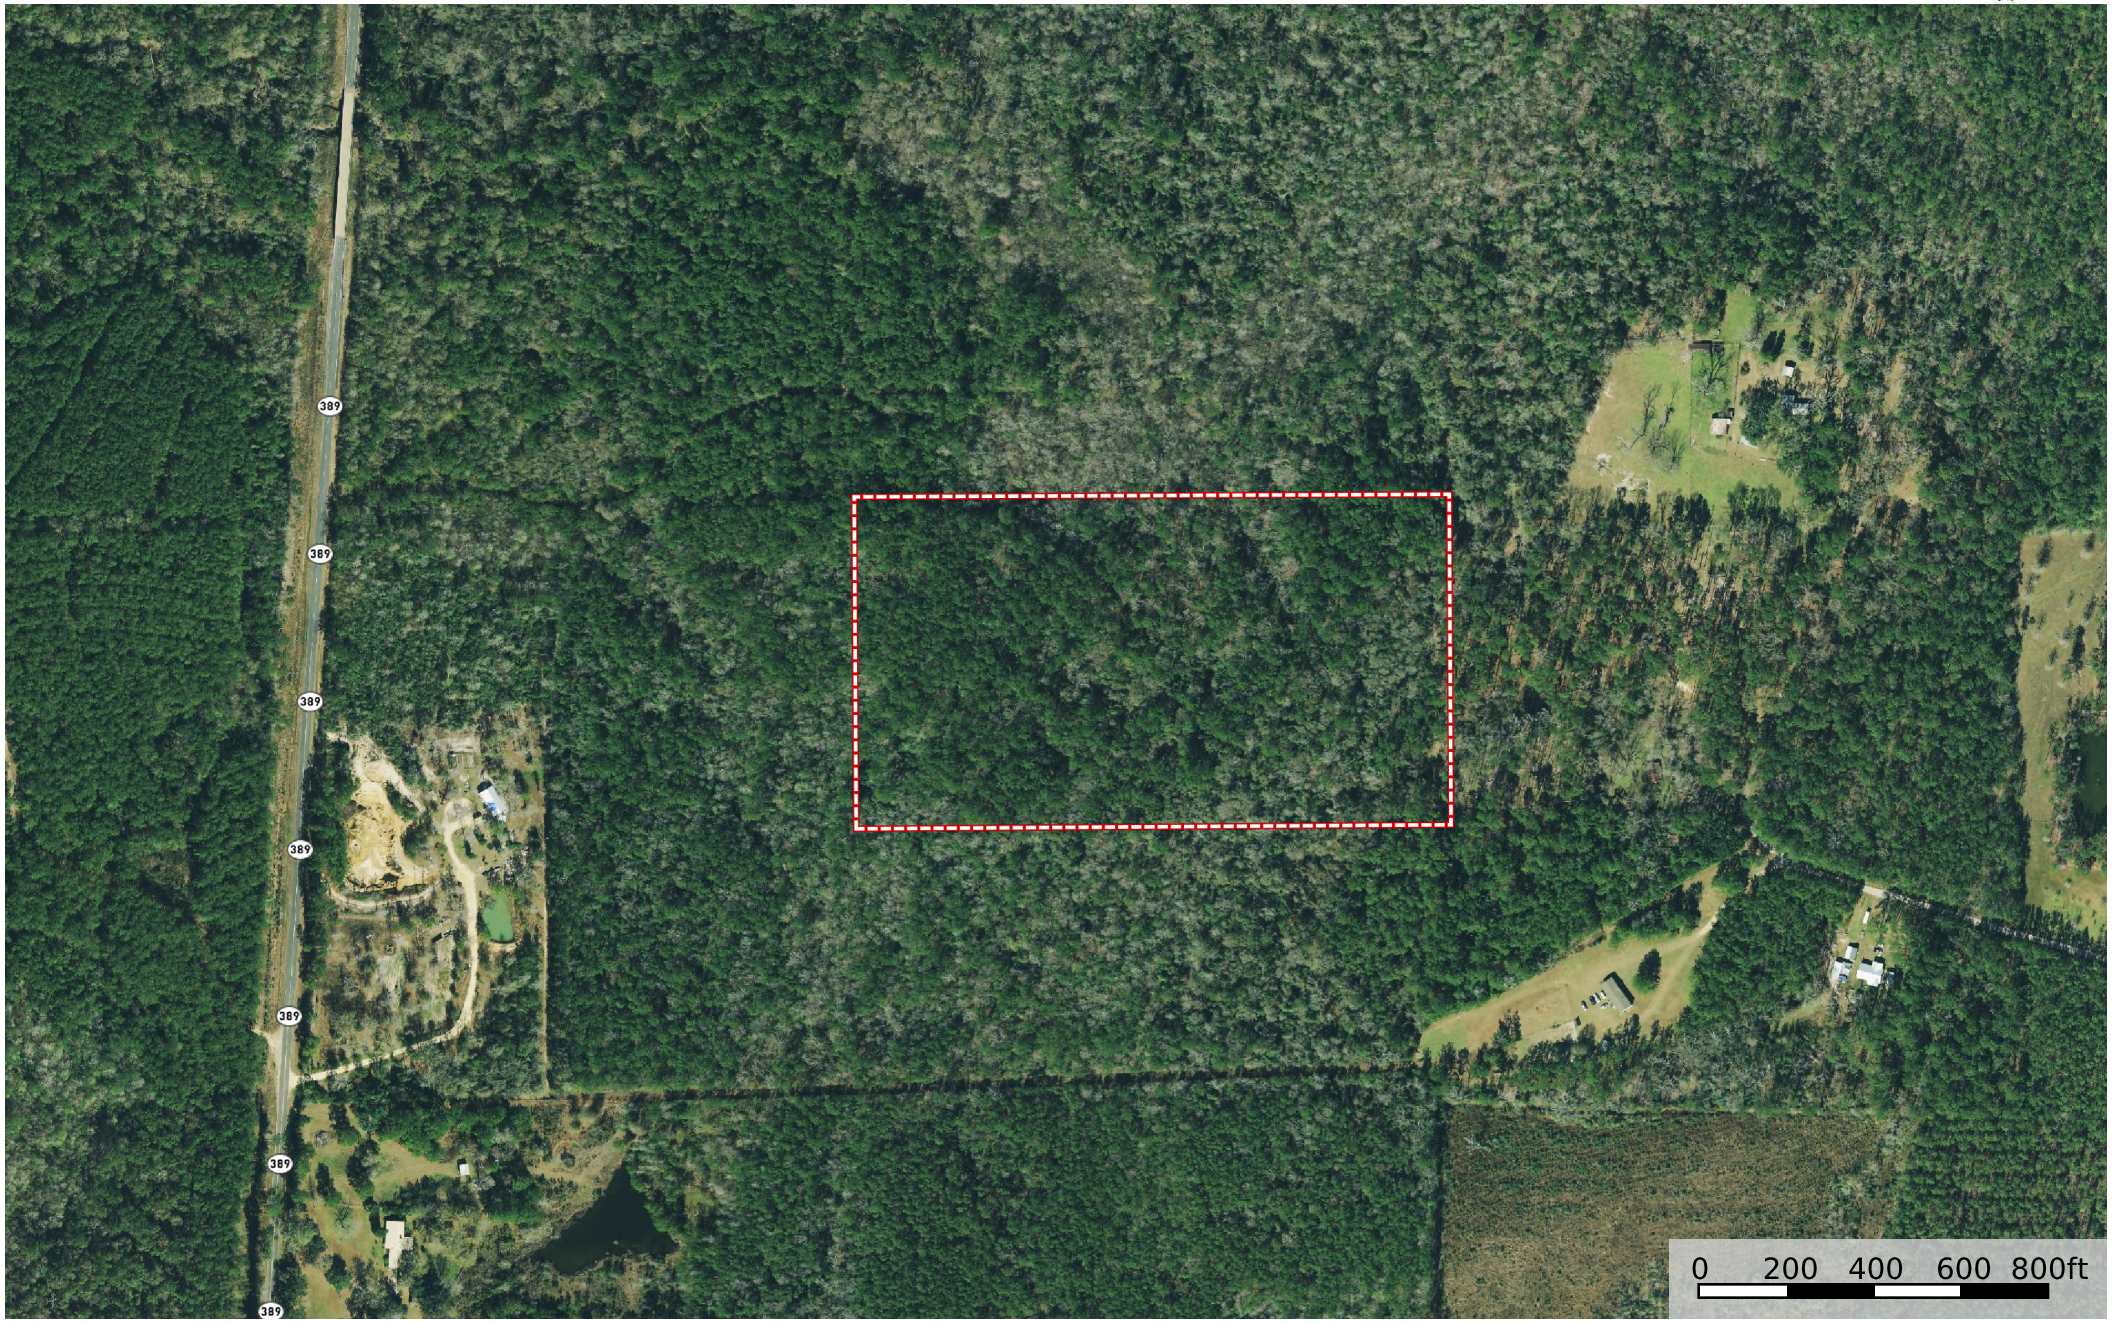

HWY 389 Tract, Beauregard Parish, 20 +/- Acres

Beauregard Parish, Louisiana, 20 AC +/-

 Boundary