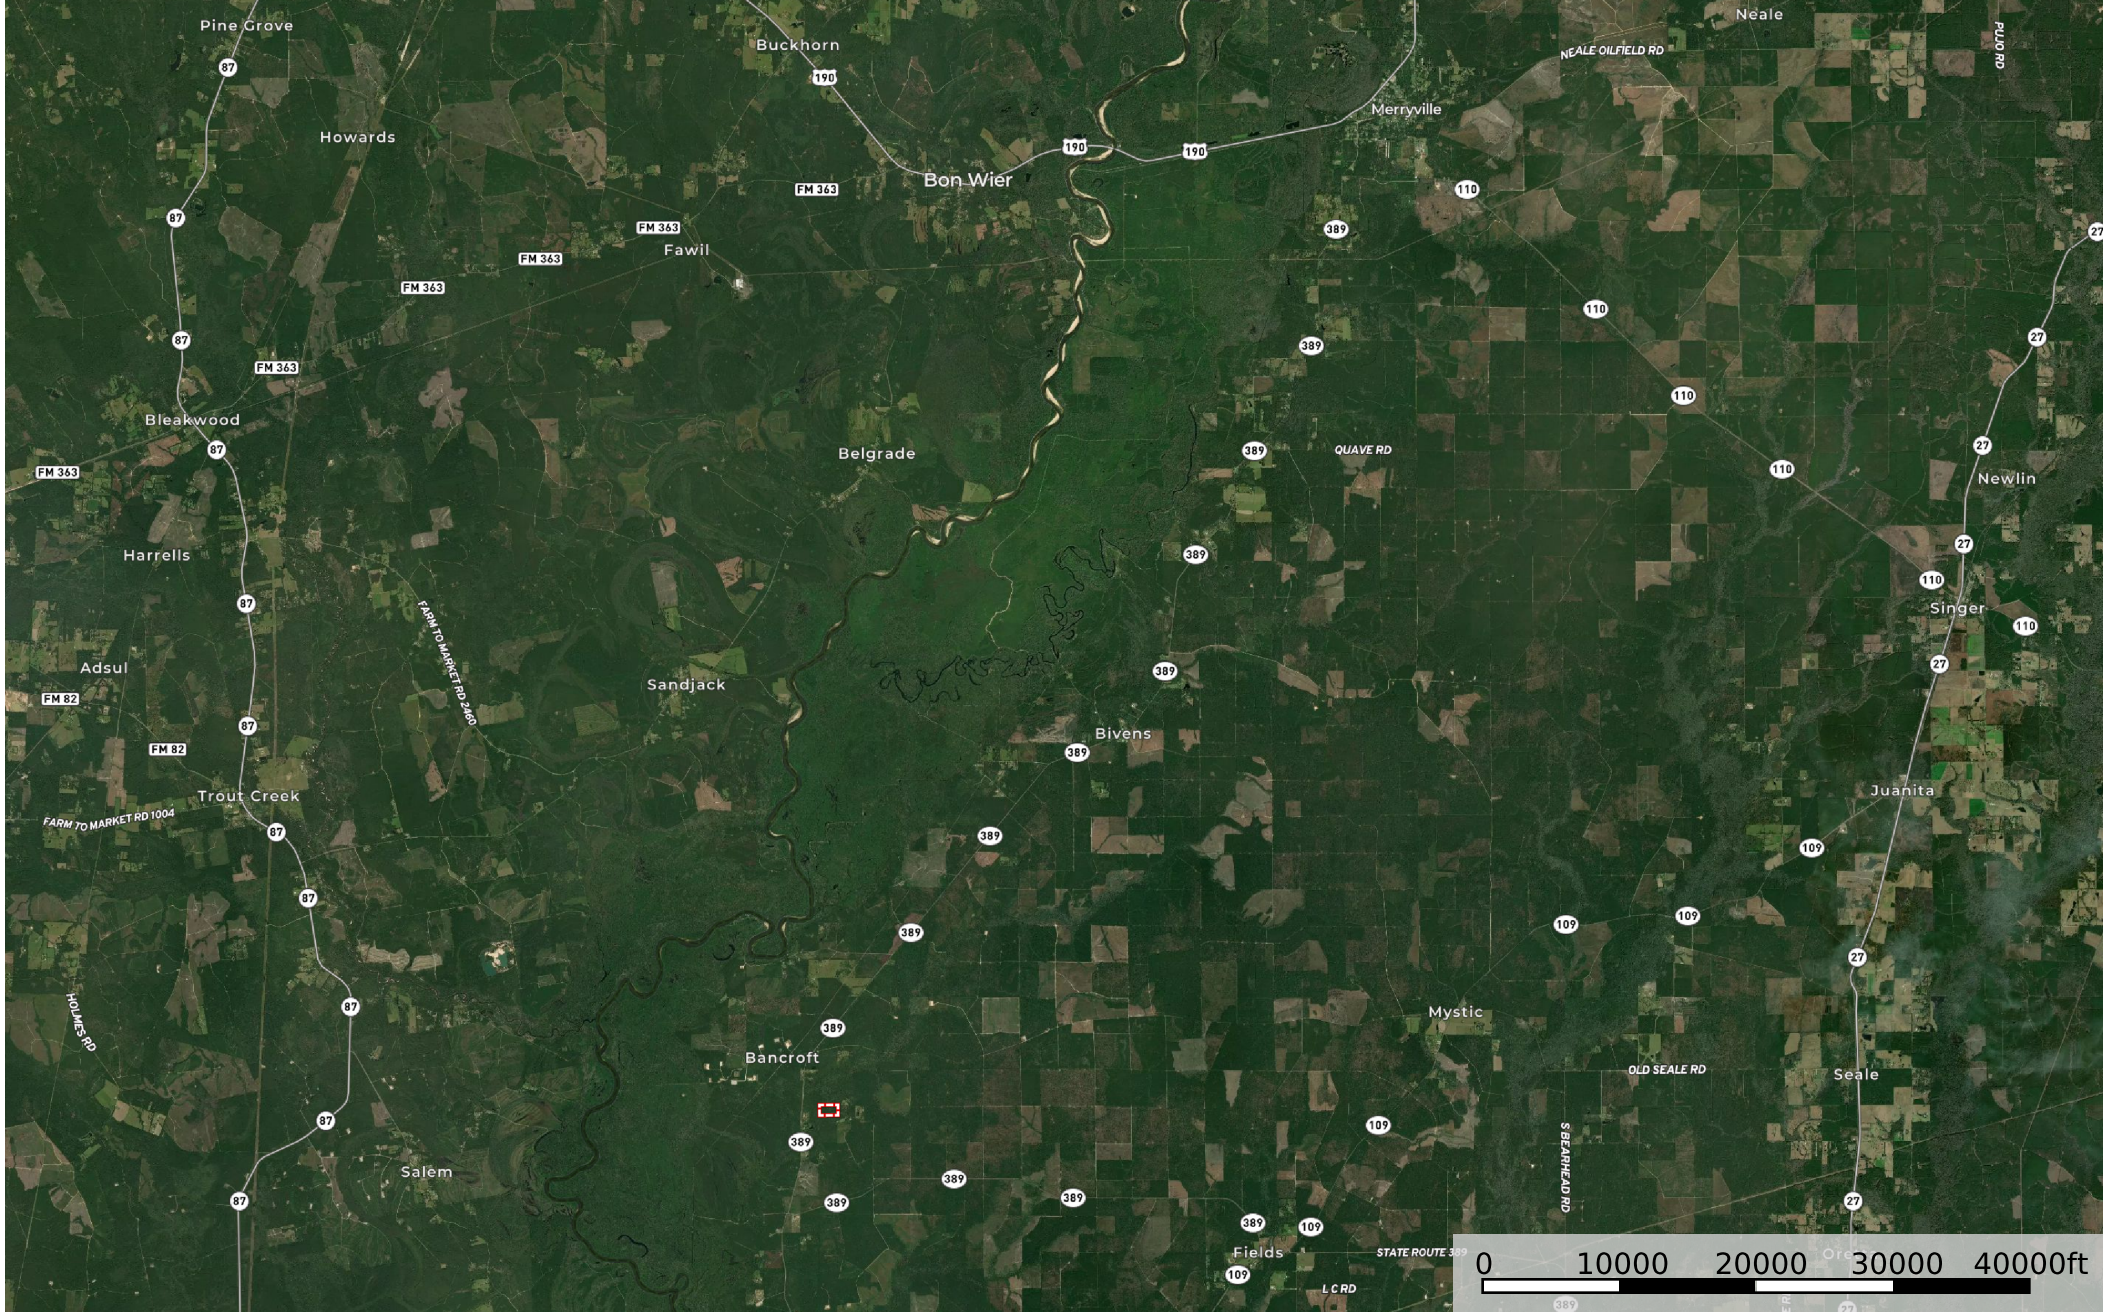

HWY 389 Tract, Beauregard Parish, 20 +/- Acres

Beauregard Parish, Louisiana, 20 AC +/-

Boundary