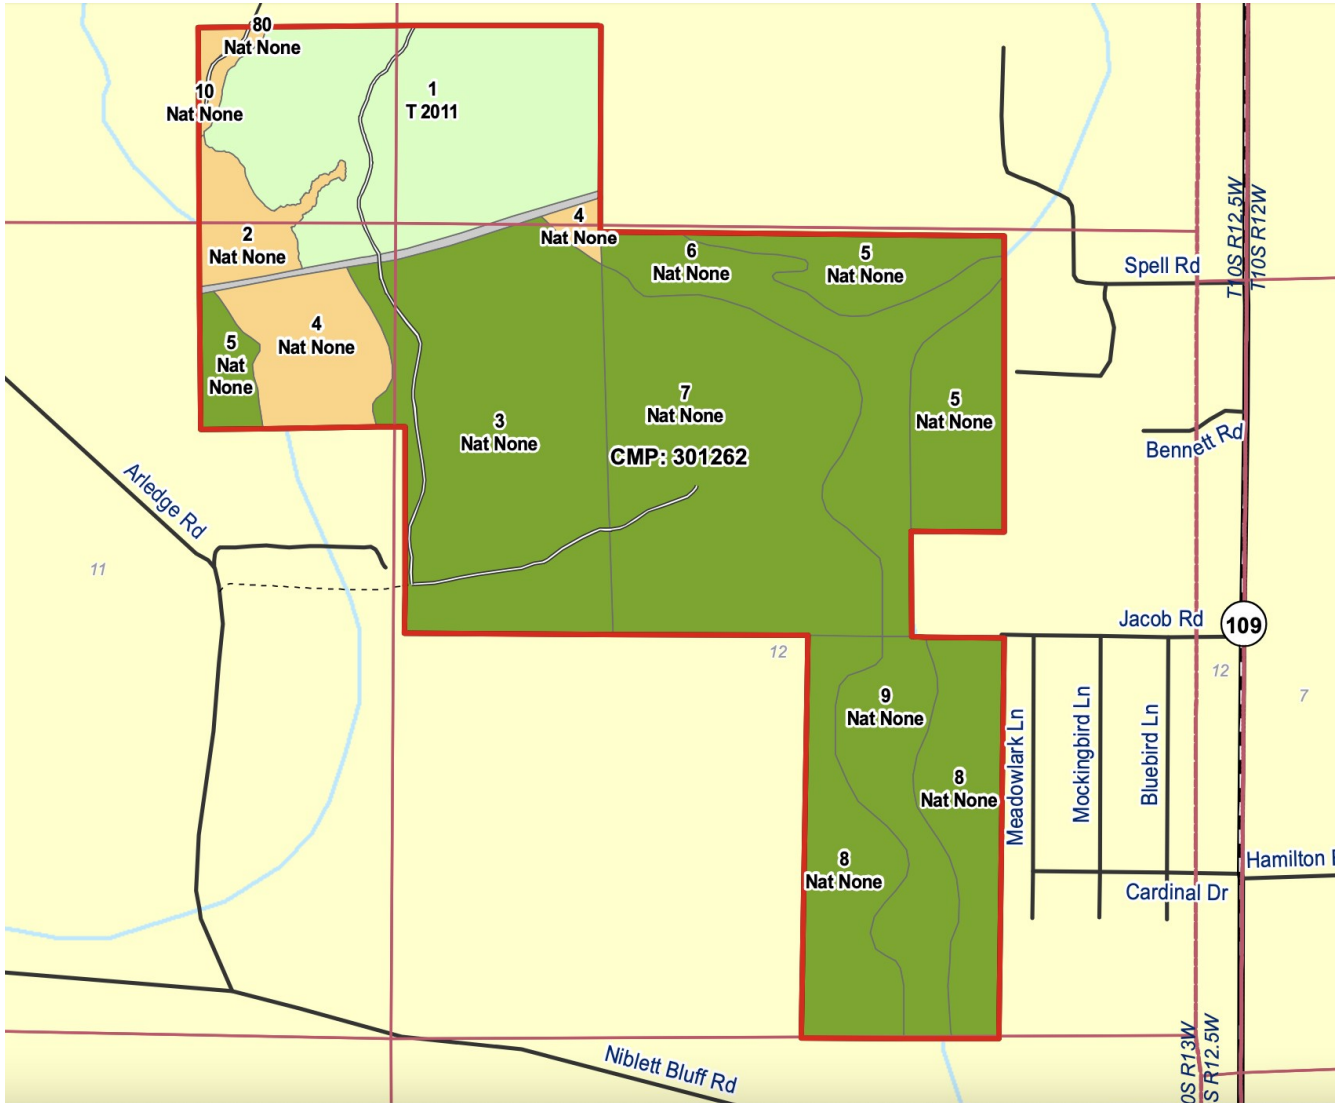

JACOB ROAD TRACT, 430 ± ACRES

 Sale Area

Plantation Stand Type

 Pre Merch 0 - 14

Natural Stand Type

 Natural Pine/Hardwood Upland

 Natural Pine/Hardwood Bottomland

 Non-Forest