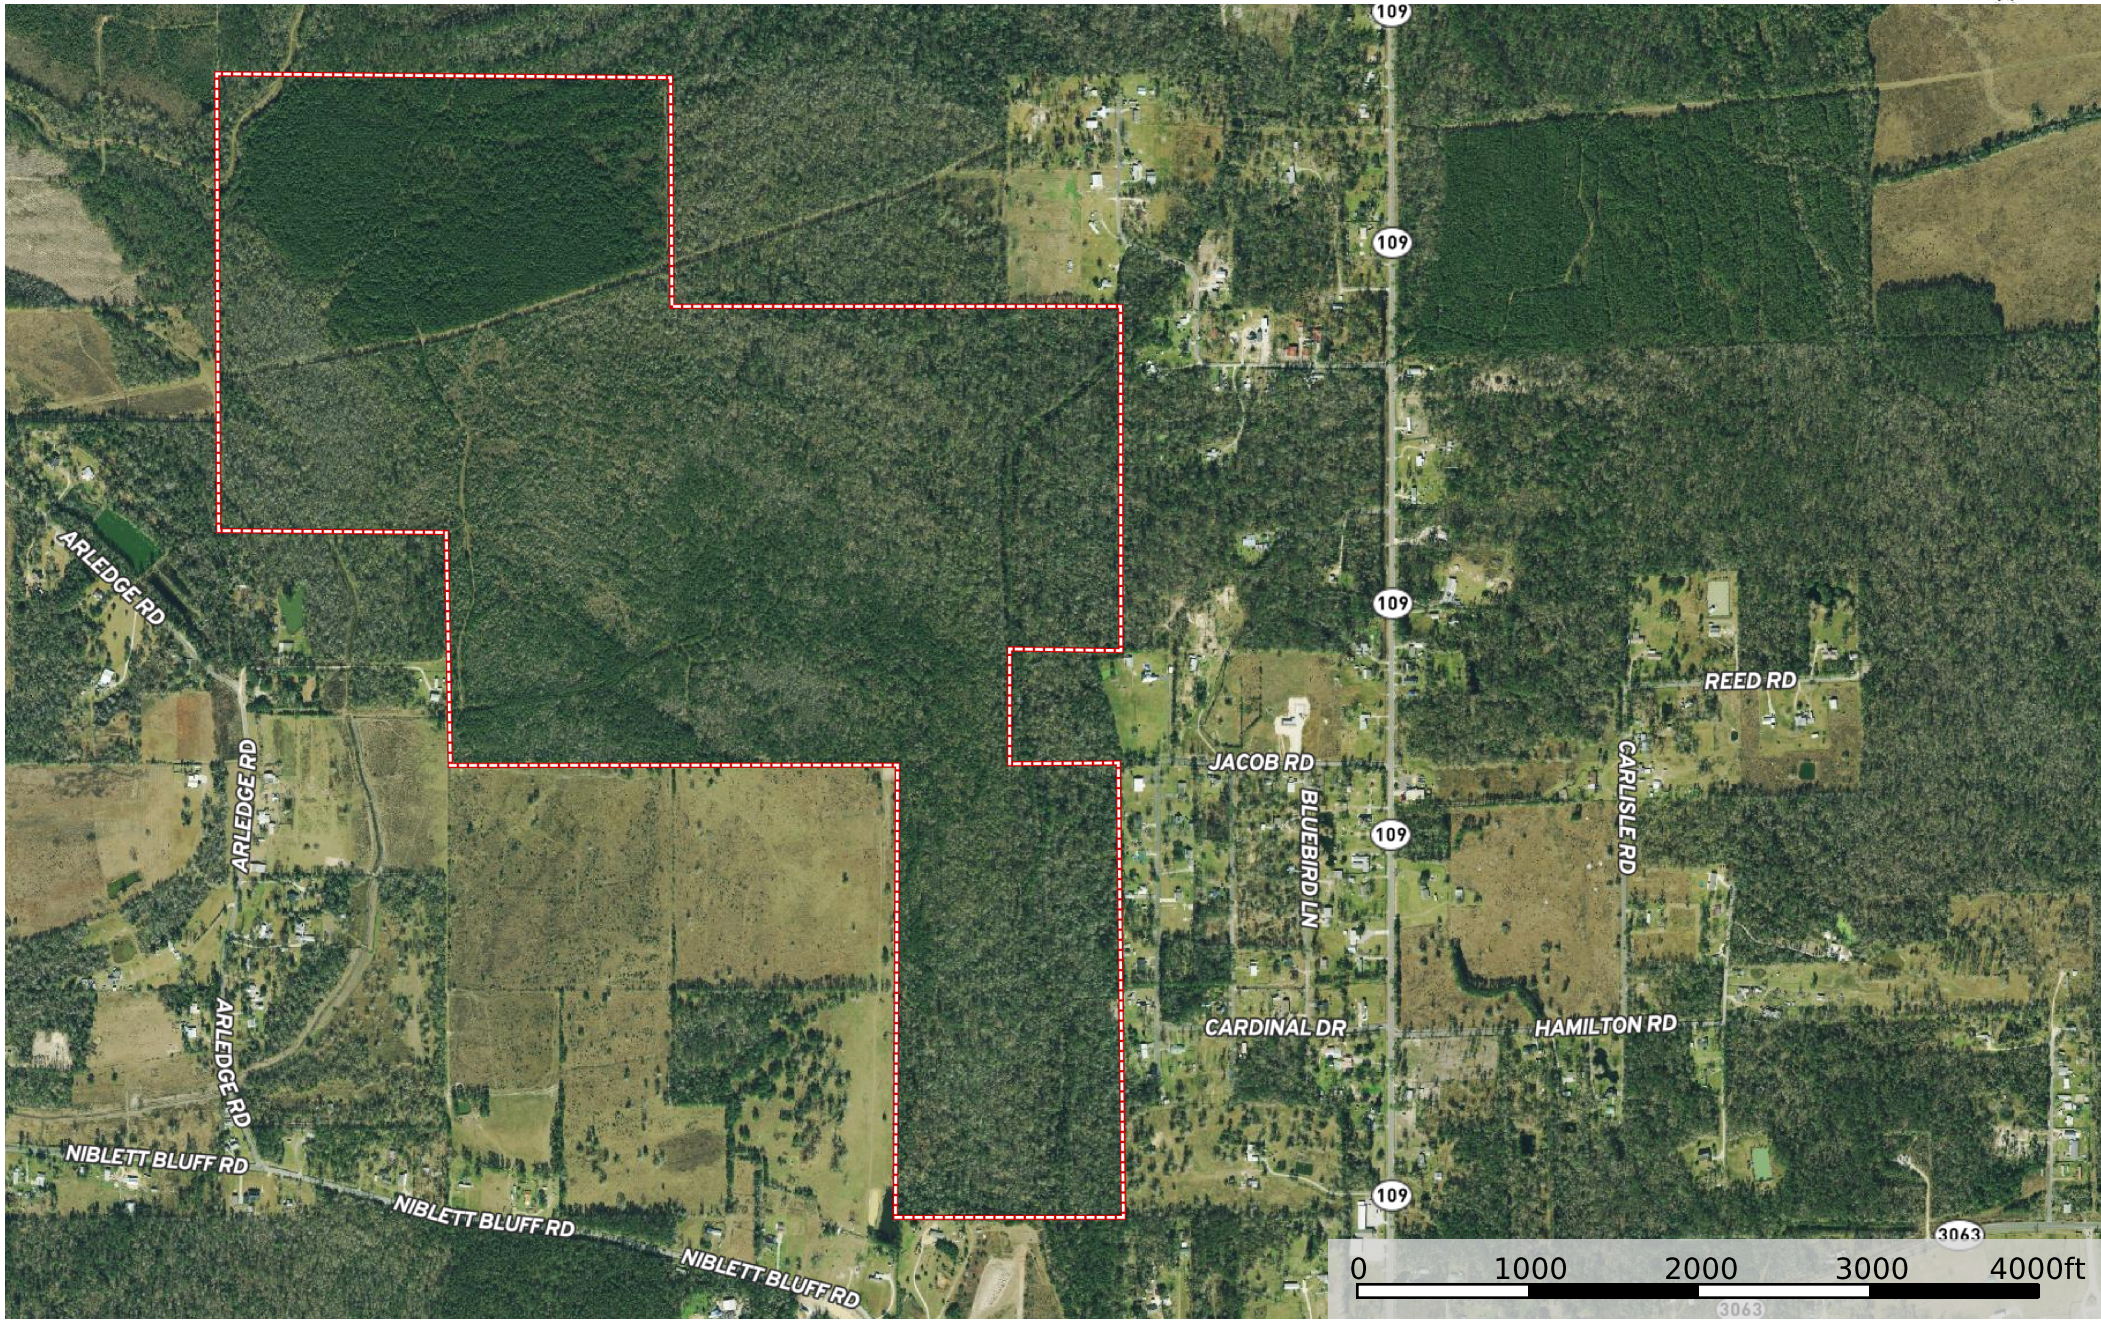

Jacob Road Tract, Calcasieu Parish, 430+/- Acres

Calcasieu Parish, Louisiana, 430 AC +/-

 Boundary