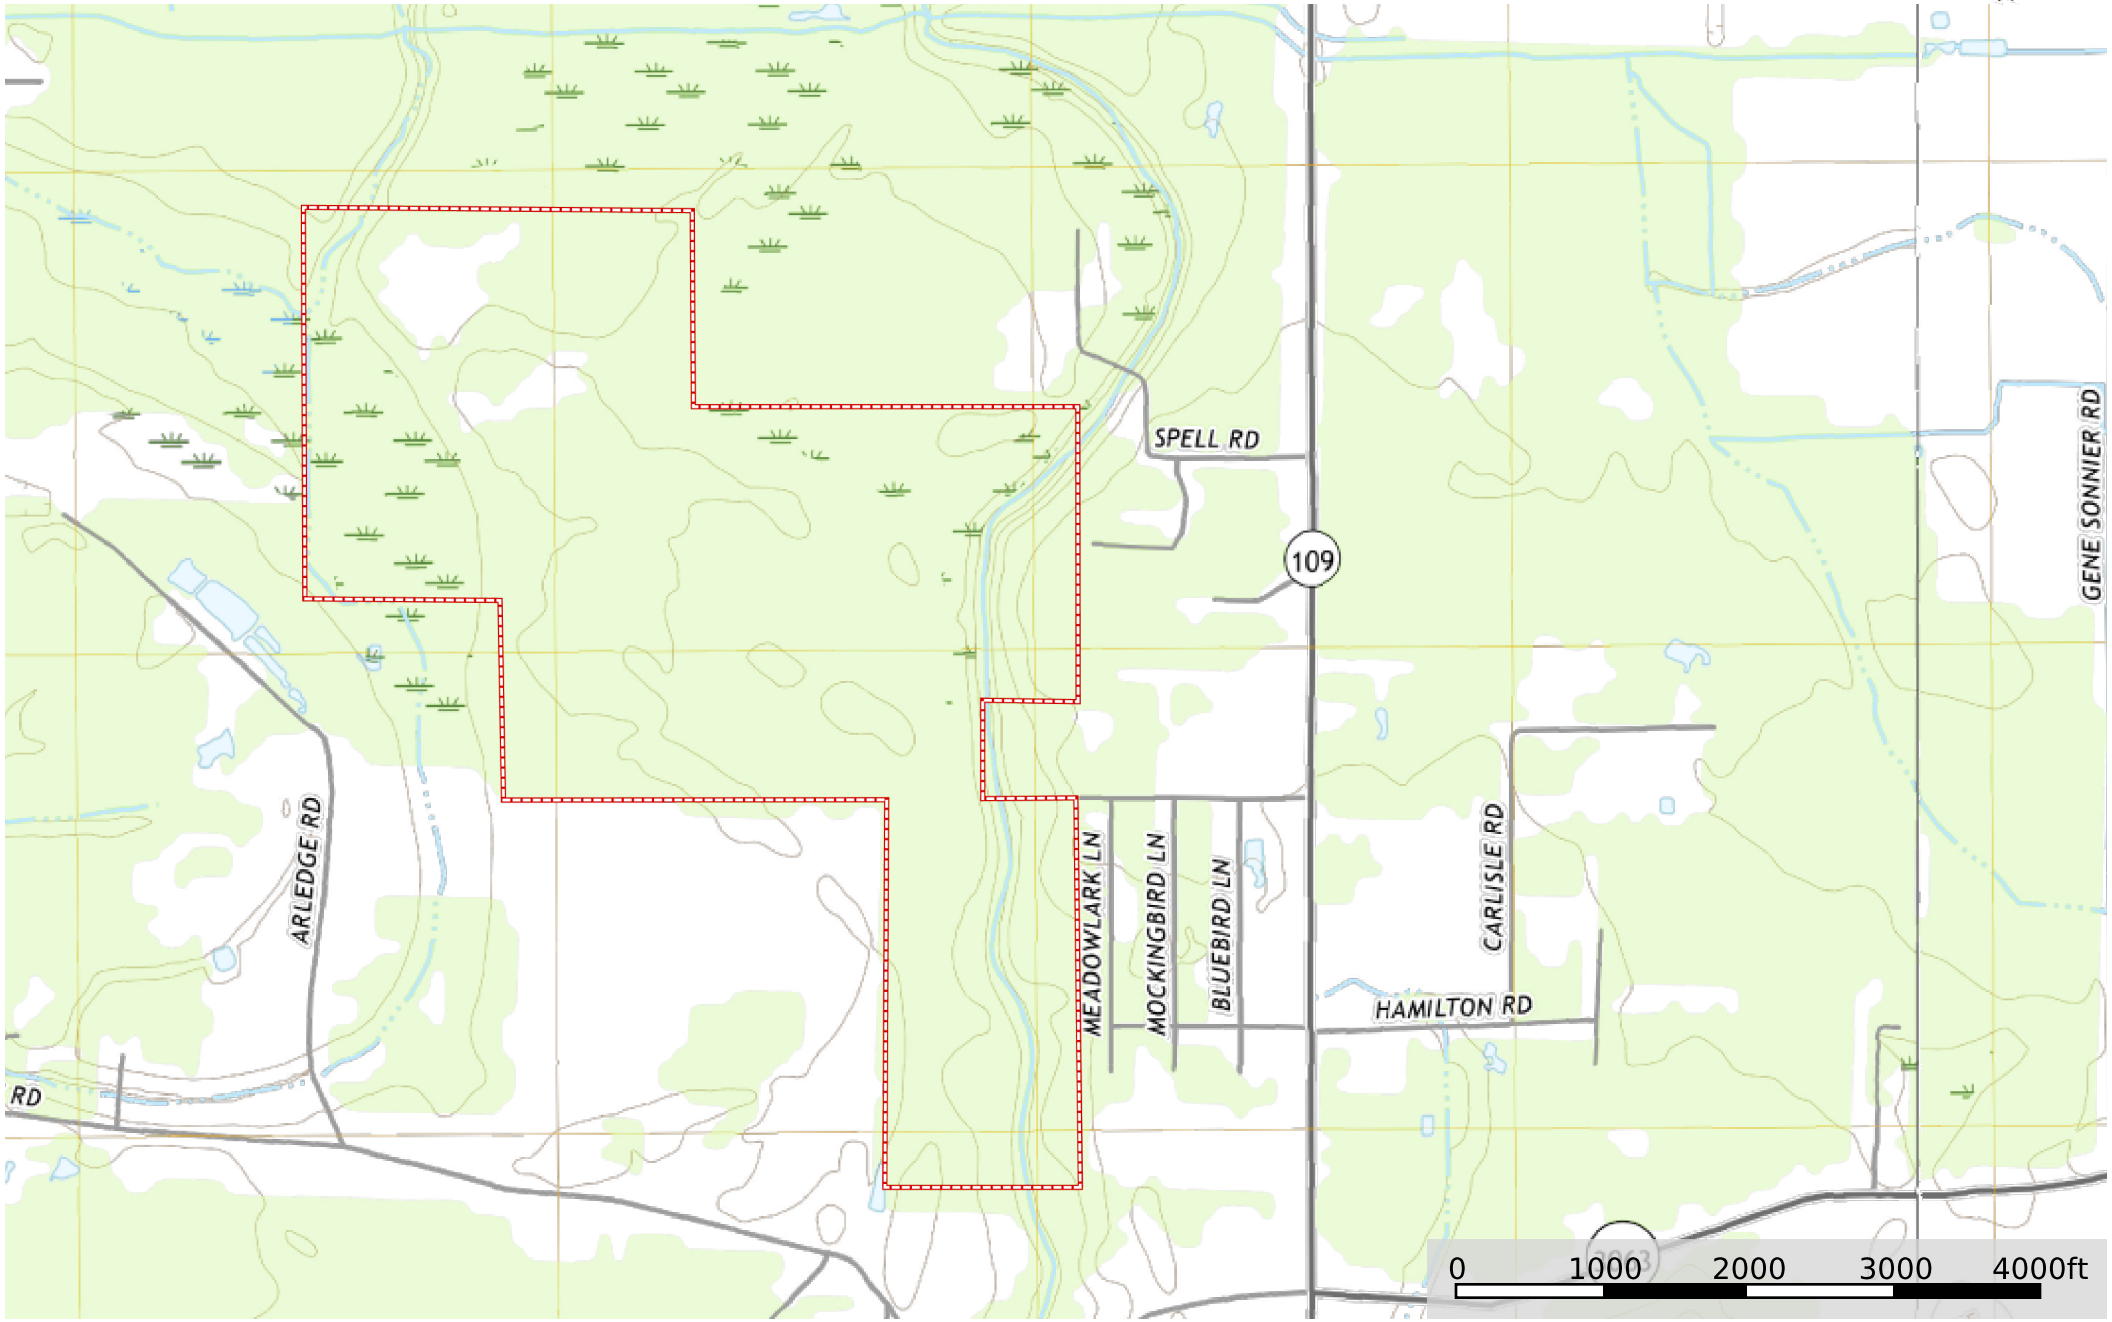

# Jacob Road Tract, Calcasieu Parish, 430+/- Acres

Calcasieu Parish, Louisiana, 430 AC +/-

 Boundary