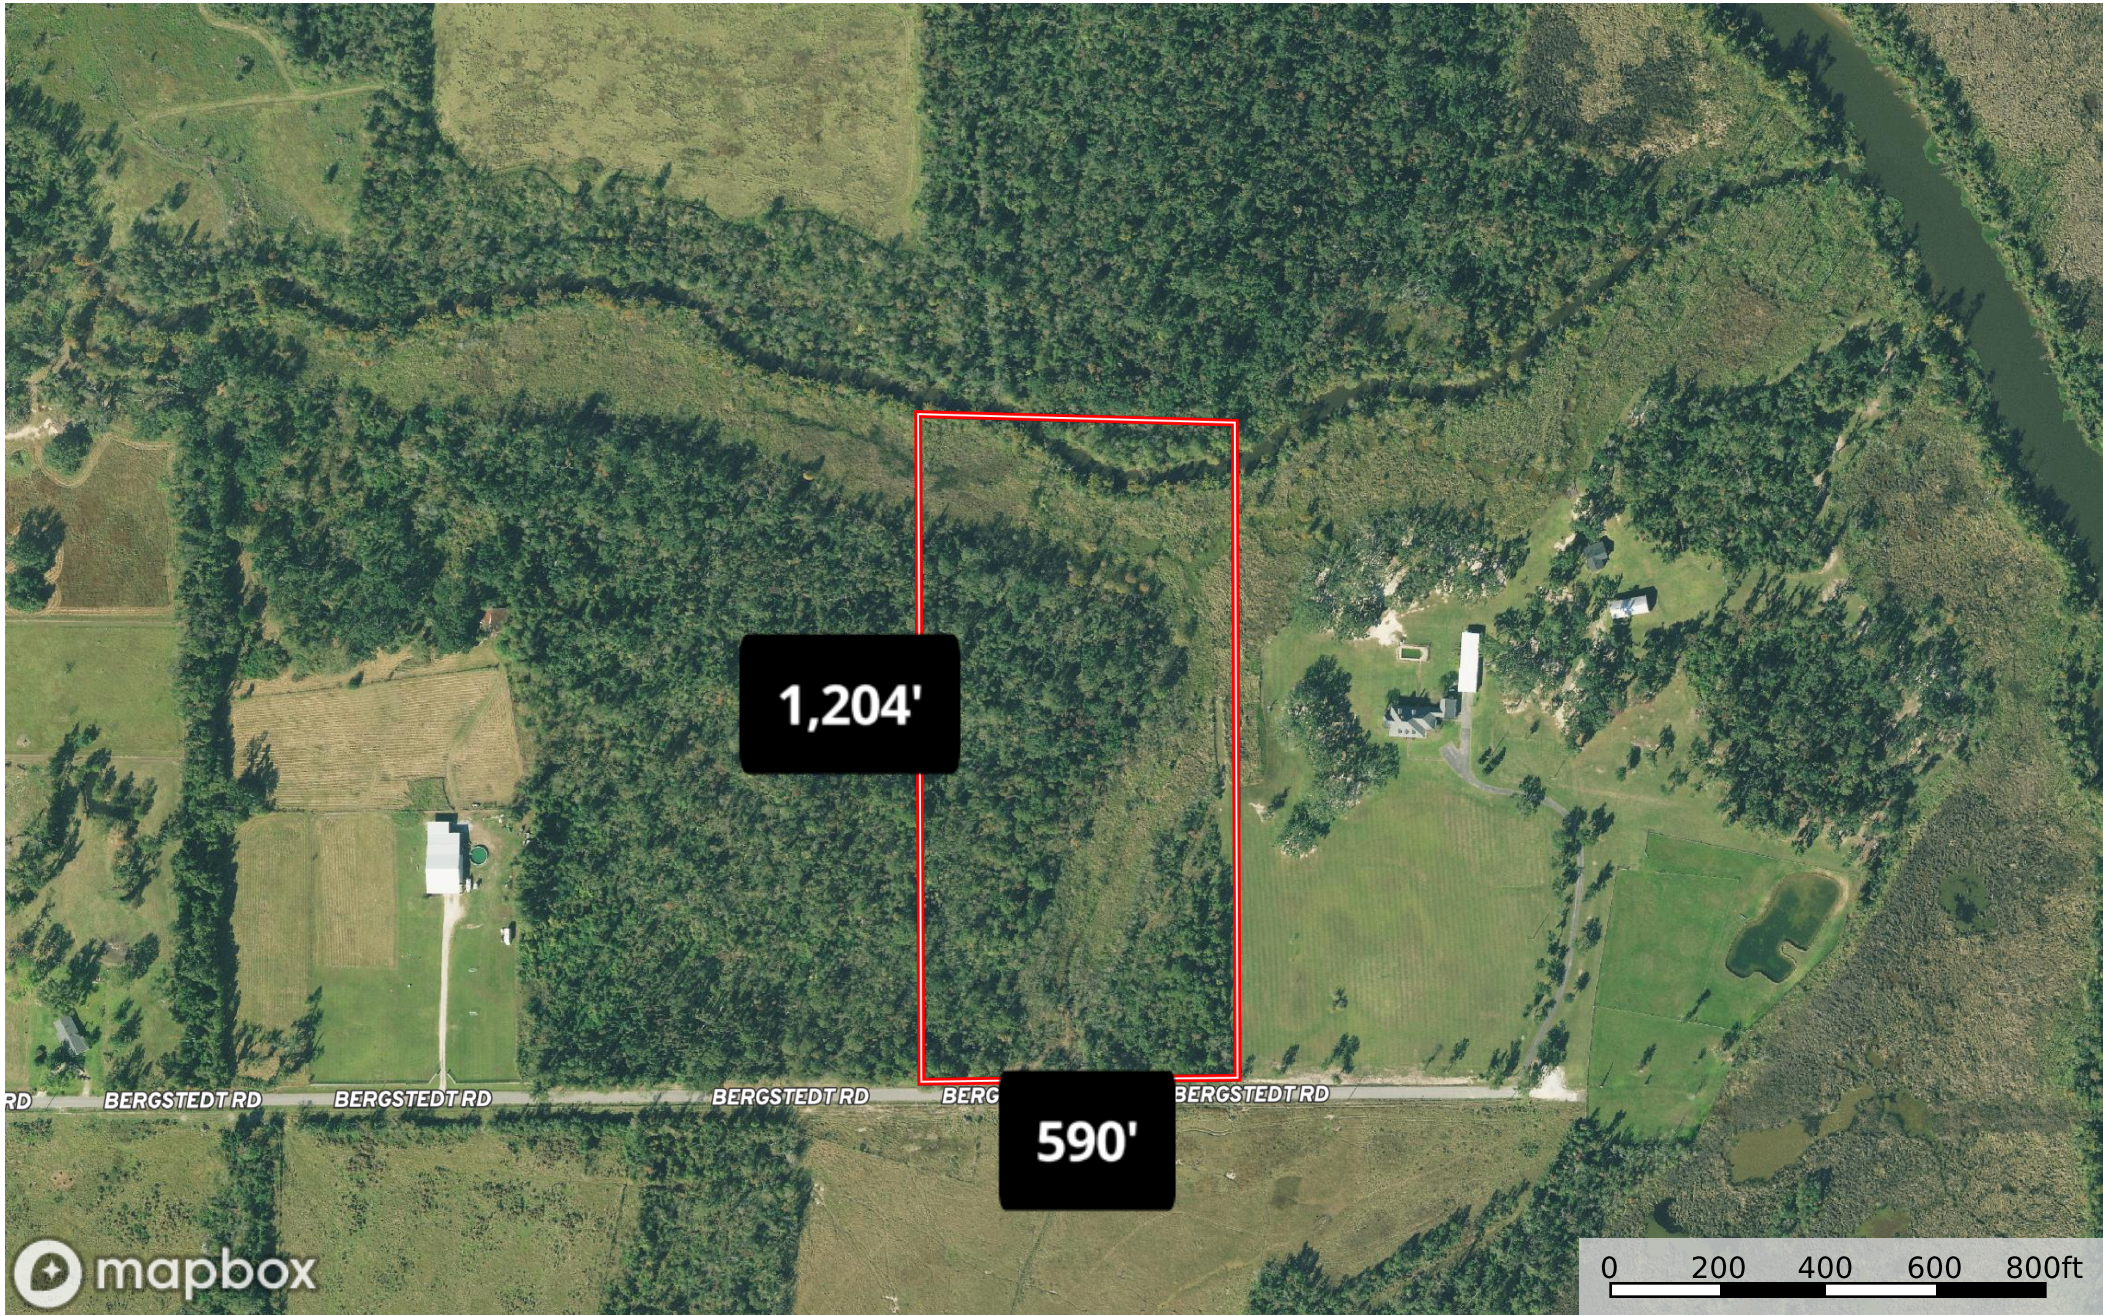

Choupique Bayou Tract, Calcasieu Parish, 16 Acres +/-

Calcasieu Parish, Louisiana, 16 AC +/-

 Boundary