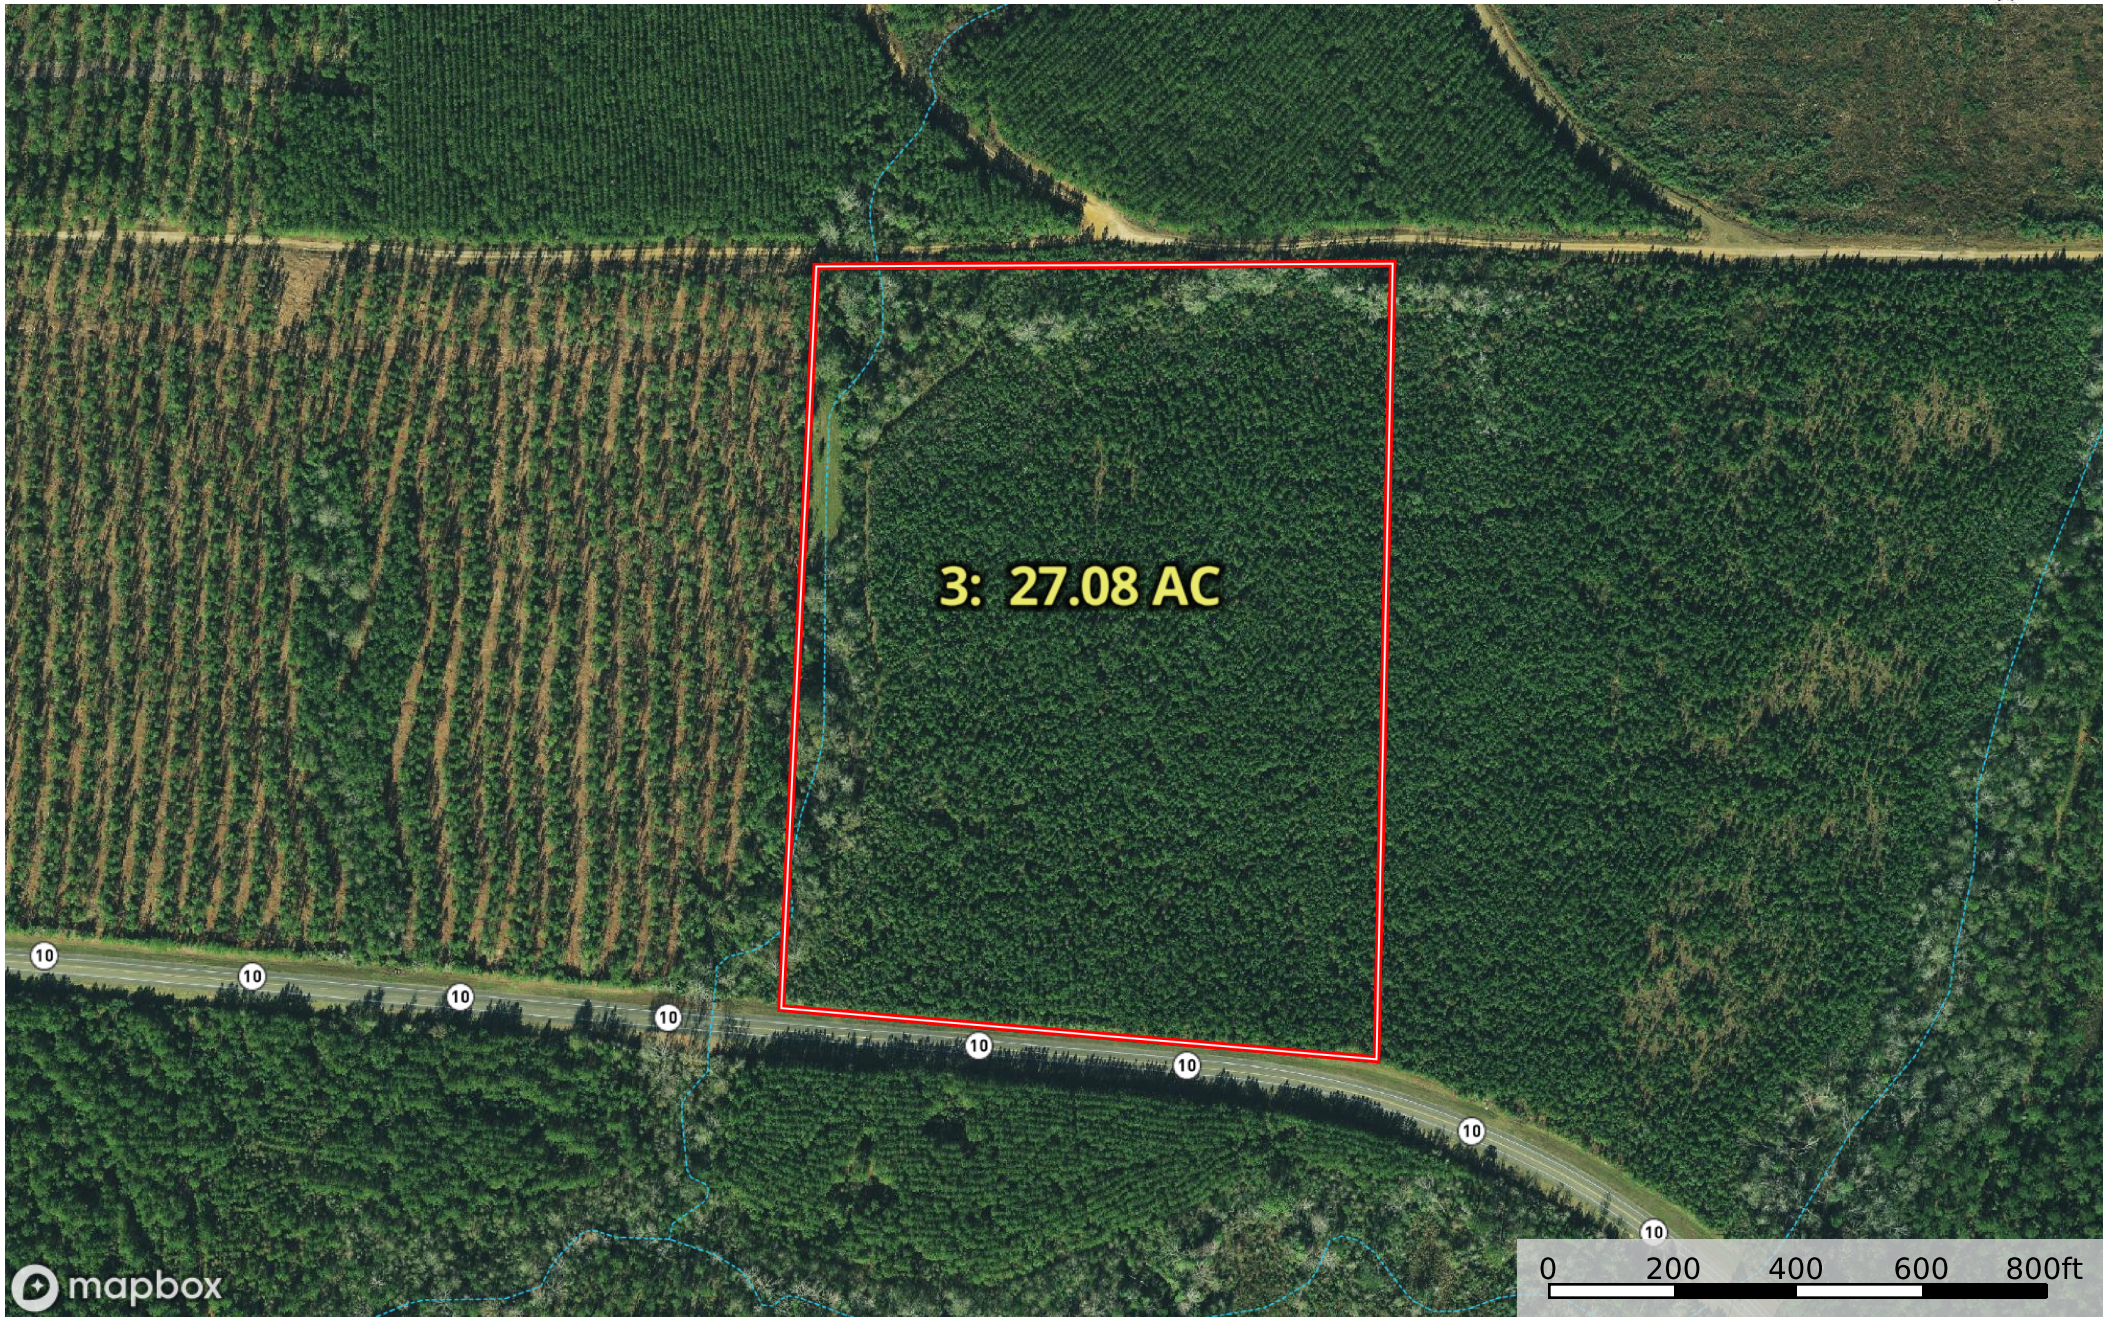

Cotton Trail Tract - Parcel 3, Allen Parish, 27 Acres

Allen Parish, Louisiana, 27 AC +/-

- Boundary
- Stream, Intermittent
- River/Creek
- Water Body