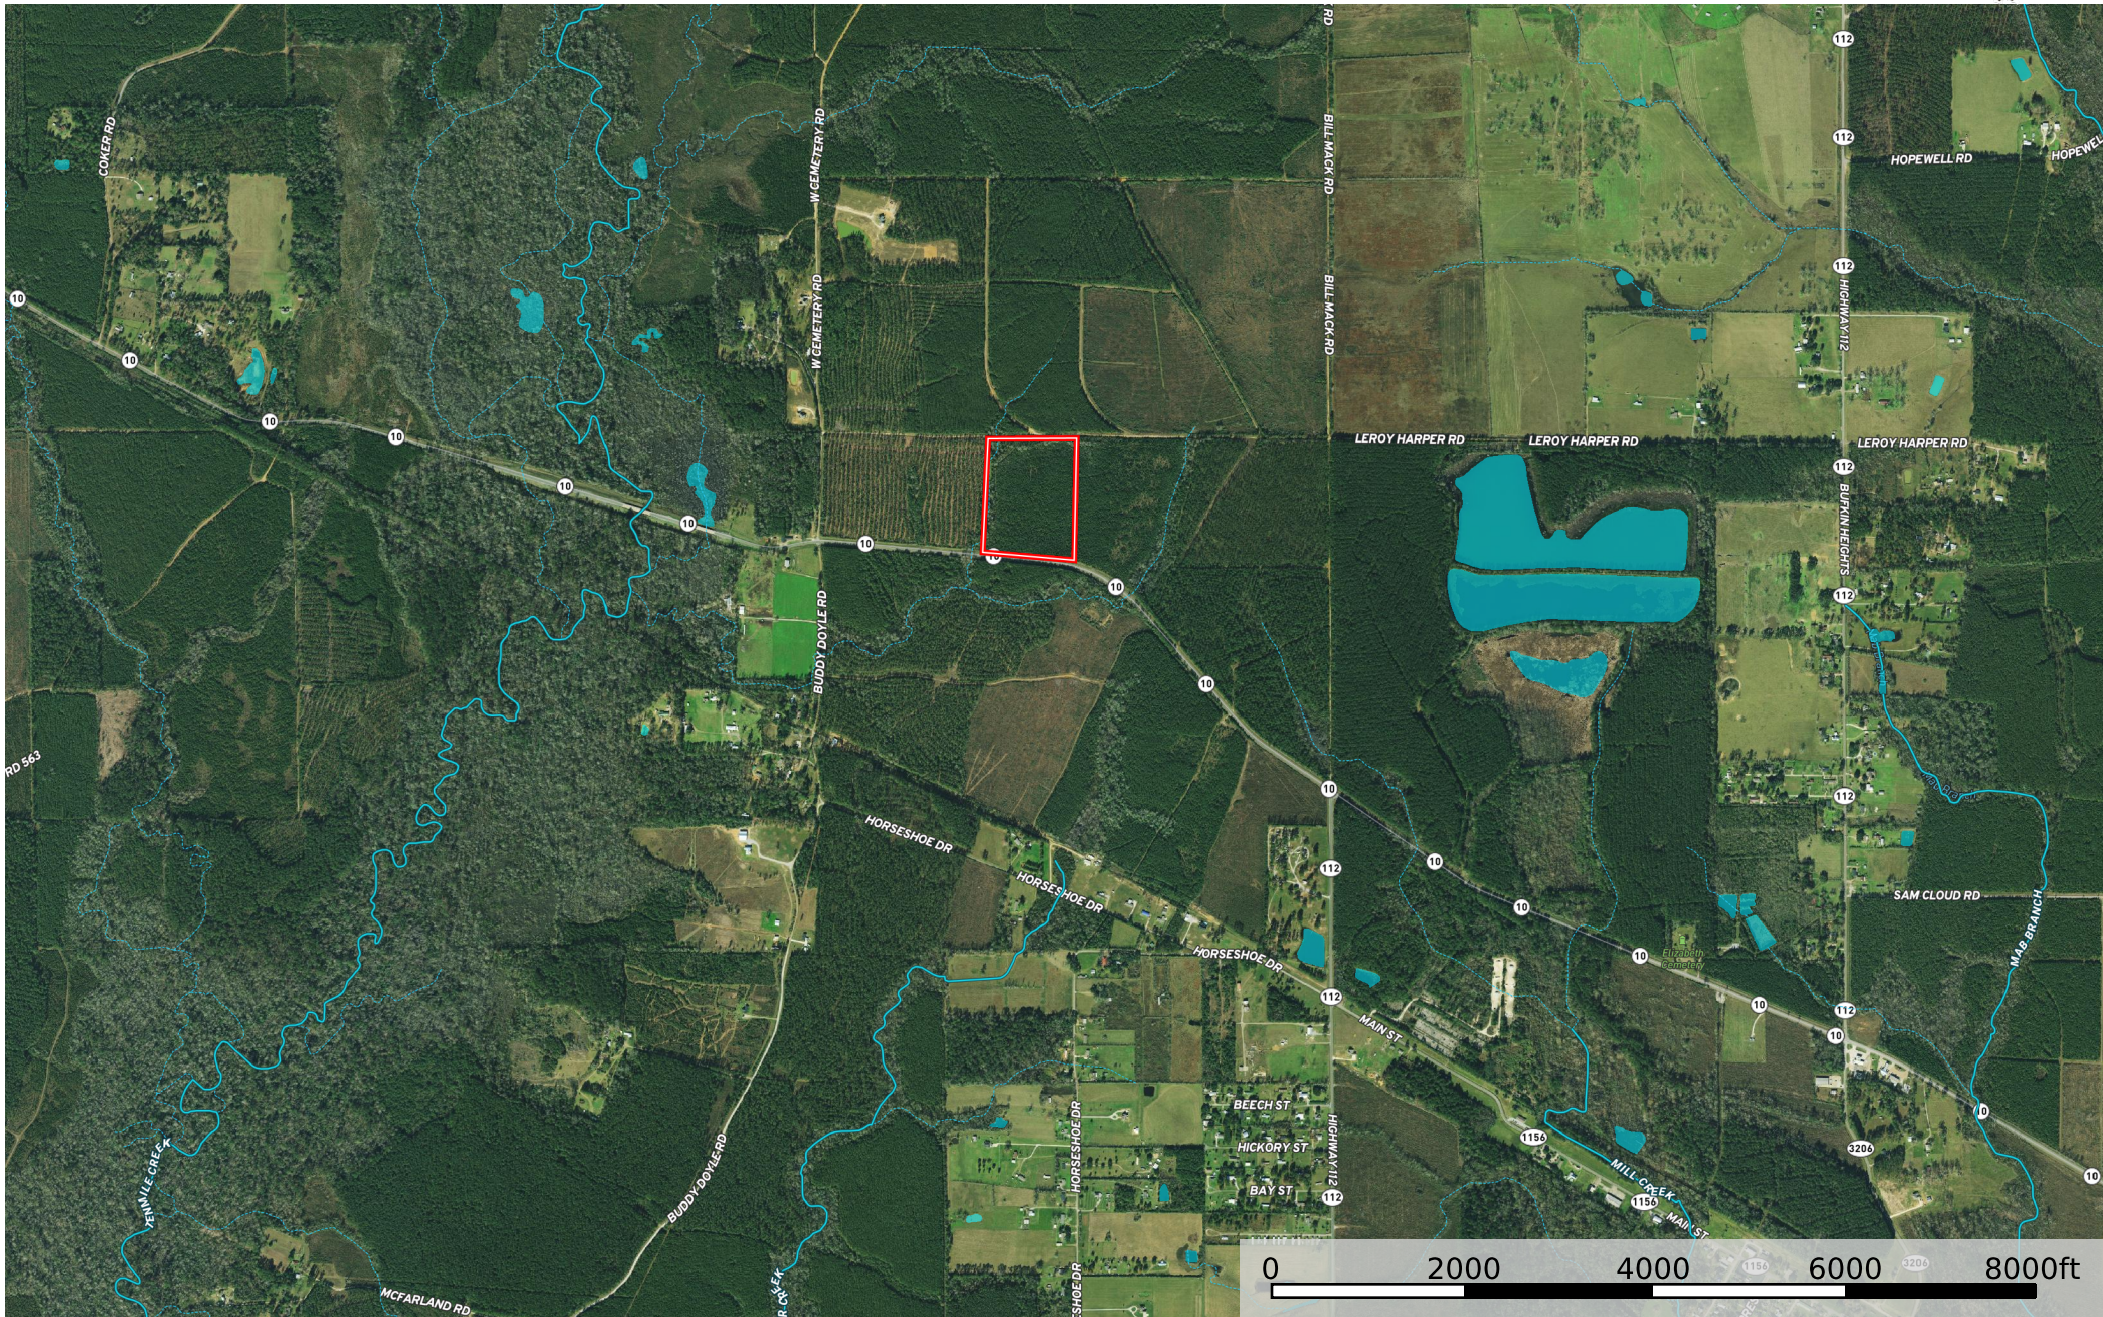

Cotton Trail Tract - Parcel 3, Allen Parish, 27 Acres

Allen Parish, Louisiana, 27 AC +/-

- Boundary
- Stream, Intermittent
- River/Creek
- Water Body

Pam Pelafigue
P: Certified Land Sales Agent

ppelafigue@mossyoakproperties.com