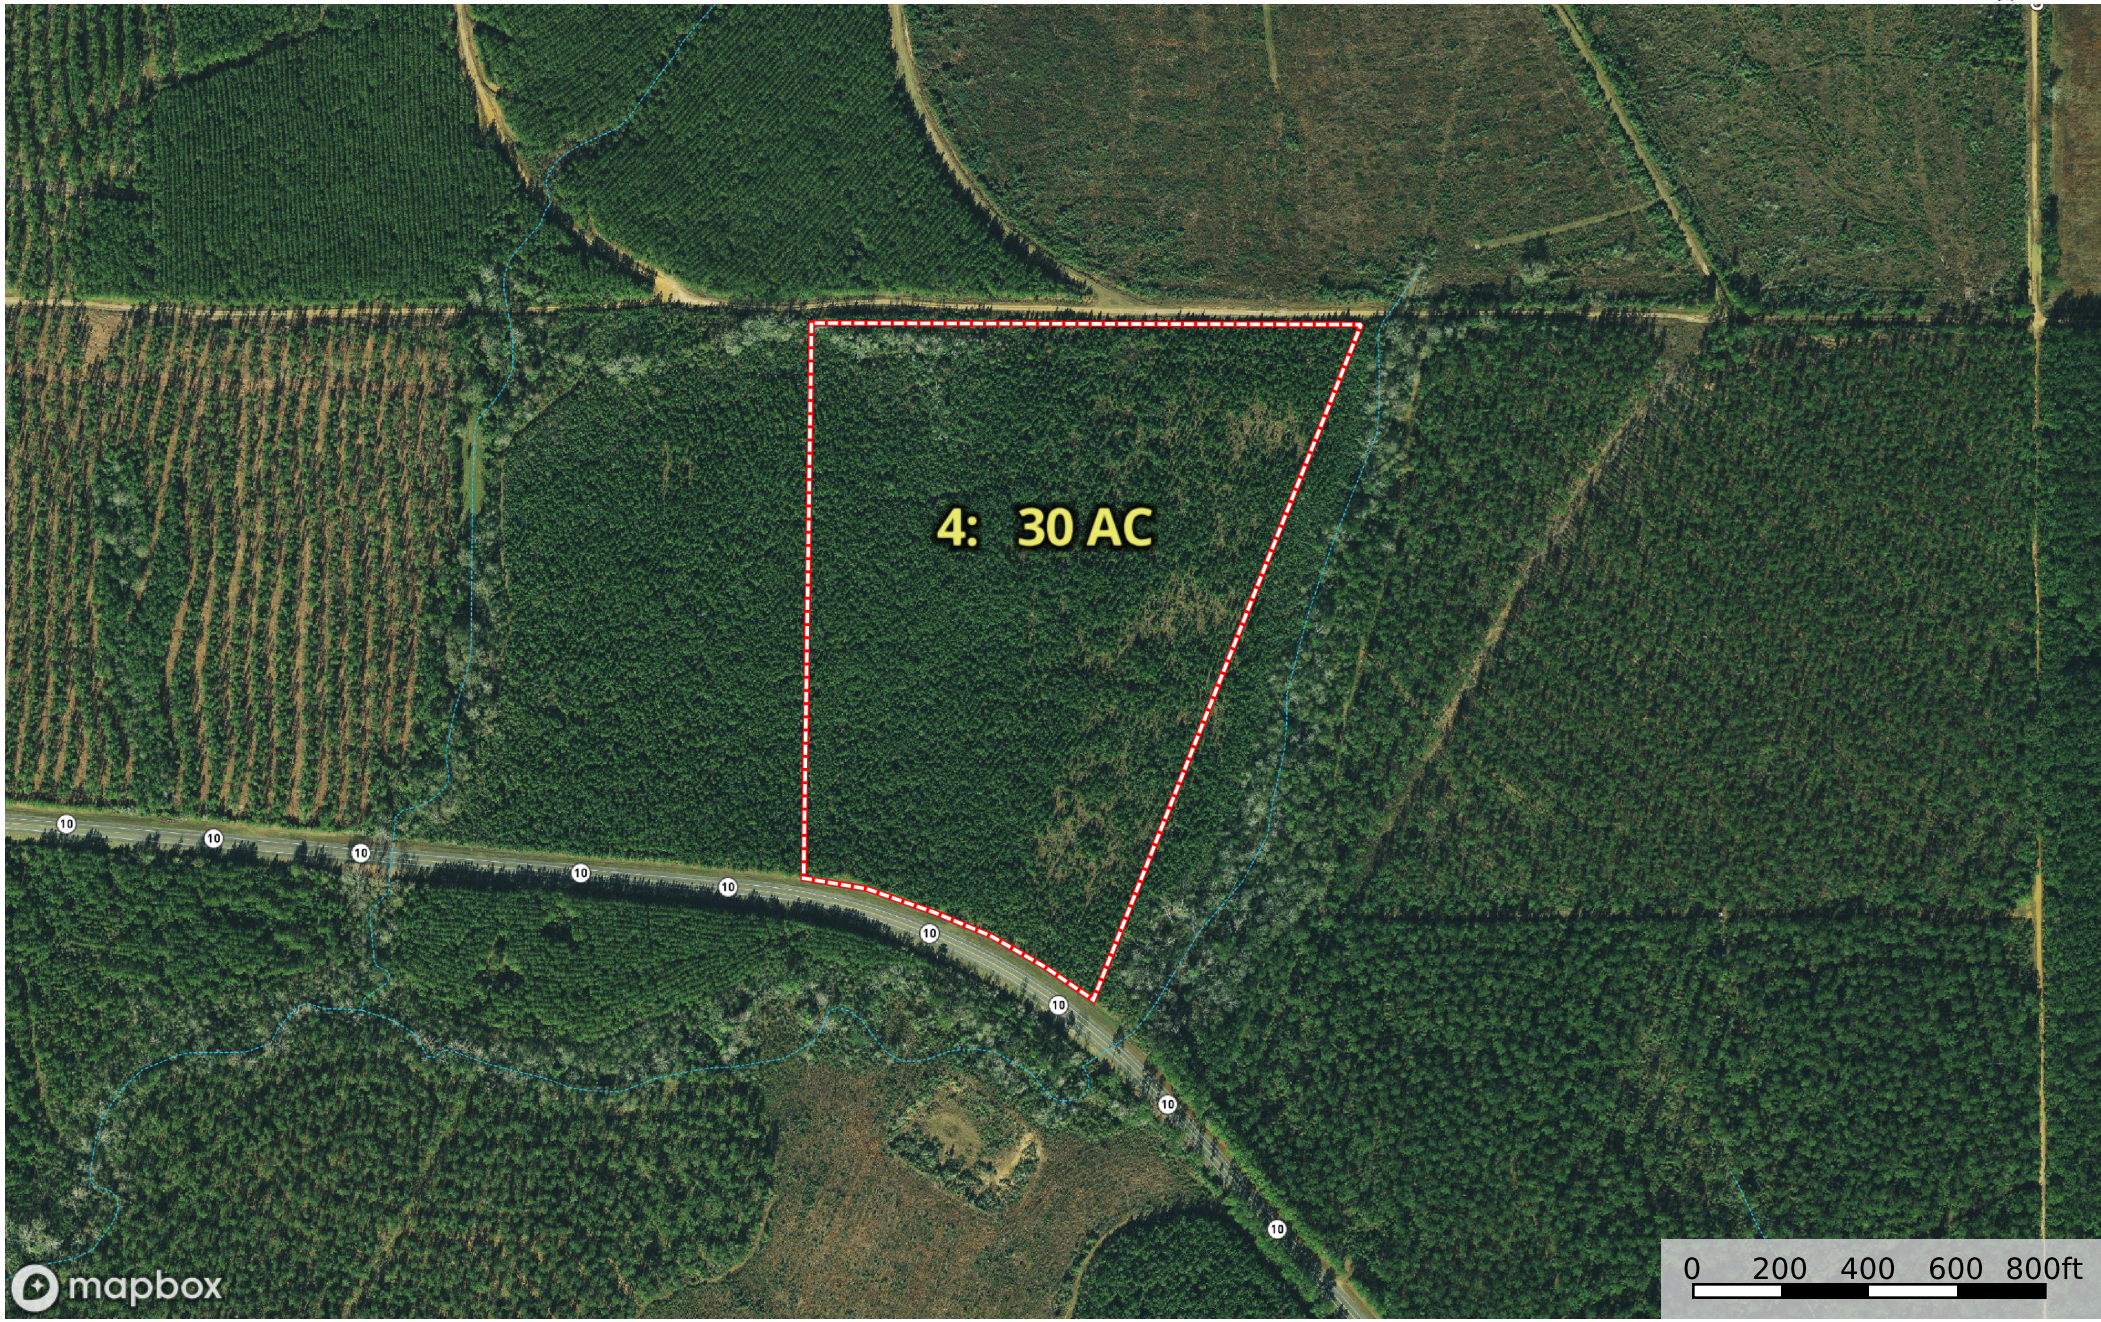

Cotton Trail Tract - Parcel 4, Allen Parish, 30 Acres

Allen Parish, Louisiana, 30 AC +/-

- Boundary
- Stream, Intermittent
- River/Creek
- Water Body