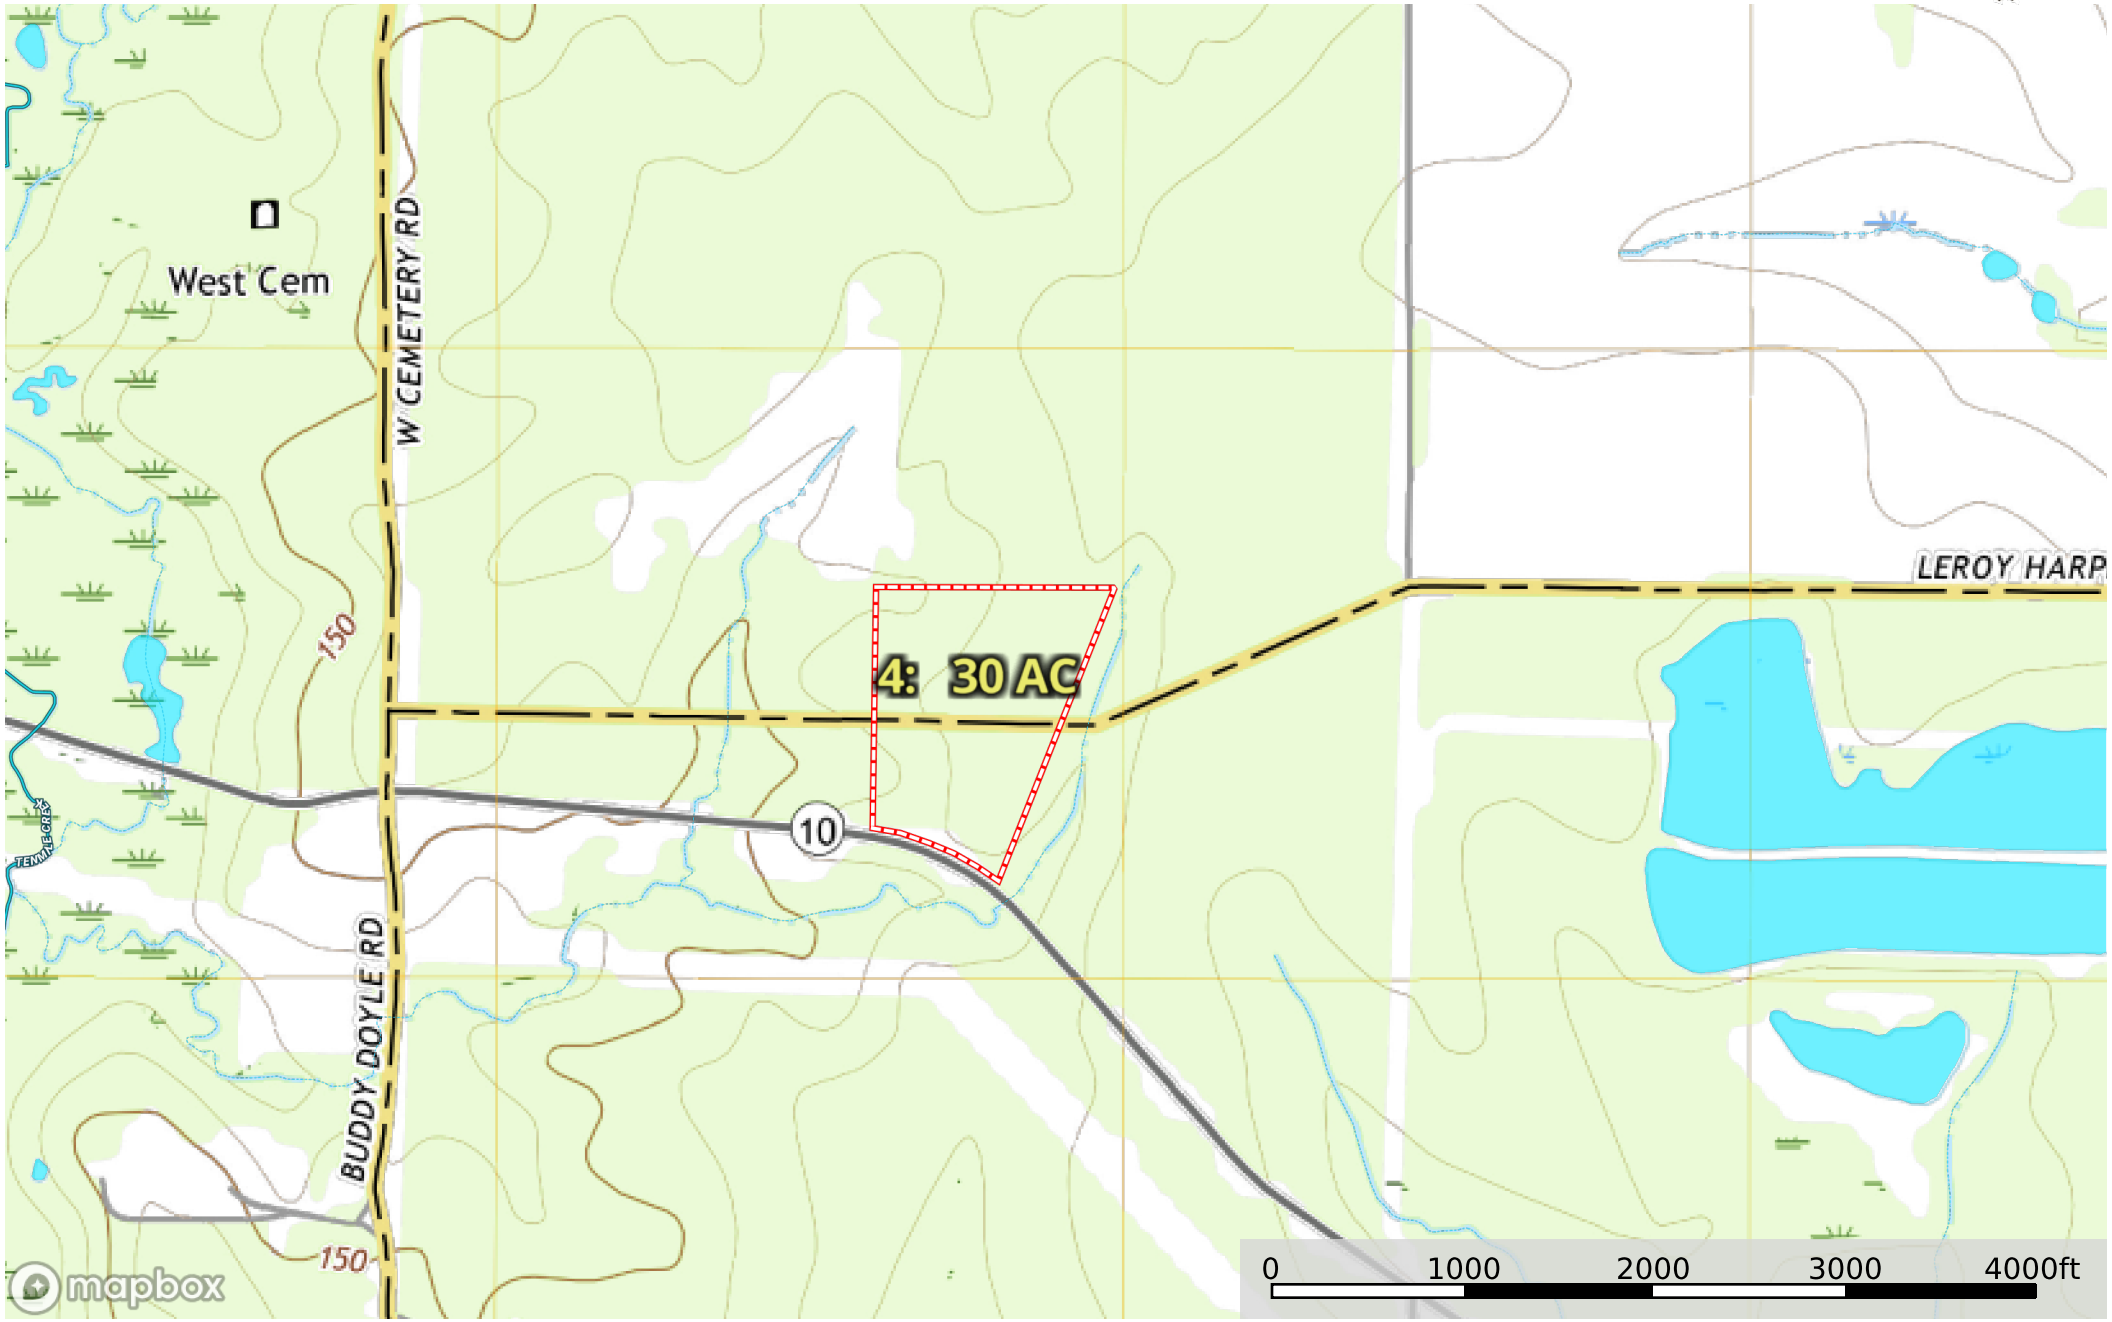

Cotton Trail Tract - Parcel 4, Allen Parish, 30 Acres

Allen Parish, Louisiana, 30 AC +/-

- Boundary
- Stream, Intermittent
- River/Creek
- Water Body

Pam Pelafigue
P: Certified Land Sales Agent

ppelafigue@mossyoakproperties.com