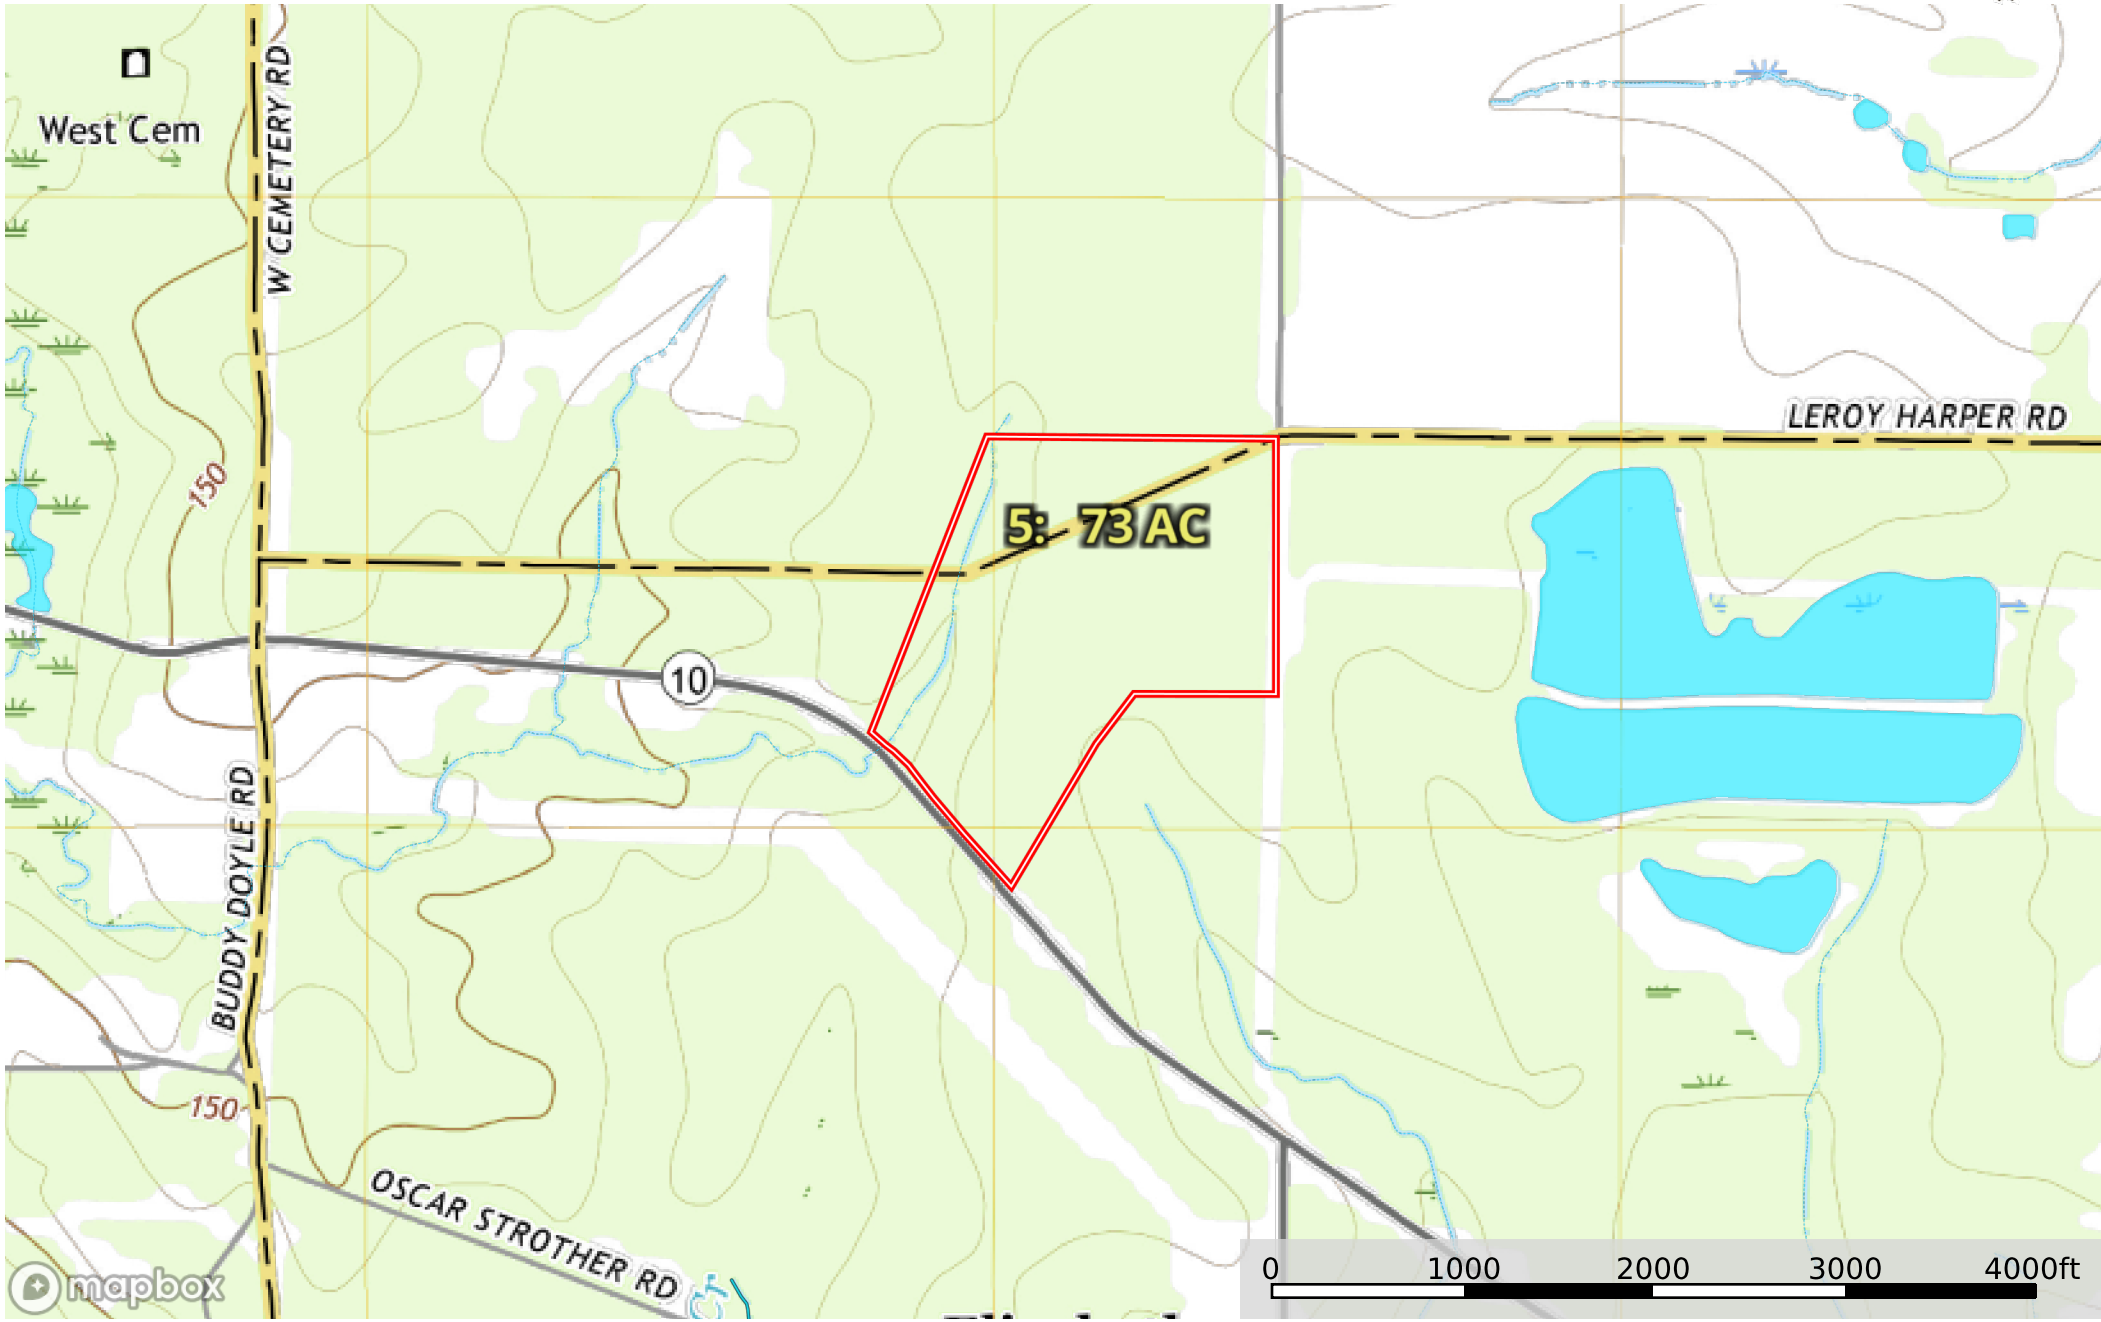

Cotton Trail Tract - Parcel 5, Allen Parish, 73 Acres

Allen Parish, Louisiana, 73 AC +/-

- Boundary
- Stream, Intermittent
- River/Creek
- Water Body

Pam Pelafigue
P: Certified Land Sales Agent

ppelafigue@mossyoakproperties.com