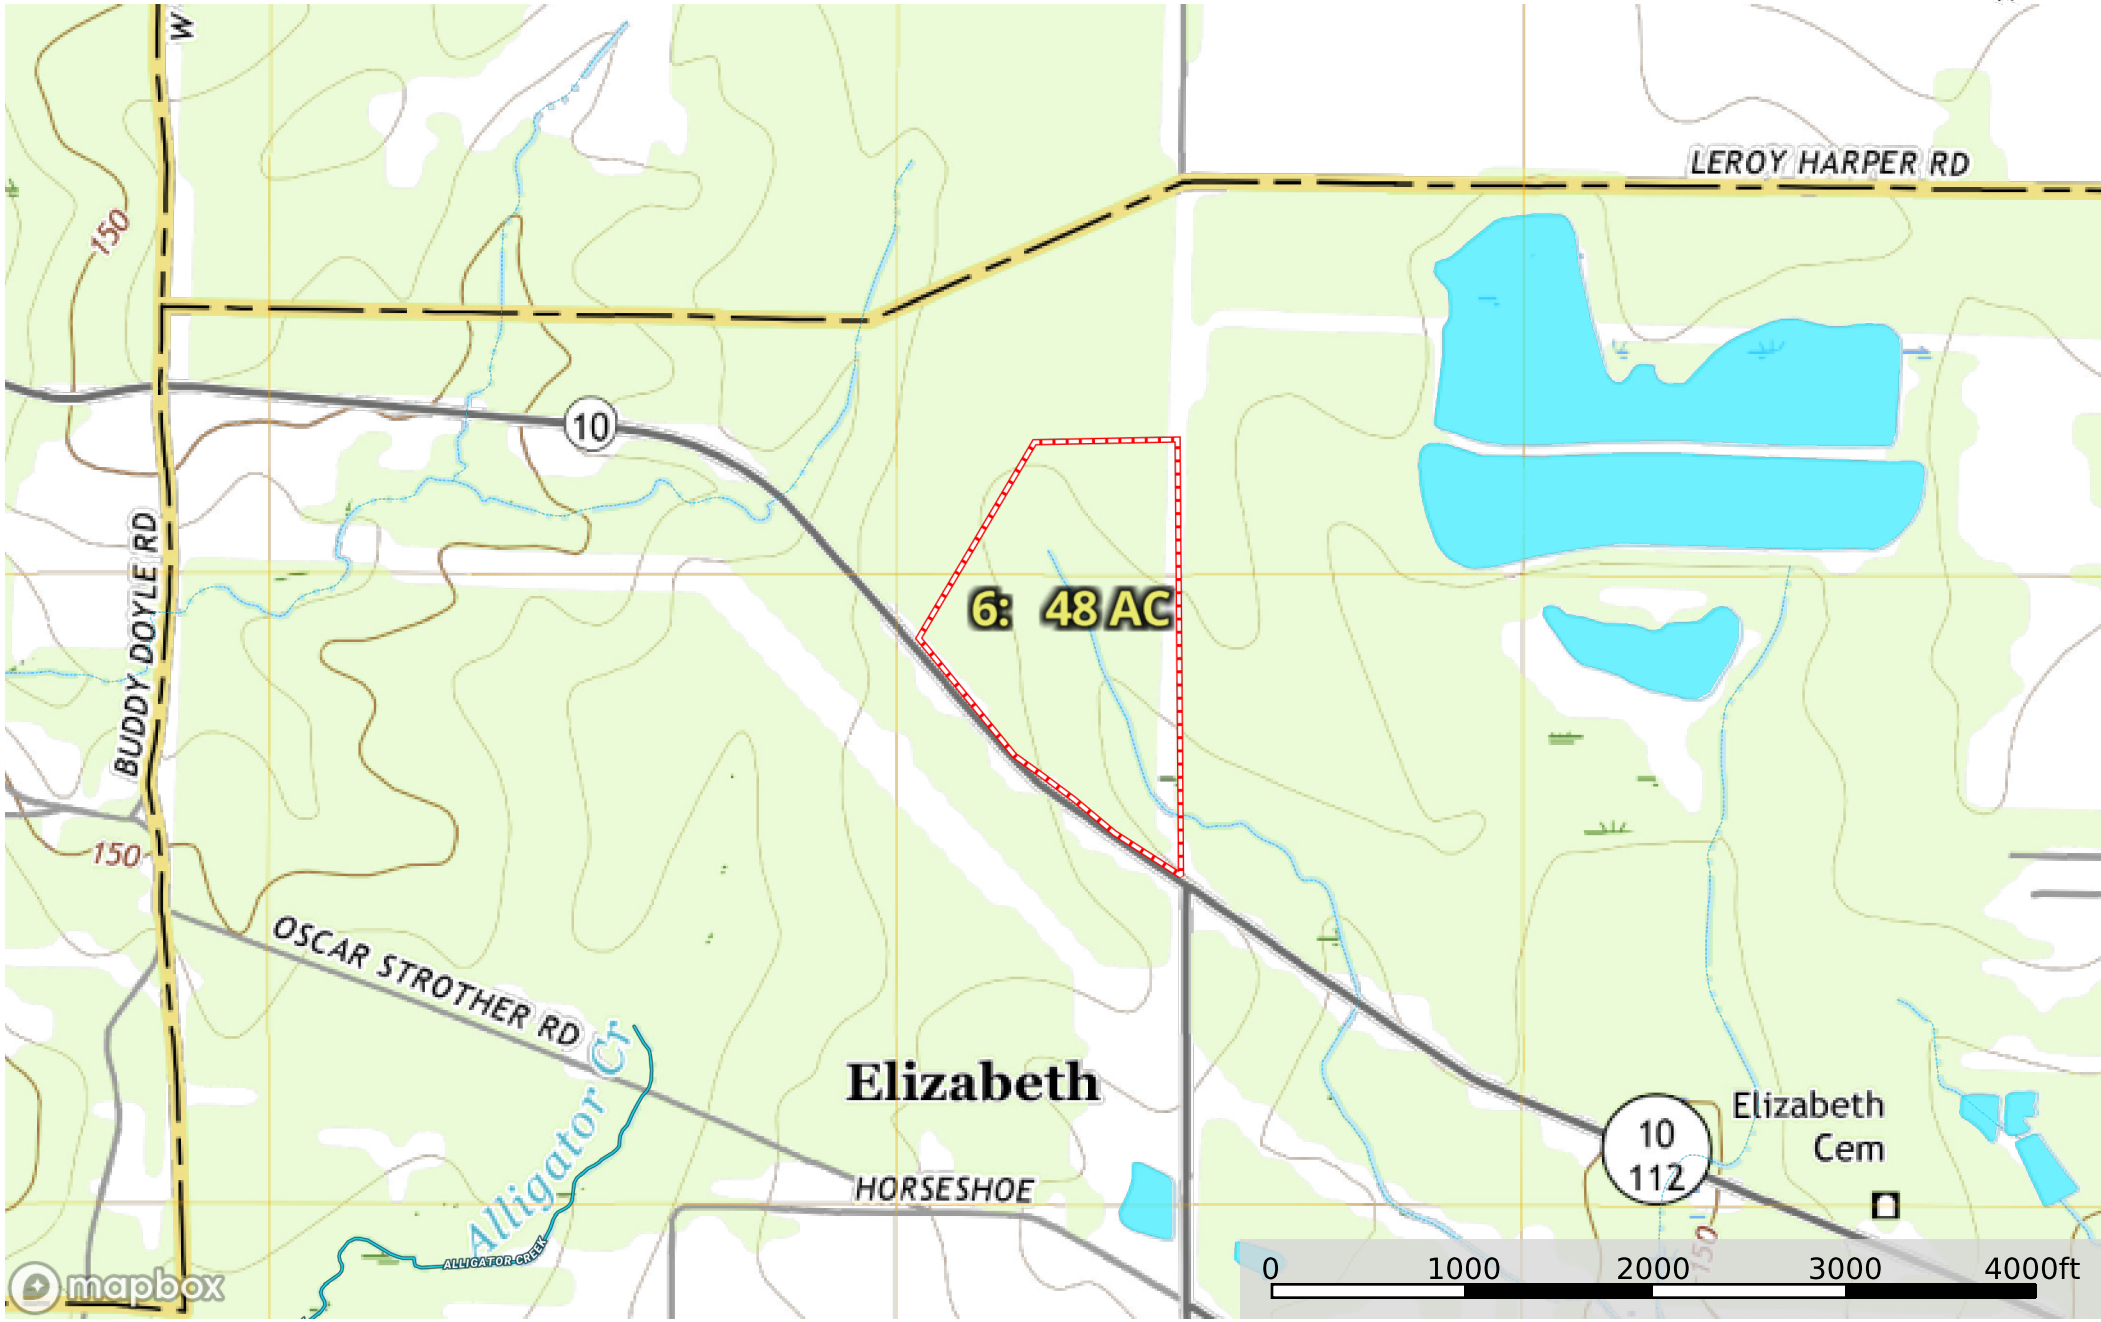

# Cotton Trail Tract - Parcel 6, Allen Parish, 48 Acres

Allen Parish, Louisiana, 48 AC +/-

- Boundary
- Stream, Intermittent
- River/Creek
- Water Body