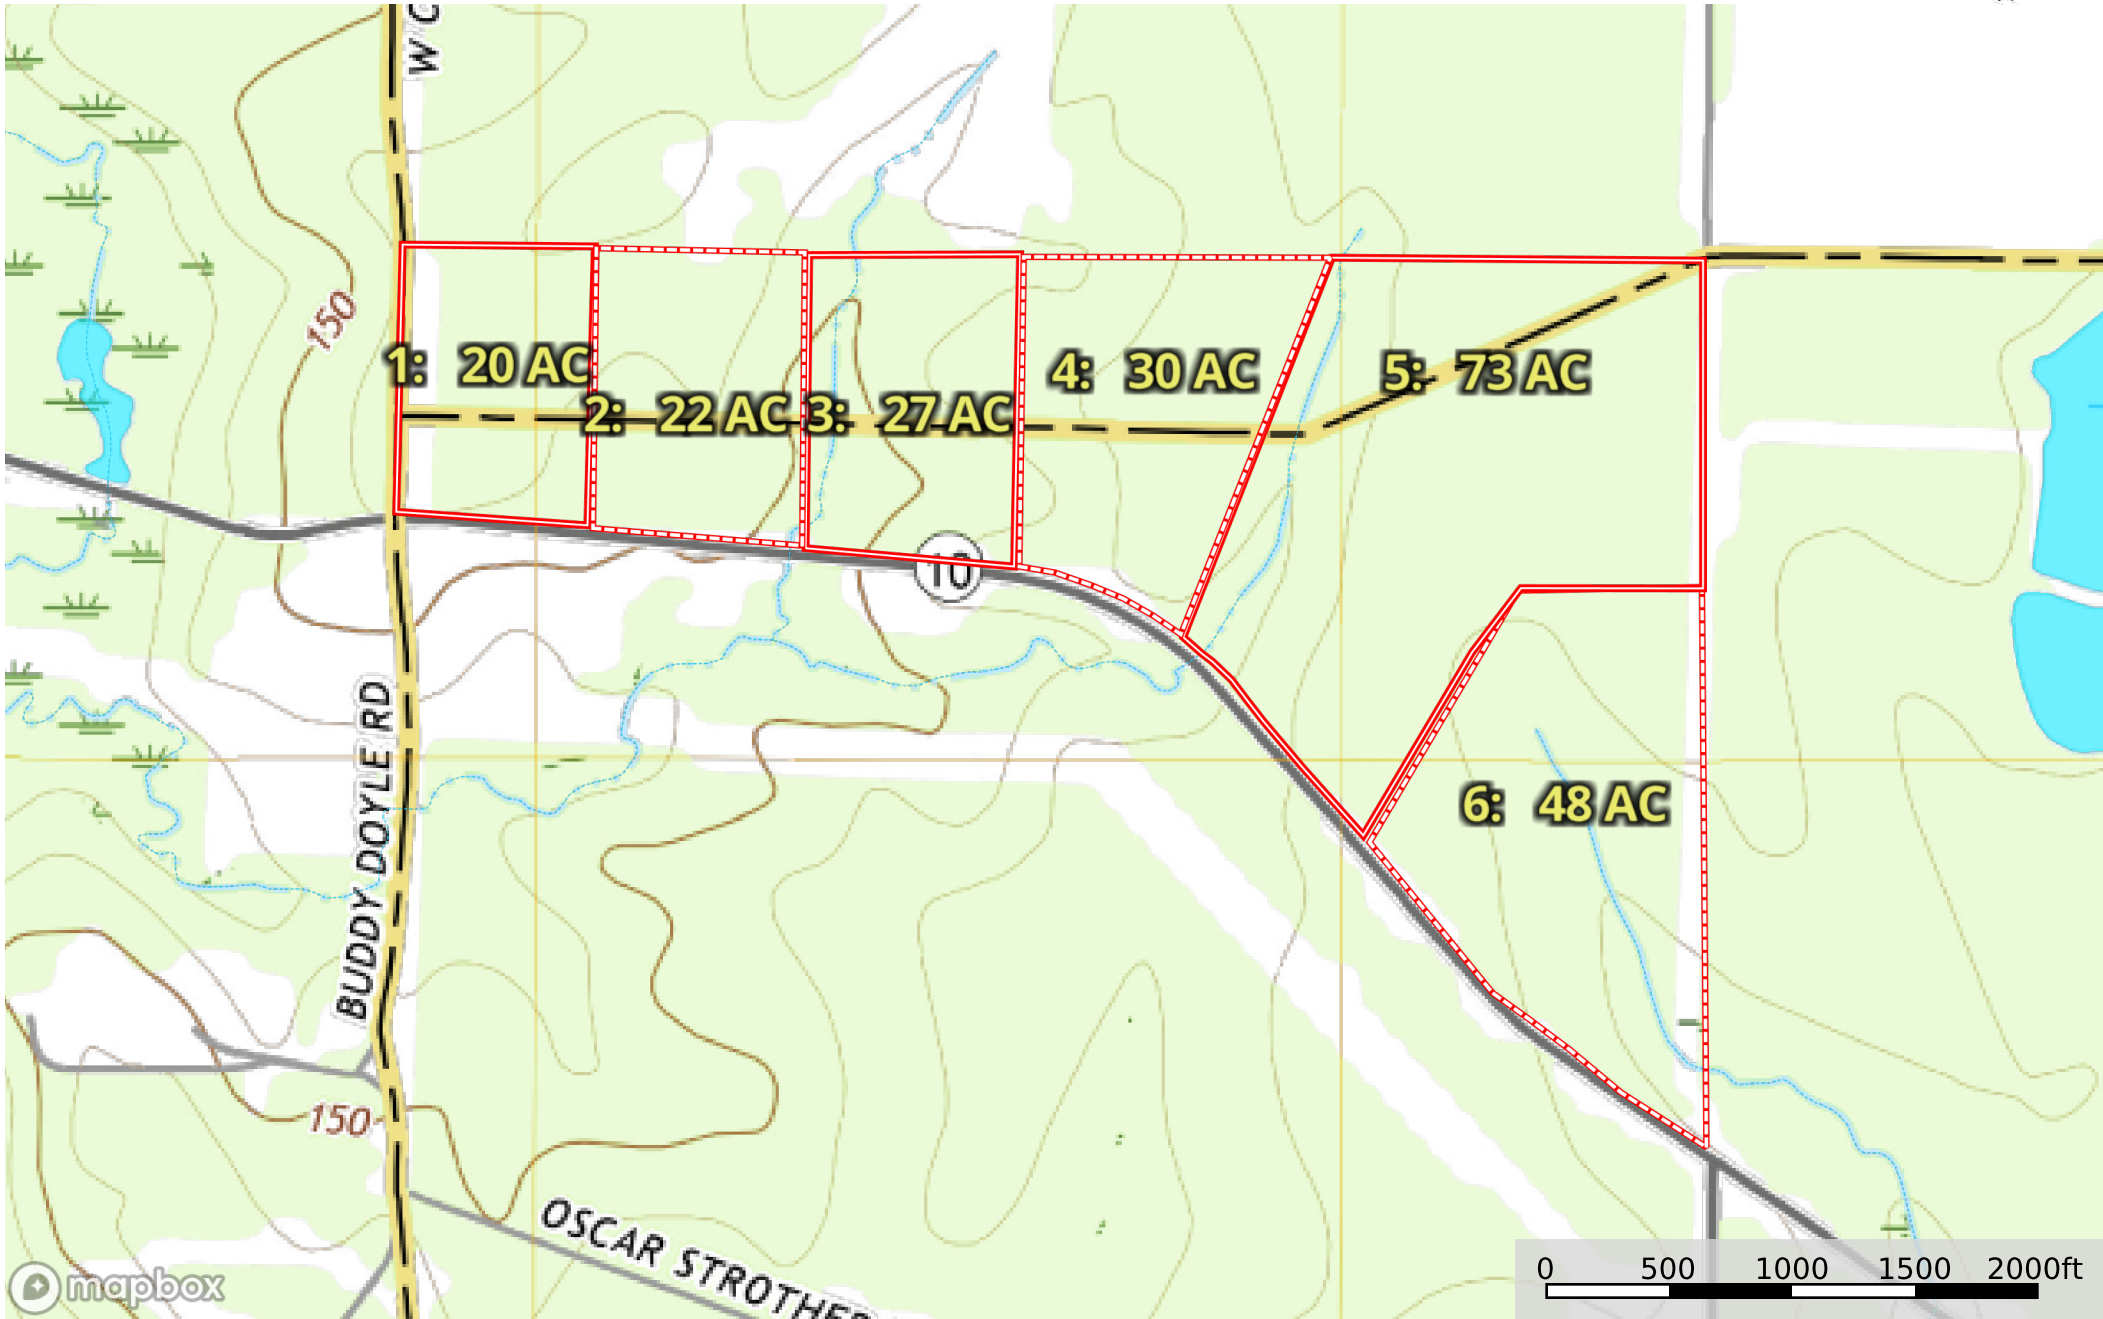

Cotton Trail Tracts, Allen Parish, 220 Acres

Allen Parish, Louisiana, 220 AC +/-

- Boundary
- Boundary
- Stream, Intermittent
- River/Creek
- Water Body