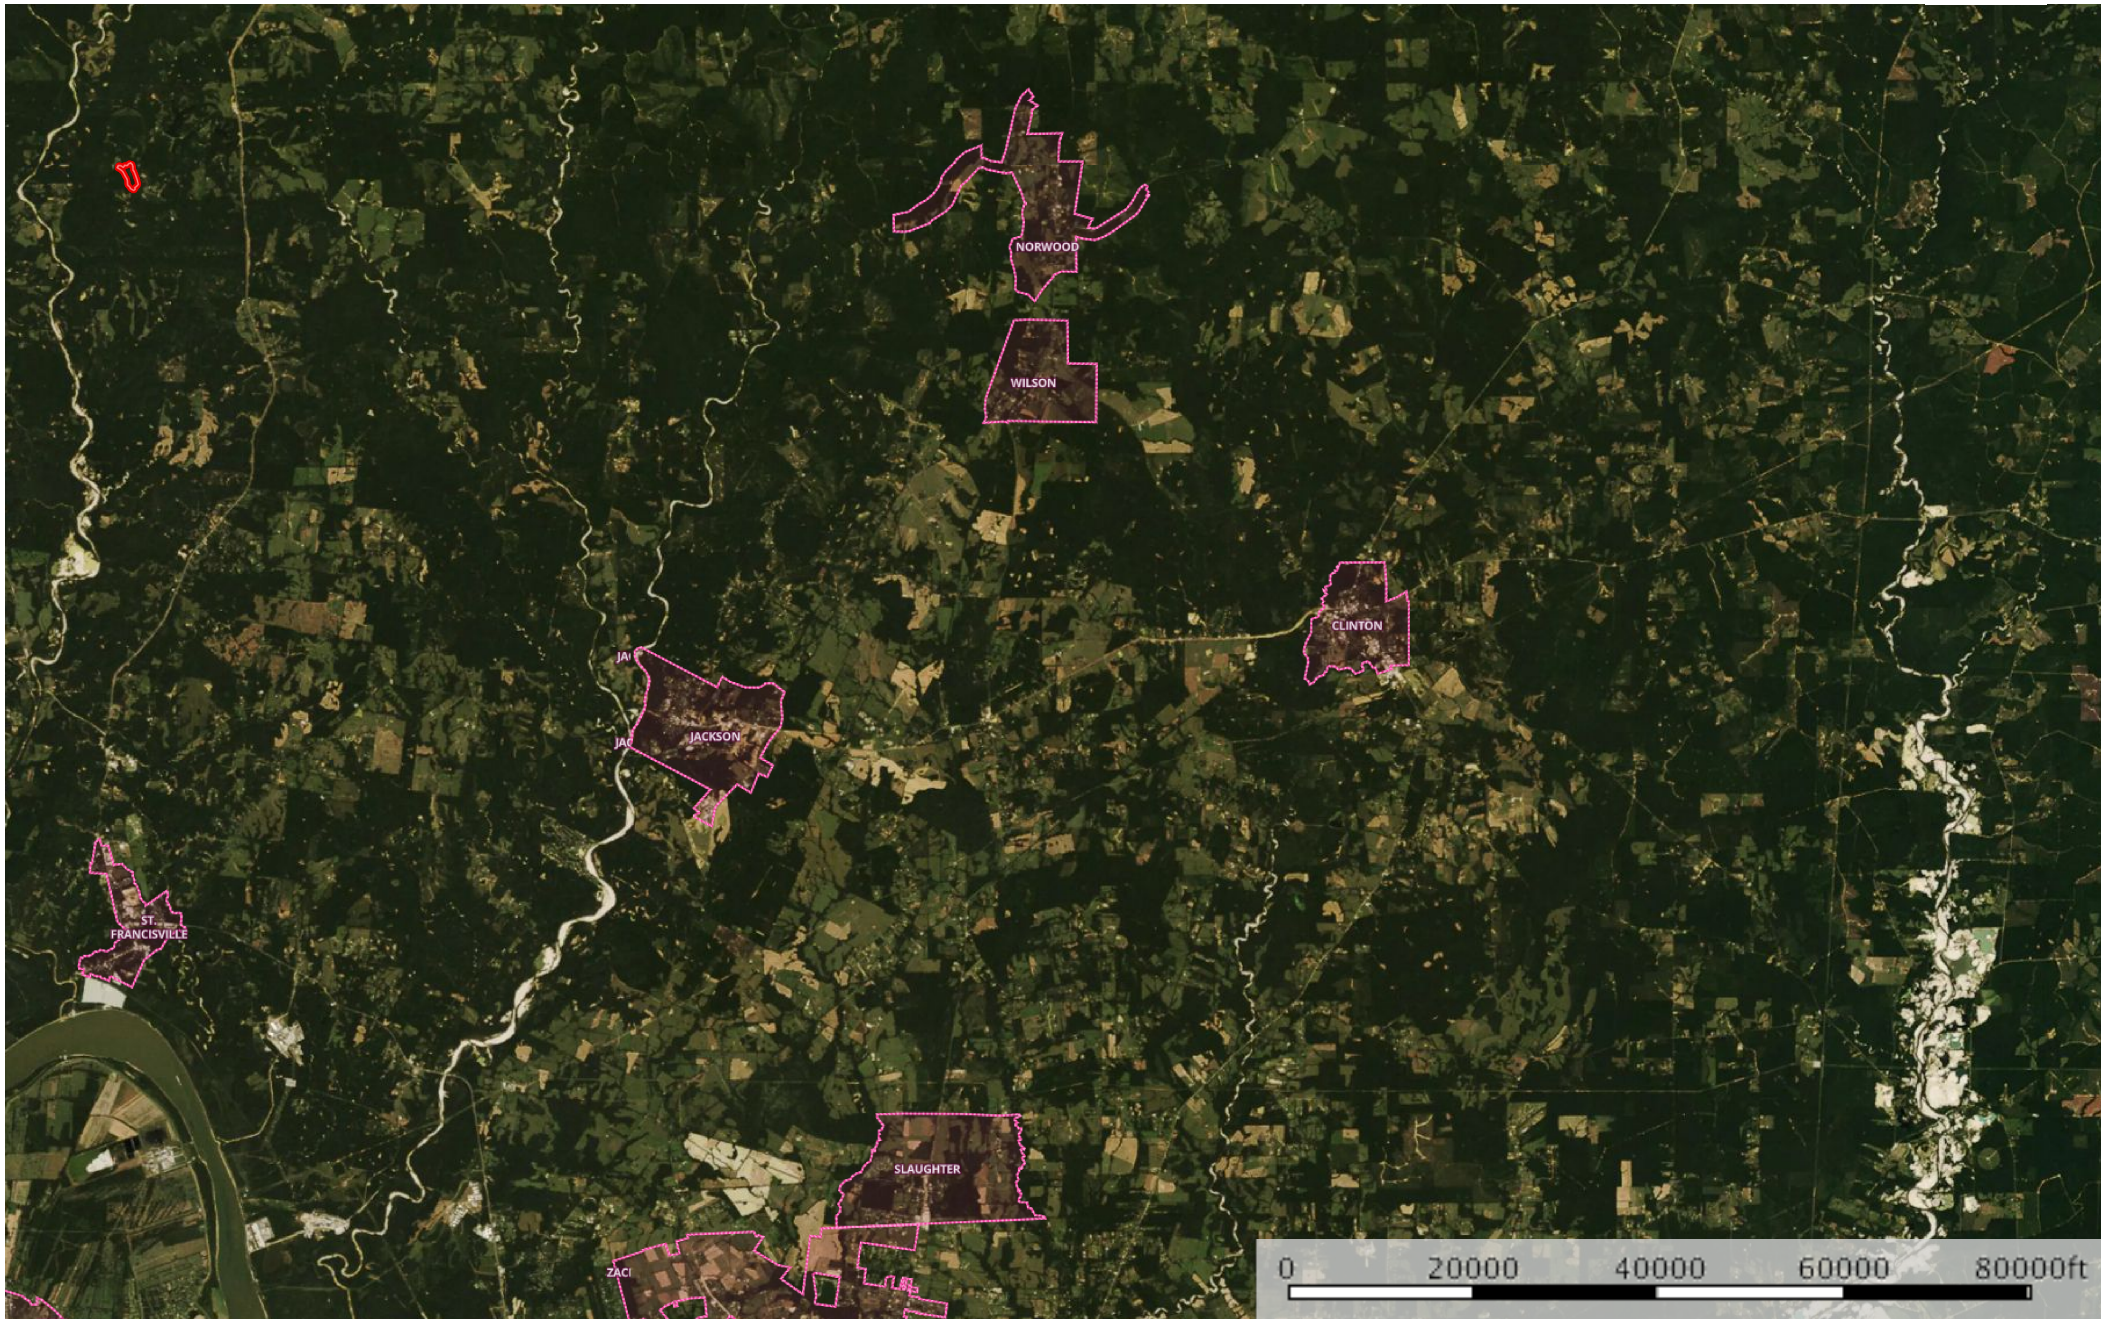

# Cheerful Valley Vicinity Map

West Feliciana Parish, Louisiana, AC +/-

 Boundary