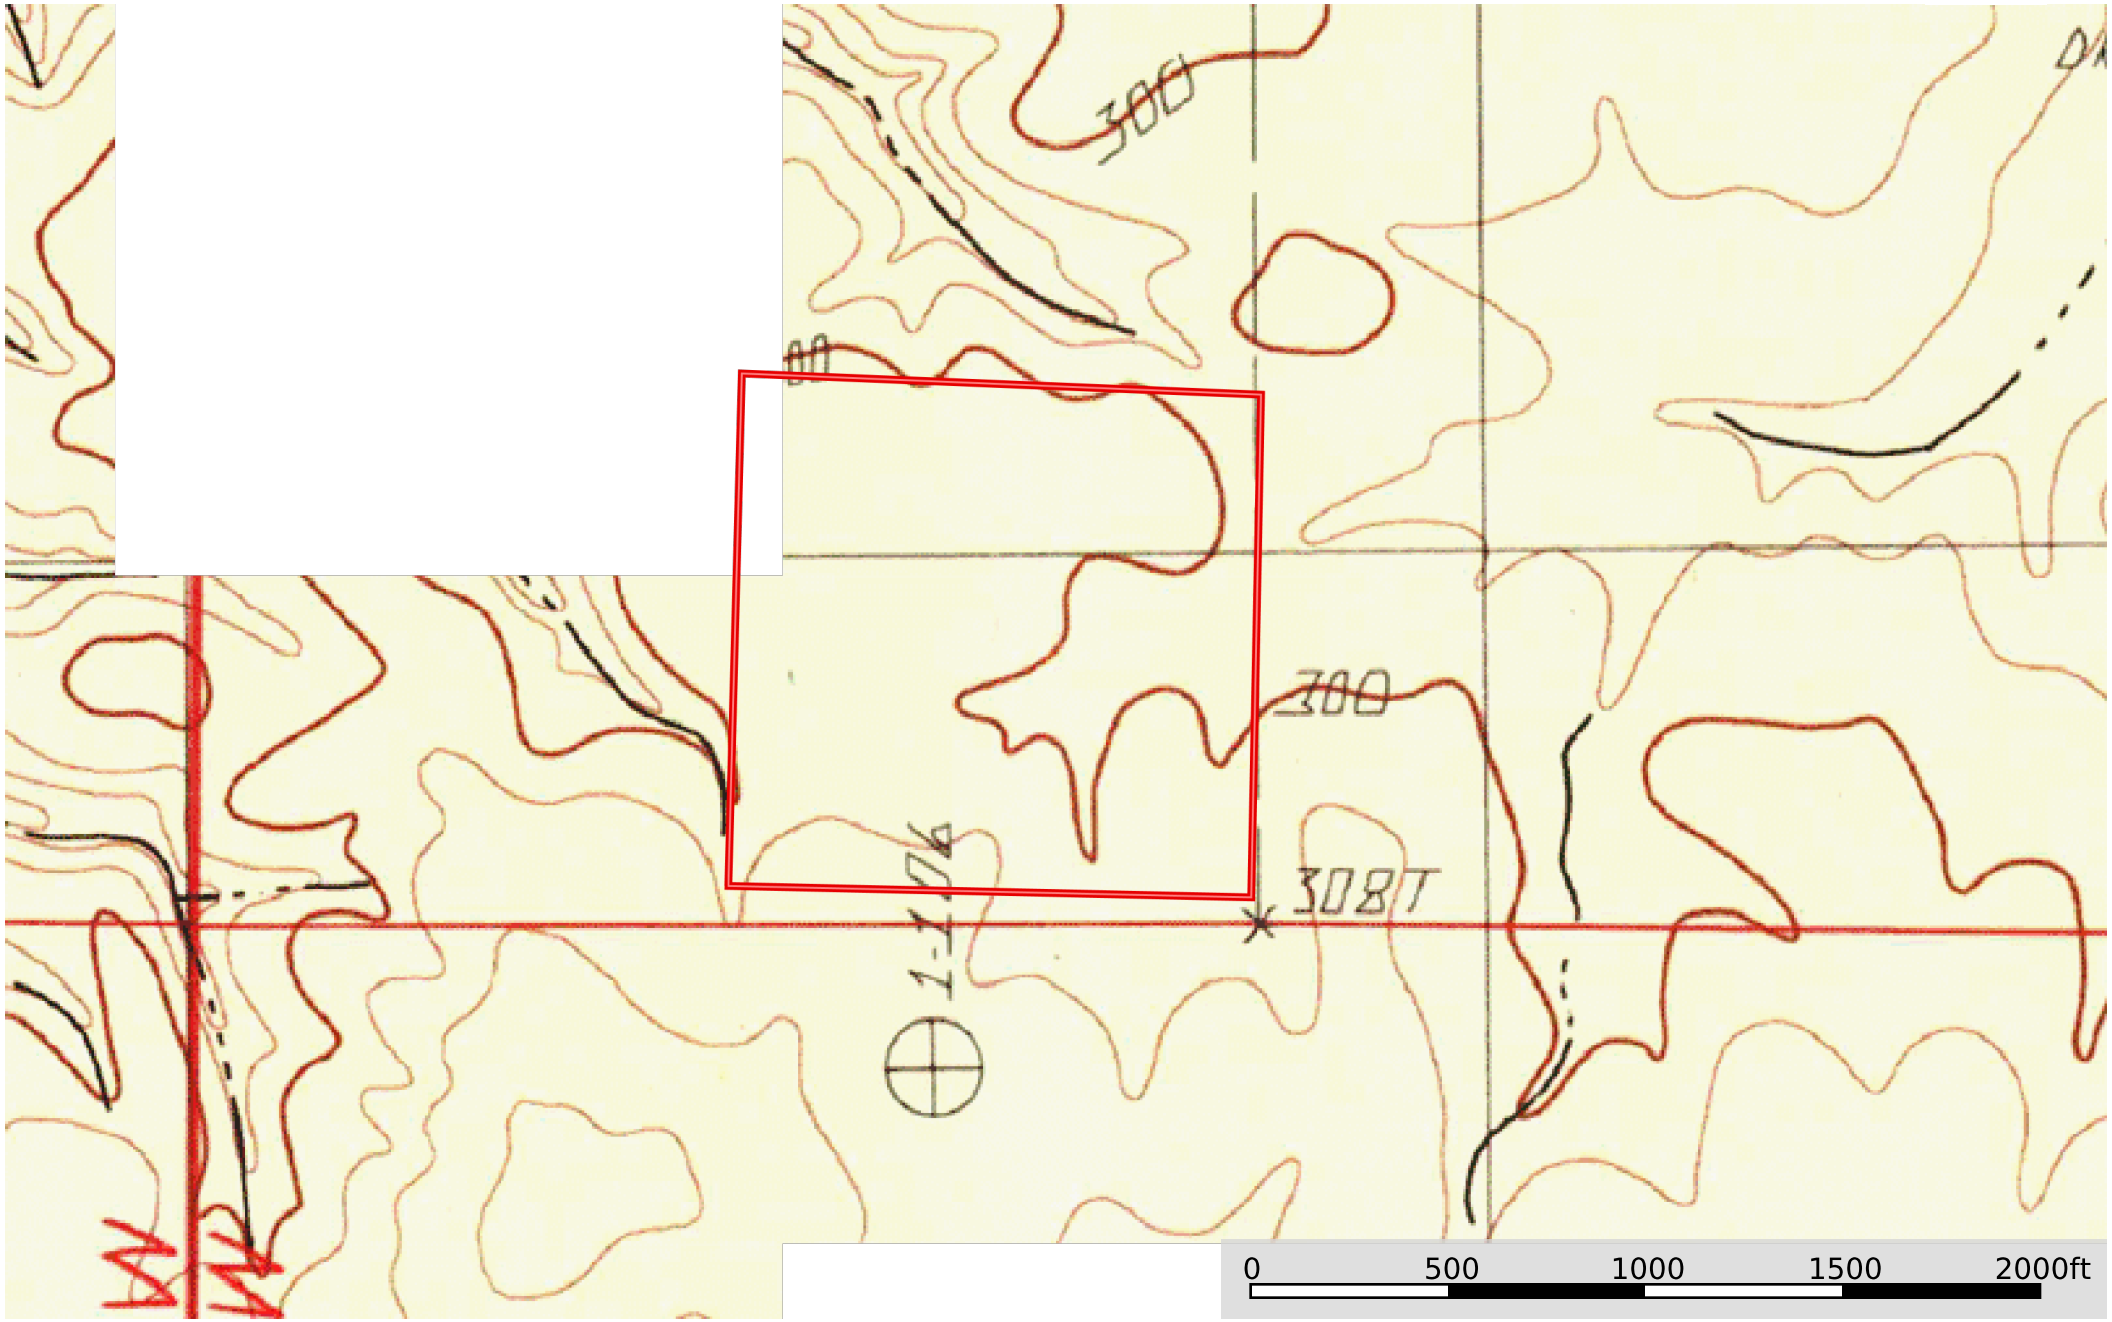

North Blanchard Timber Tract

Caddo Parish, Louisiana, 40 AC +/-

 Boundary